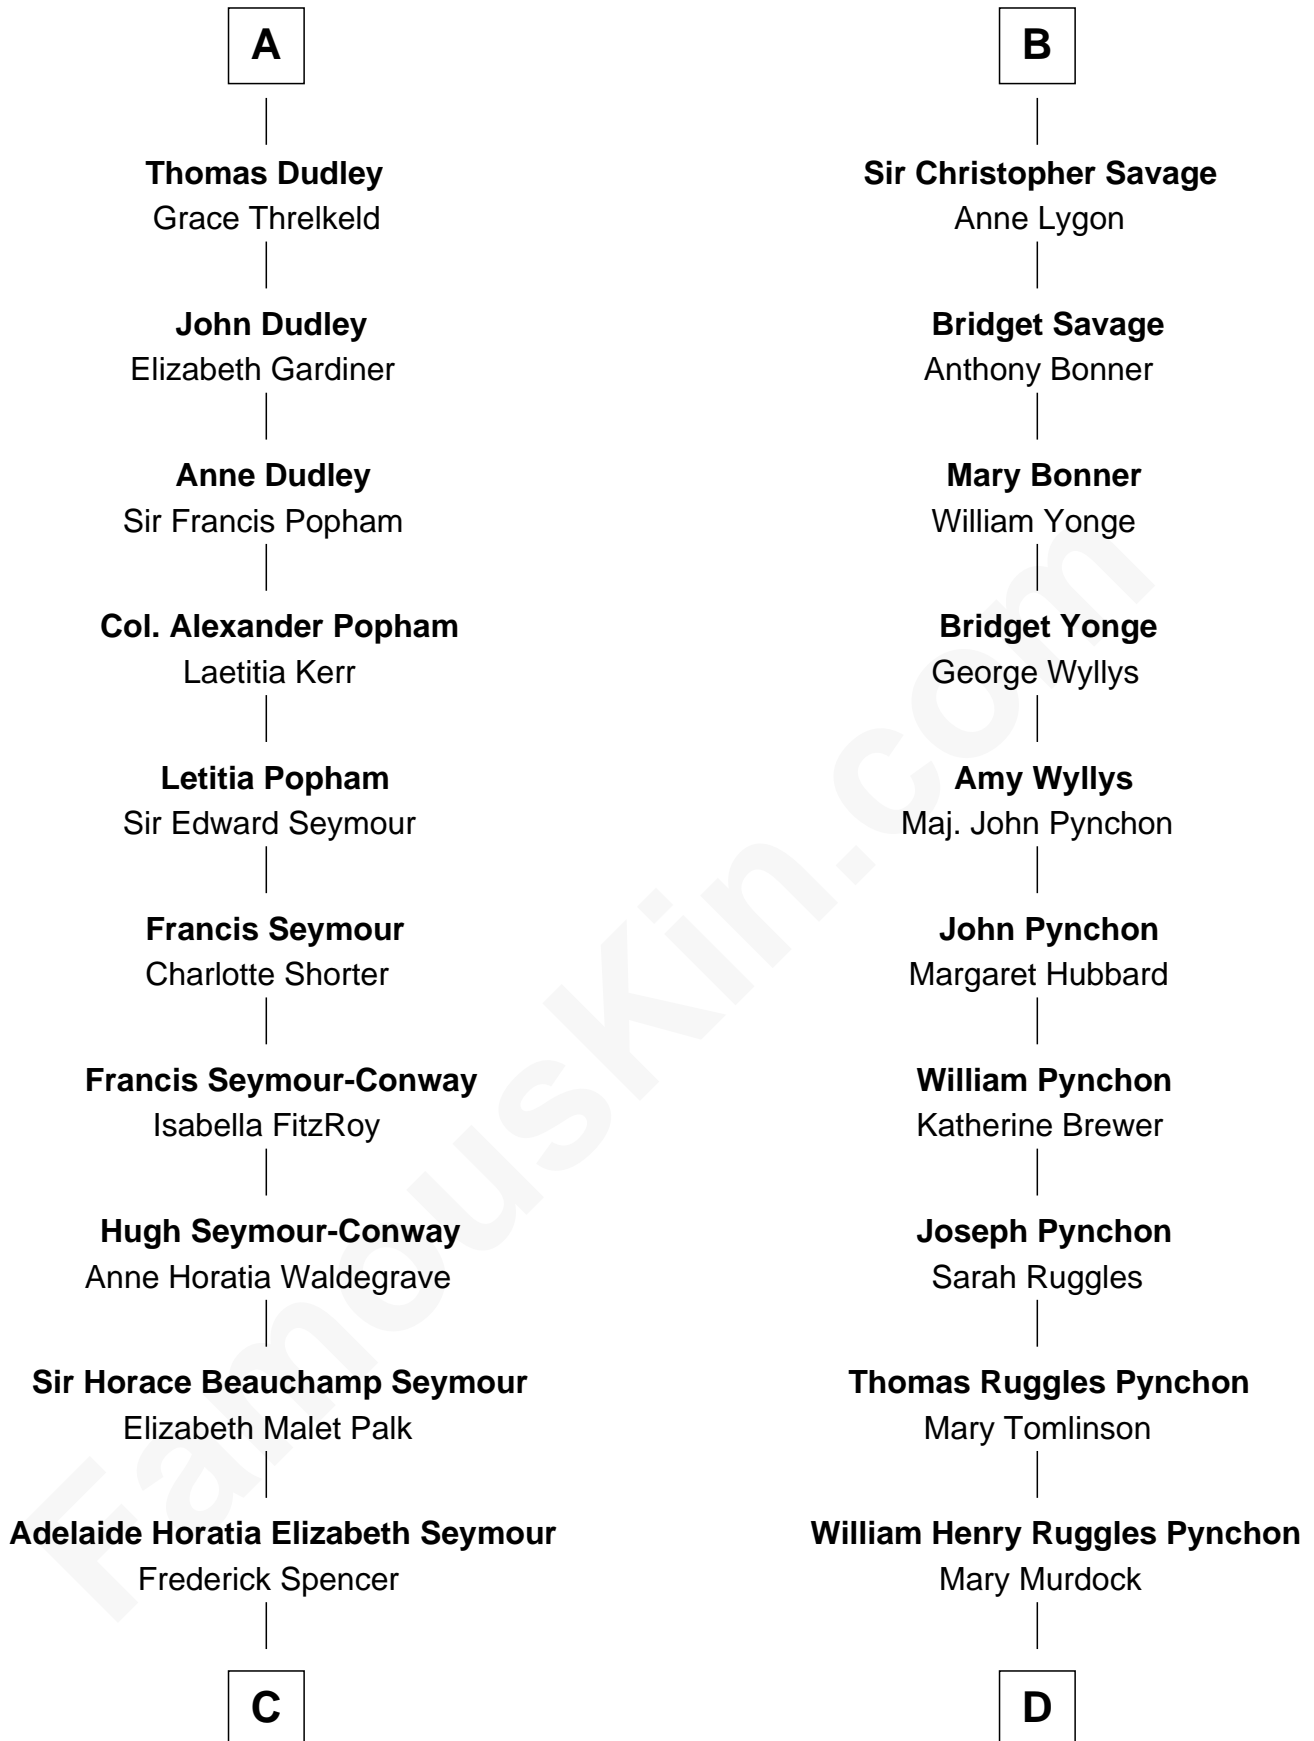

FamousKin.com Relationship Chart of

Prince Harry

Duke of Sussex

20th cousin 1 time removed of

Thomas Pynchon

American Novelist

Edmund Plantagenet

Blanche of Artois

Sir Thomas Stanley

Katherine Stanley

Sir John Savage

Sir Christopher Savage

Anne Stanley

B

C

Charles Robert Spencer

Margaret Baring

Albert Edward John Spencer

Cynthia Elinor Beatrix Hamilton

Edward John Spencer

Frances Ruth Burke Roche

Princess Diana Frances Spencer

Charles III, King of the United Kingdom

Prince Harry