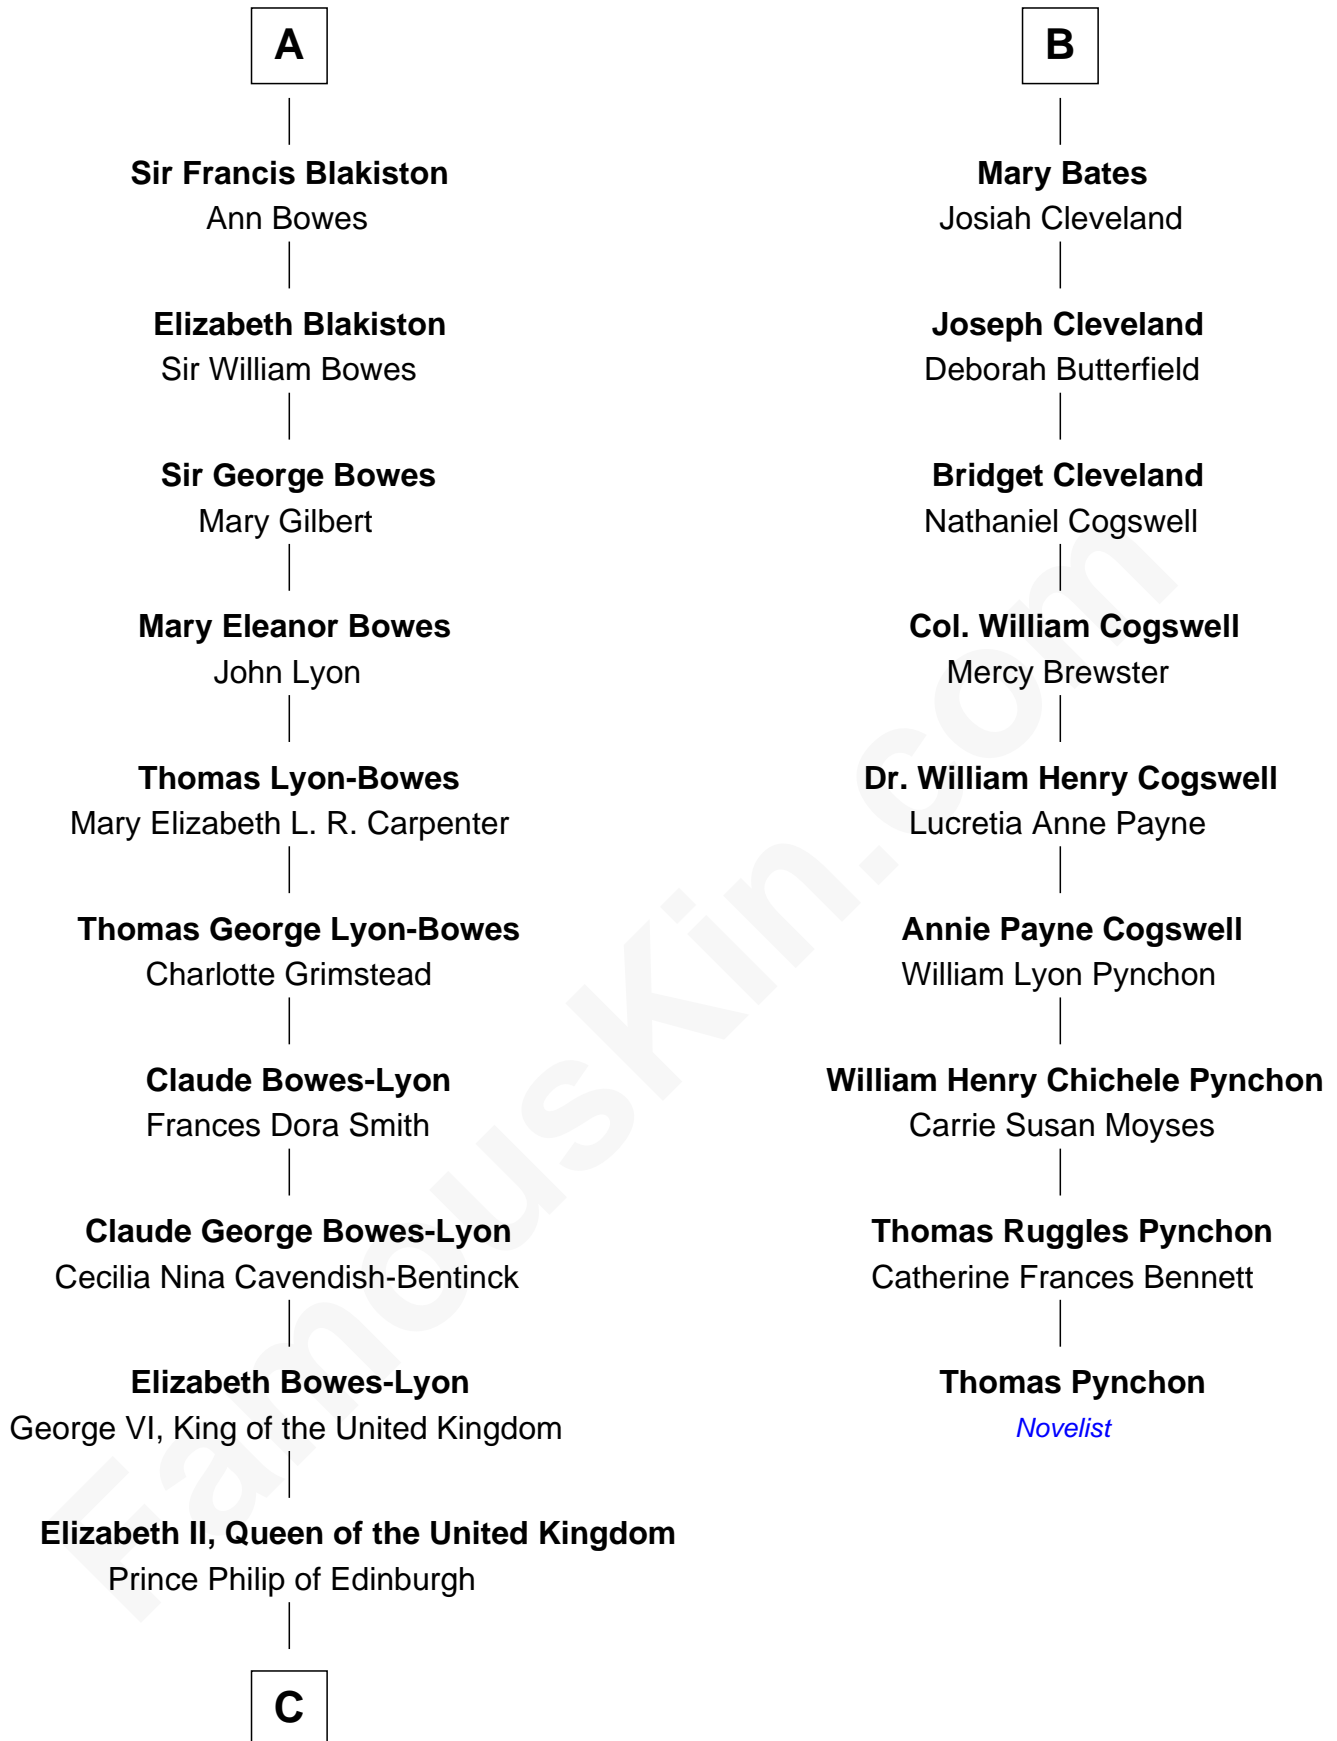

# FamousKin.com Relationship Chart of

**Prince Harry**  
*Duke of Sussex*

15th cousin 3 times removed of

**Thomas Pynchon**  
*American Novelist*

**Sir Robert Constable**  
Agnes Wentworth

**Margaret Constable**

**Sir Robert Tyrwhit**

Maud Talboys

**Katharine Tyrwhit**

Sir Richard Thimbleby

**Elizabeth Thimbleby**

Thomas Welby

**Richard Welby**

Frances Bulkeley

**Olive Welby**

Henry Farwell

**Mary Farwell**

John Bates

**B**

**C**

**Charles III, King of the United Kingdom**

Princess Diana Frances Spencer