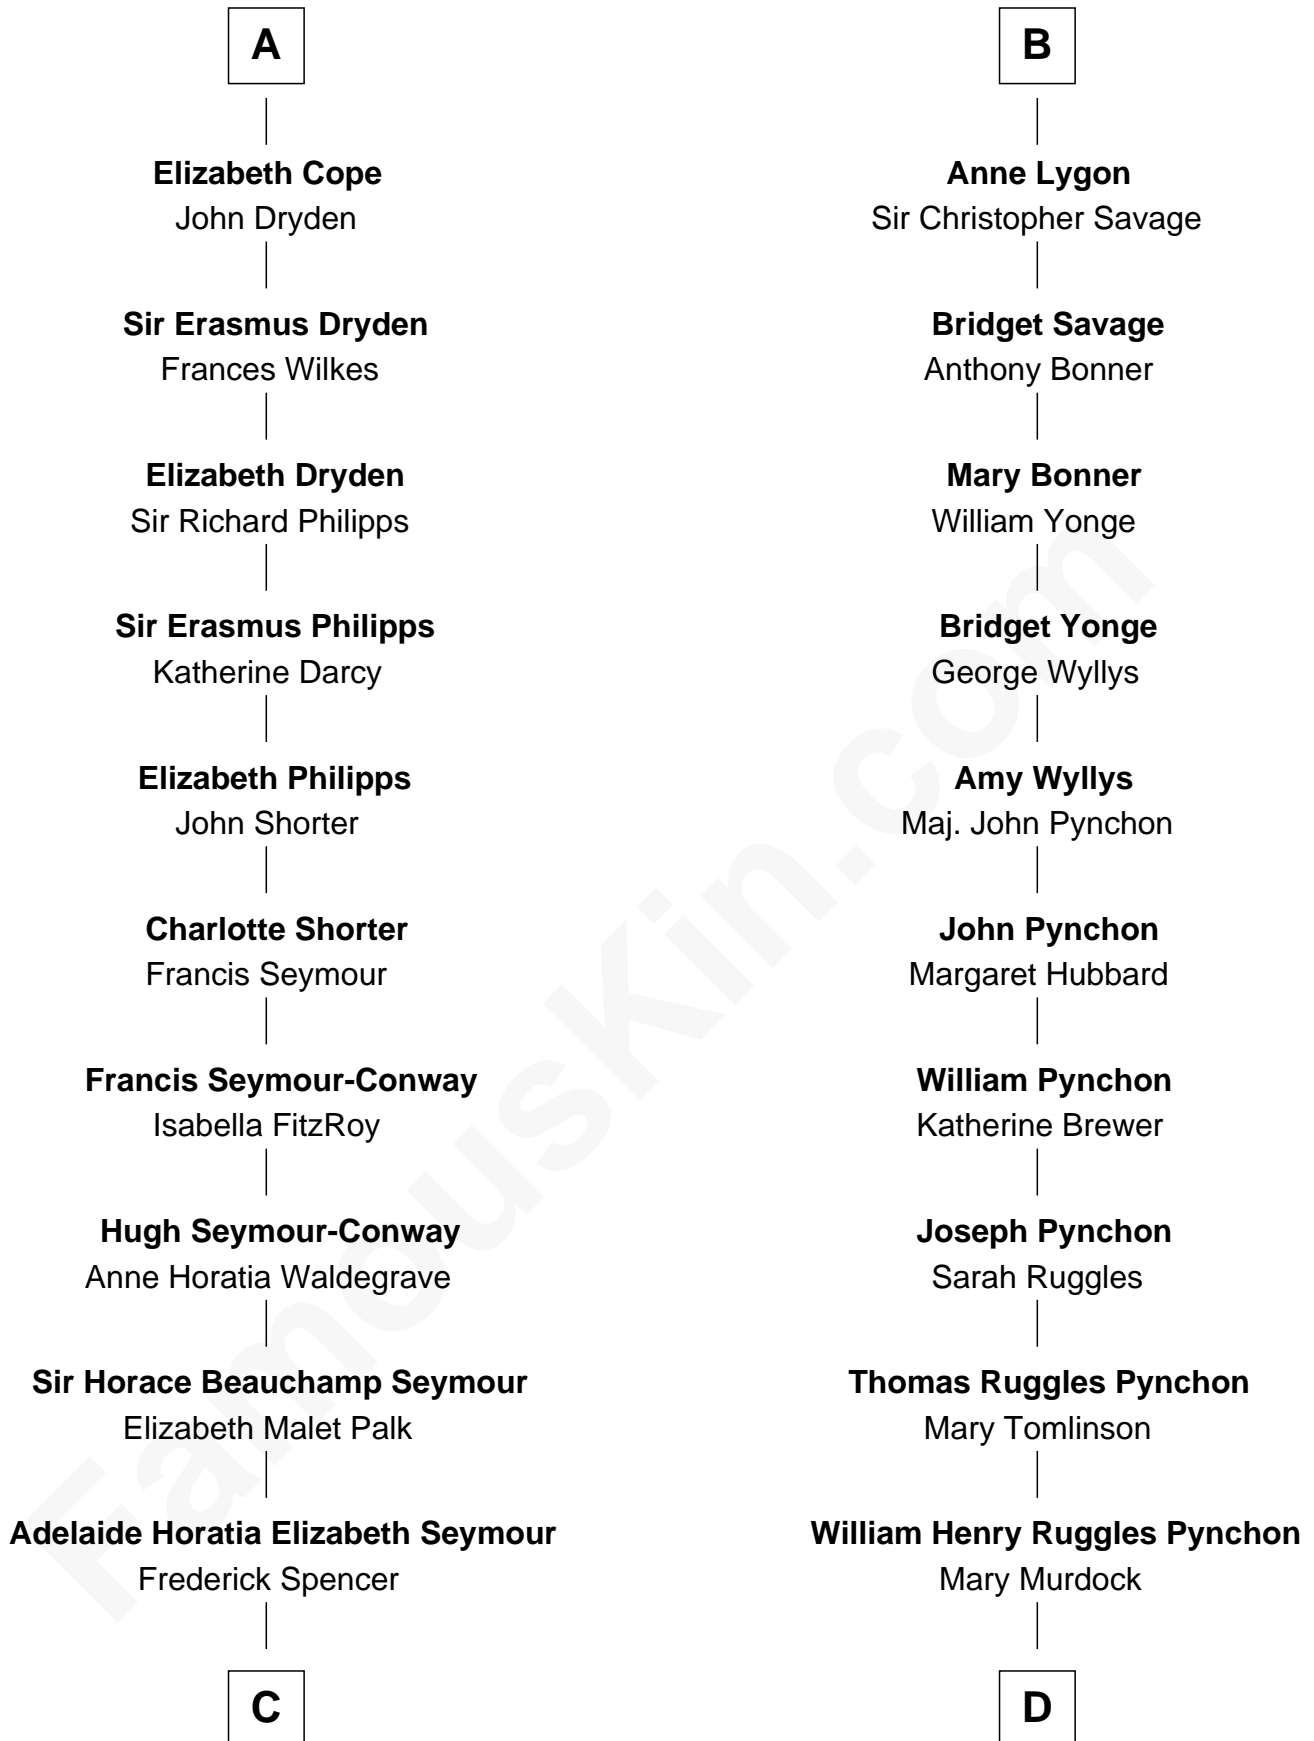

# FamousKin.com Relationship Chart of

**Prince Harry**

*Duke of Sussex*

20th cousin 1 time removed of

**Thomas Pynchon**

*American Novelist*

**Sir Edward le Despencer**

Anne de Ferrers

Elizabeth Burghersh

**Margaret Despencer**

Robert de Ferrers

**Sir Edmund Ferrers**

Ellen Roche

**Margaret Ferrers**

John de Beauchamp

**Sir Richard de Beauchamp**

Elizabeth Stafford

**Anne de Beauchamp**

Sir Richard Lygon

**Sir Richard Lygon**

Margaret Greville

**B**

**C**

**Charles Robert Spencer**

Margaret Baring

**Albert Edward John Spencer**

Cynthia Elinor Beatrix Hamilton

**Edward John Spencer**

Frances Ruth Burke Roche

**Princess Diana Frances Spencer**

Charles III, King of the United Kingdom

**Prince Harry**