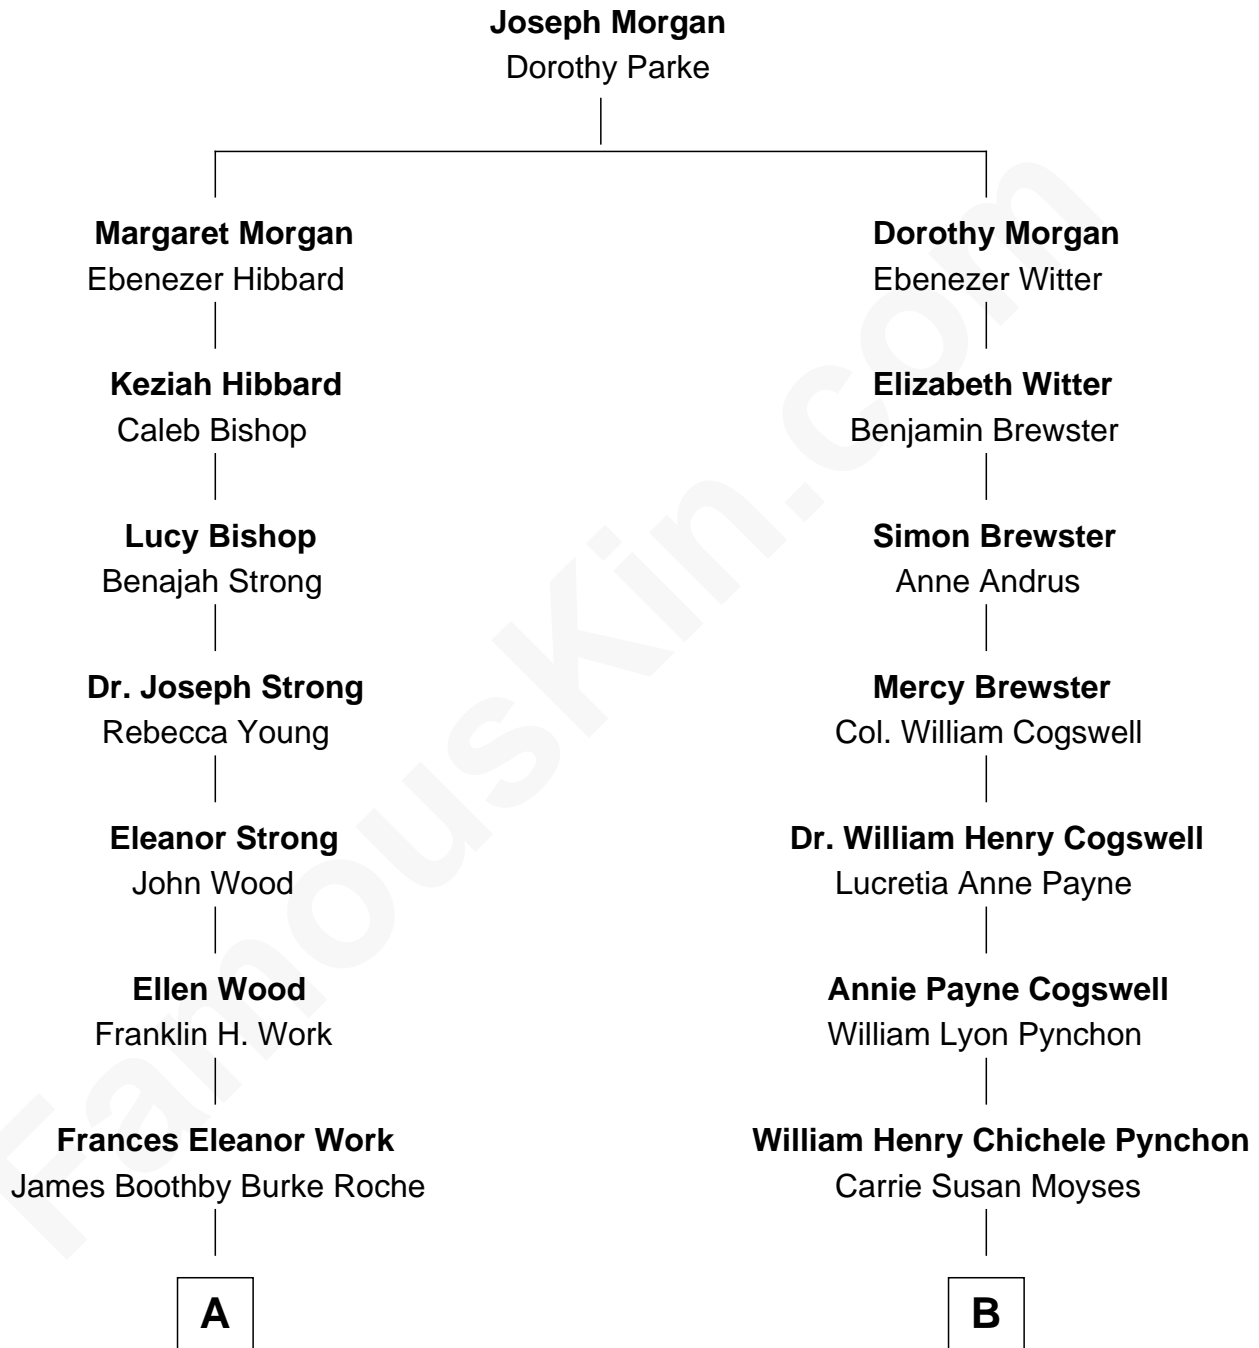

# FamousKin.com Relationship Chart of

**Prince Harry**  
*Duke of Sussex*

8th cousin 2 times removed of

**Thomas Pynchon**  
*American Novelist*

**A**

**Edmund Maurice Burke Roche**

Ruth Sylvia Gill

**Frances Ruth Burke Roche**

Edward John Spencer

**Princess Diana Frances Spencer**

Charles III, King of the United Kingdom

**Prince Harry**

*Duke of Sussex*

**B**

**Thomas Ruggles Pynchon**

Catherine Frances Bennett

**Thomas Pynchon**

*Novelist*

FamousKin.com