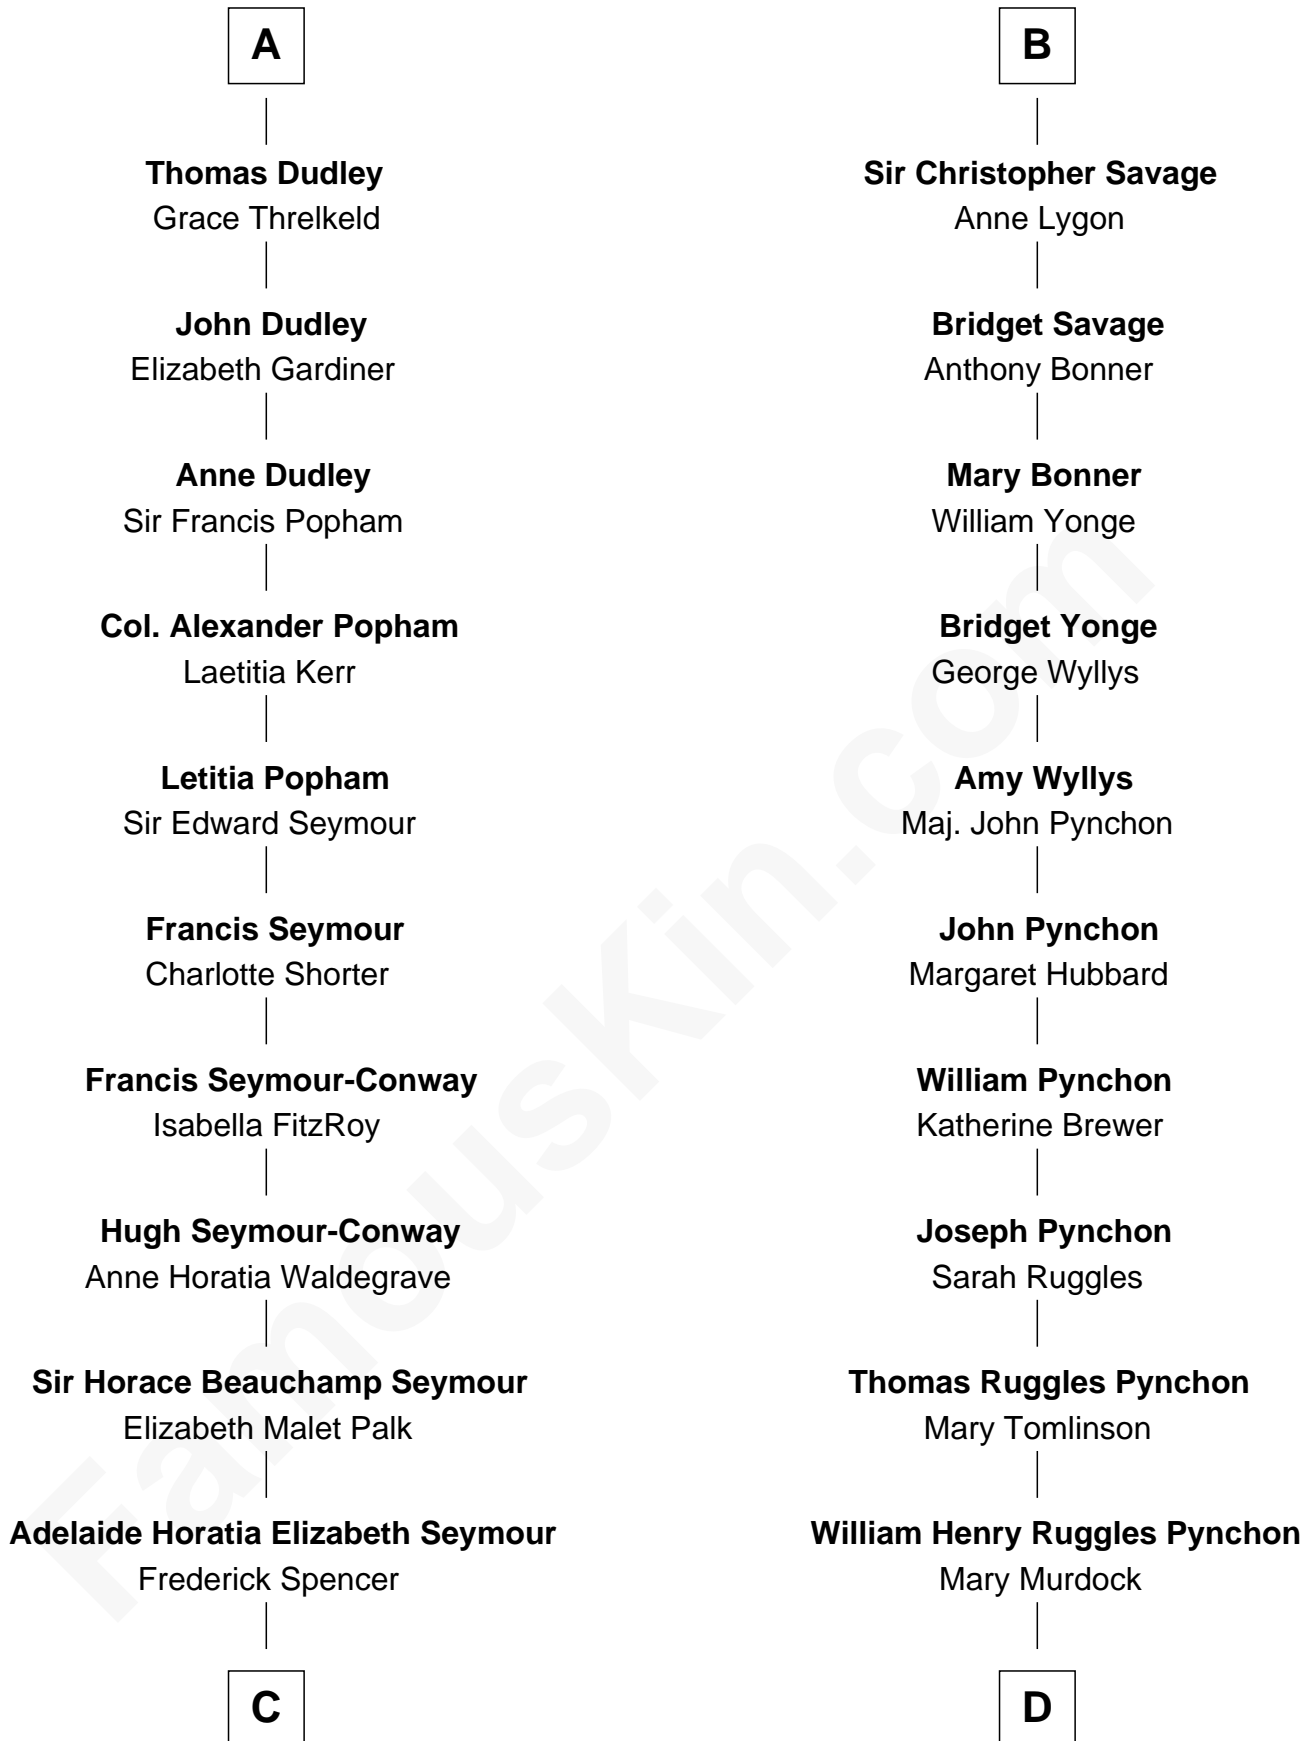

FamousKin.com Relationship Chart of

Prince Harry

Duke of Sussex

20th cousin 1 time removed of

Thomas Pynchon

American Novelist

Sir Patrick de Chaworth

Isabella de Beauchamp

Sir Thomas Stanley

Katherine Stanley

Sir John Savage

Sir Christopher Savage

Anne Stanley

B

C

Charles Robert Spencer

Margaret Baring

Albert Edward John Spencer

Cynthia Elinor Beatrix Hamilton

Edward John Spencer

Frances Ruth Burke Roche

Princess Diana Frances Spencer

Charles III, King of the United Kingdom

Prince Harry