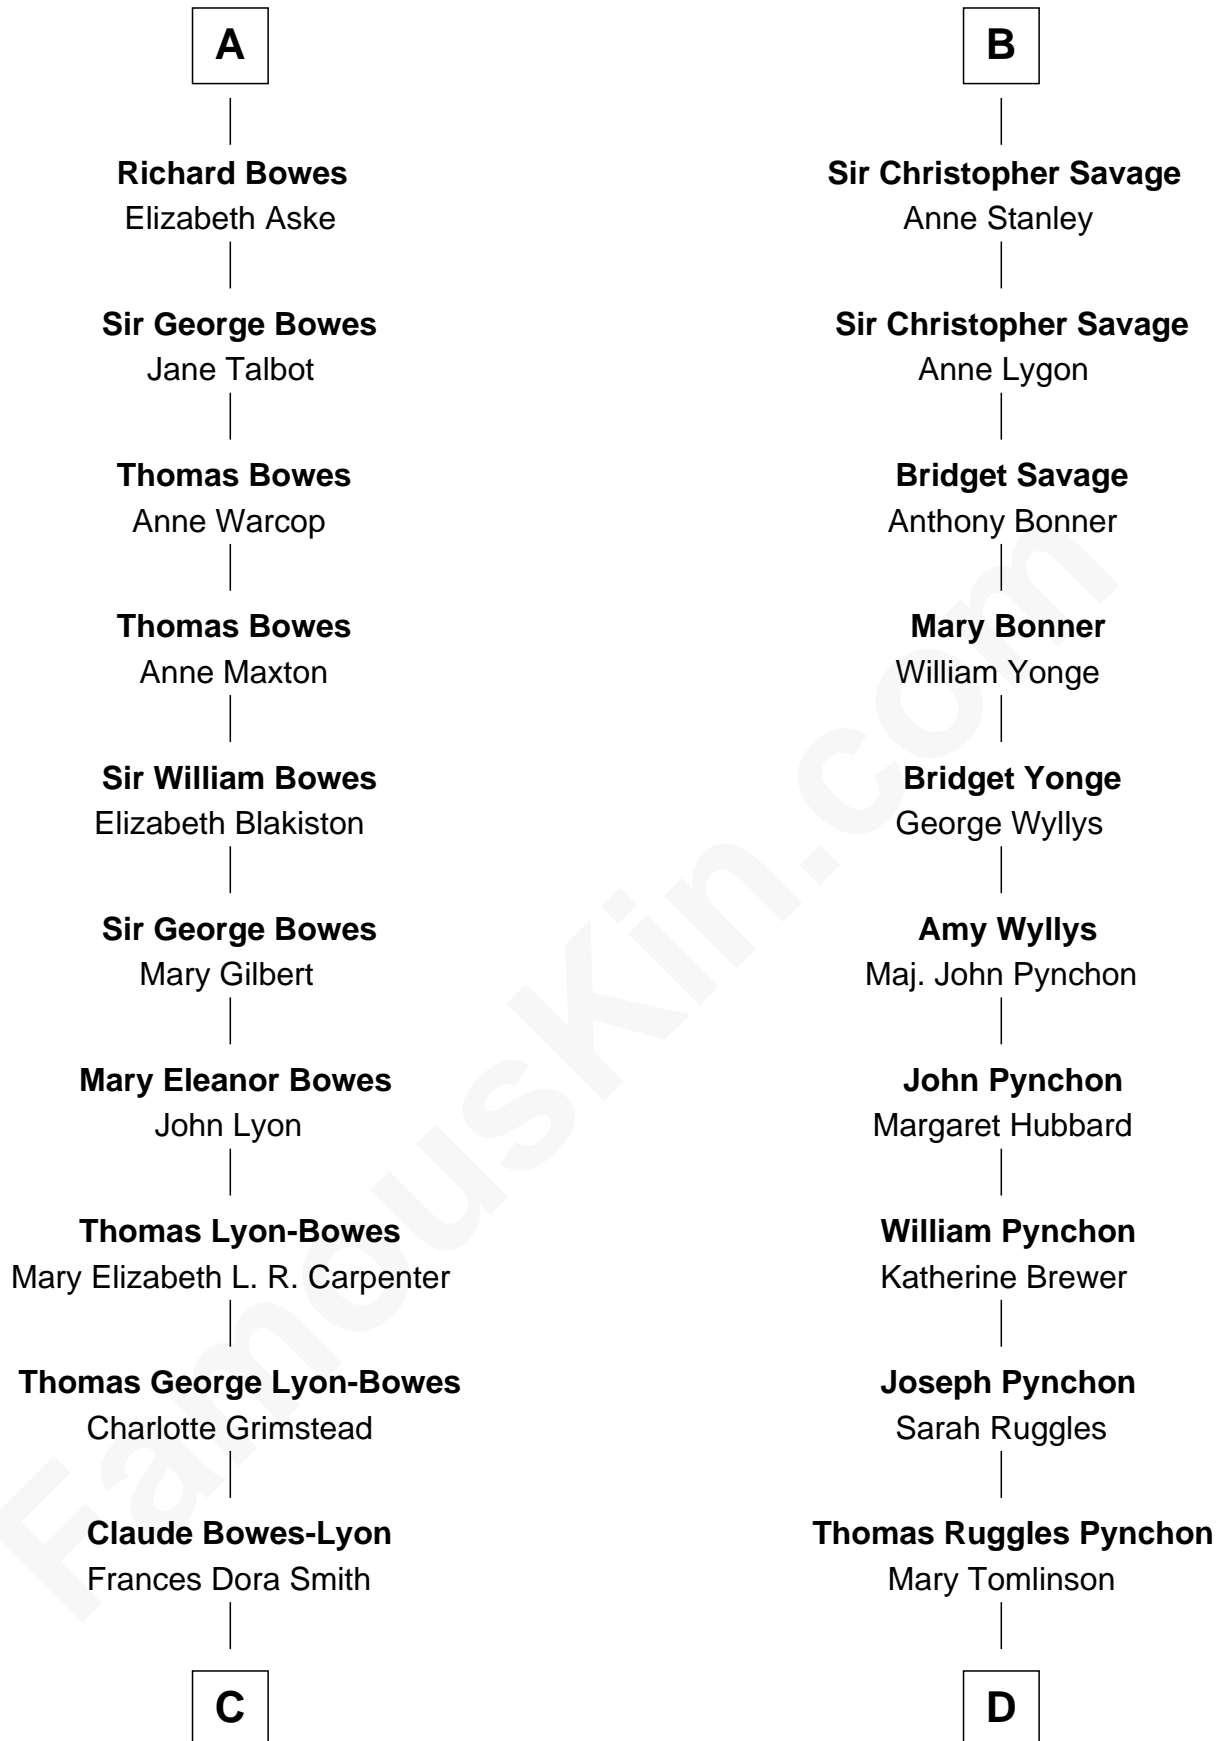

# FamousKin.com Relationship Chart of

**Prince Harry**  
*Duke of Sussex*

21st cousin of

**Thomas Pynchon**  
*American Novelist*

**C**

**Claude George Bowes-Lyon**  
Cecilia Nina Cavendish-Bentinck

**Elizabeth Bowes-Lyon**  
George VI, King of the United Kingdom

**Elizabeth II, Queen of the United Kingdom**  
Prince Philip of Edinburgh

**Charles III, King of the United Kingdom**  
Princess Diana Frances Spencer

**Prince Harry**  
*Duke of Sussex*

**D**

**William Henry Ruggles Pynchon**  
Mary Murdock

**William Lyon Pynchon**  
Annie Payne Cogswell

**William Henry Chichele Pynchon**  
Carrie Susan Moyses

**Thomas Ruggles Pynchon**  
Catherine Frances Bennett

**Thomas Pynchon**  
*Novelist*