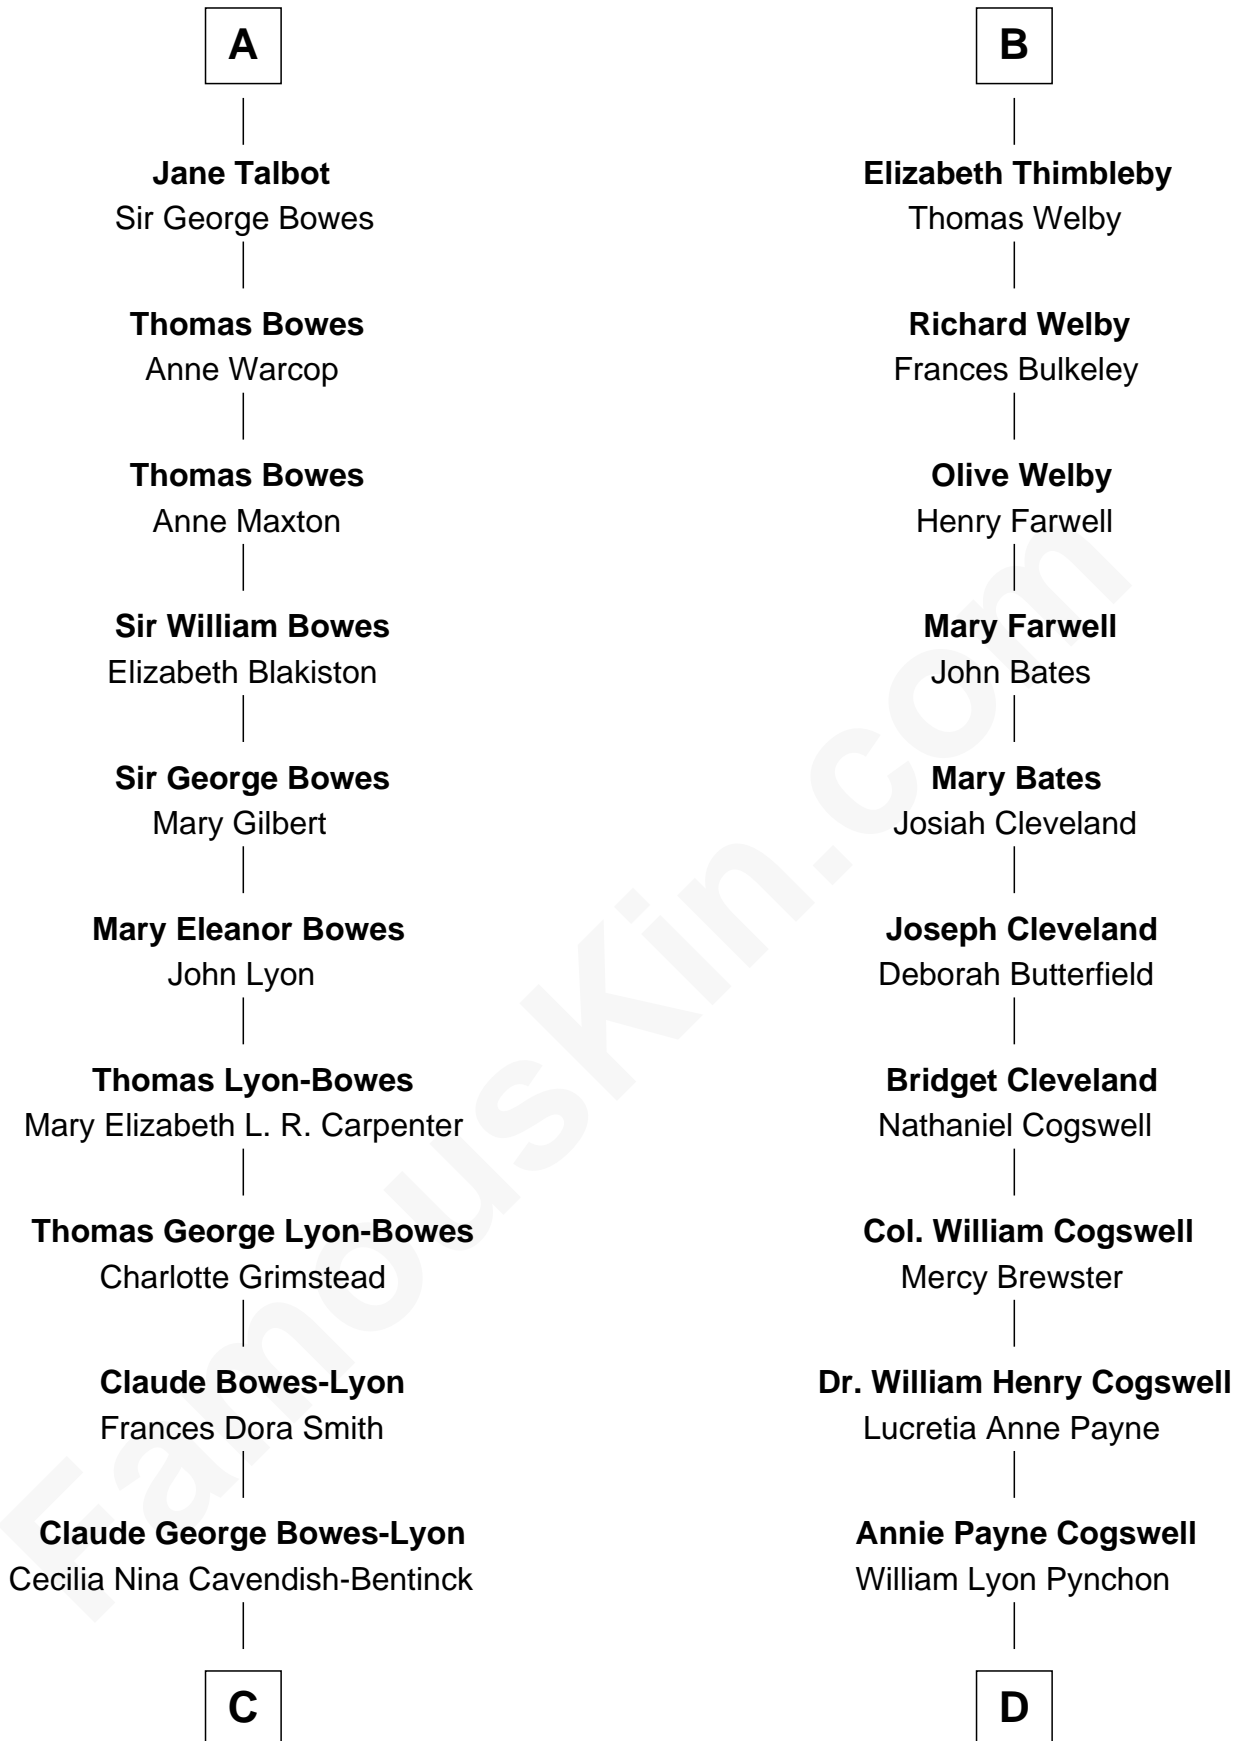

# FamousKin.com Relationship Chart of

**Prince Harry**  
*Duke of Sussex*

19th cousin 1 time removed of

**Thomas Pynchon**  
*American Novelist*

**Sir William de Ros**  
Margery de Badlesmere

**C**

**Elizabeth Bowes-Lyon**

George VI, King of the United Kingdom

**Elizabeth II, Queen of the United Kingdom**

Prince Philip of Edinburgh

**Charles III, King of the United Kingdom**

Princess Diana Frances Spencer

**Prince Harry**

*Duke of Sussex*

**D**

**William Henry Chichele Pynchon**

Carrie Susan Moyses

**Thomas Ruggles Pynchon**

Catherine Frances Bennett

**Thomas Pynchon**

*Novelist*

FamousKin.com