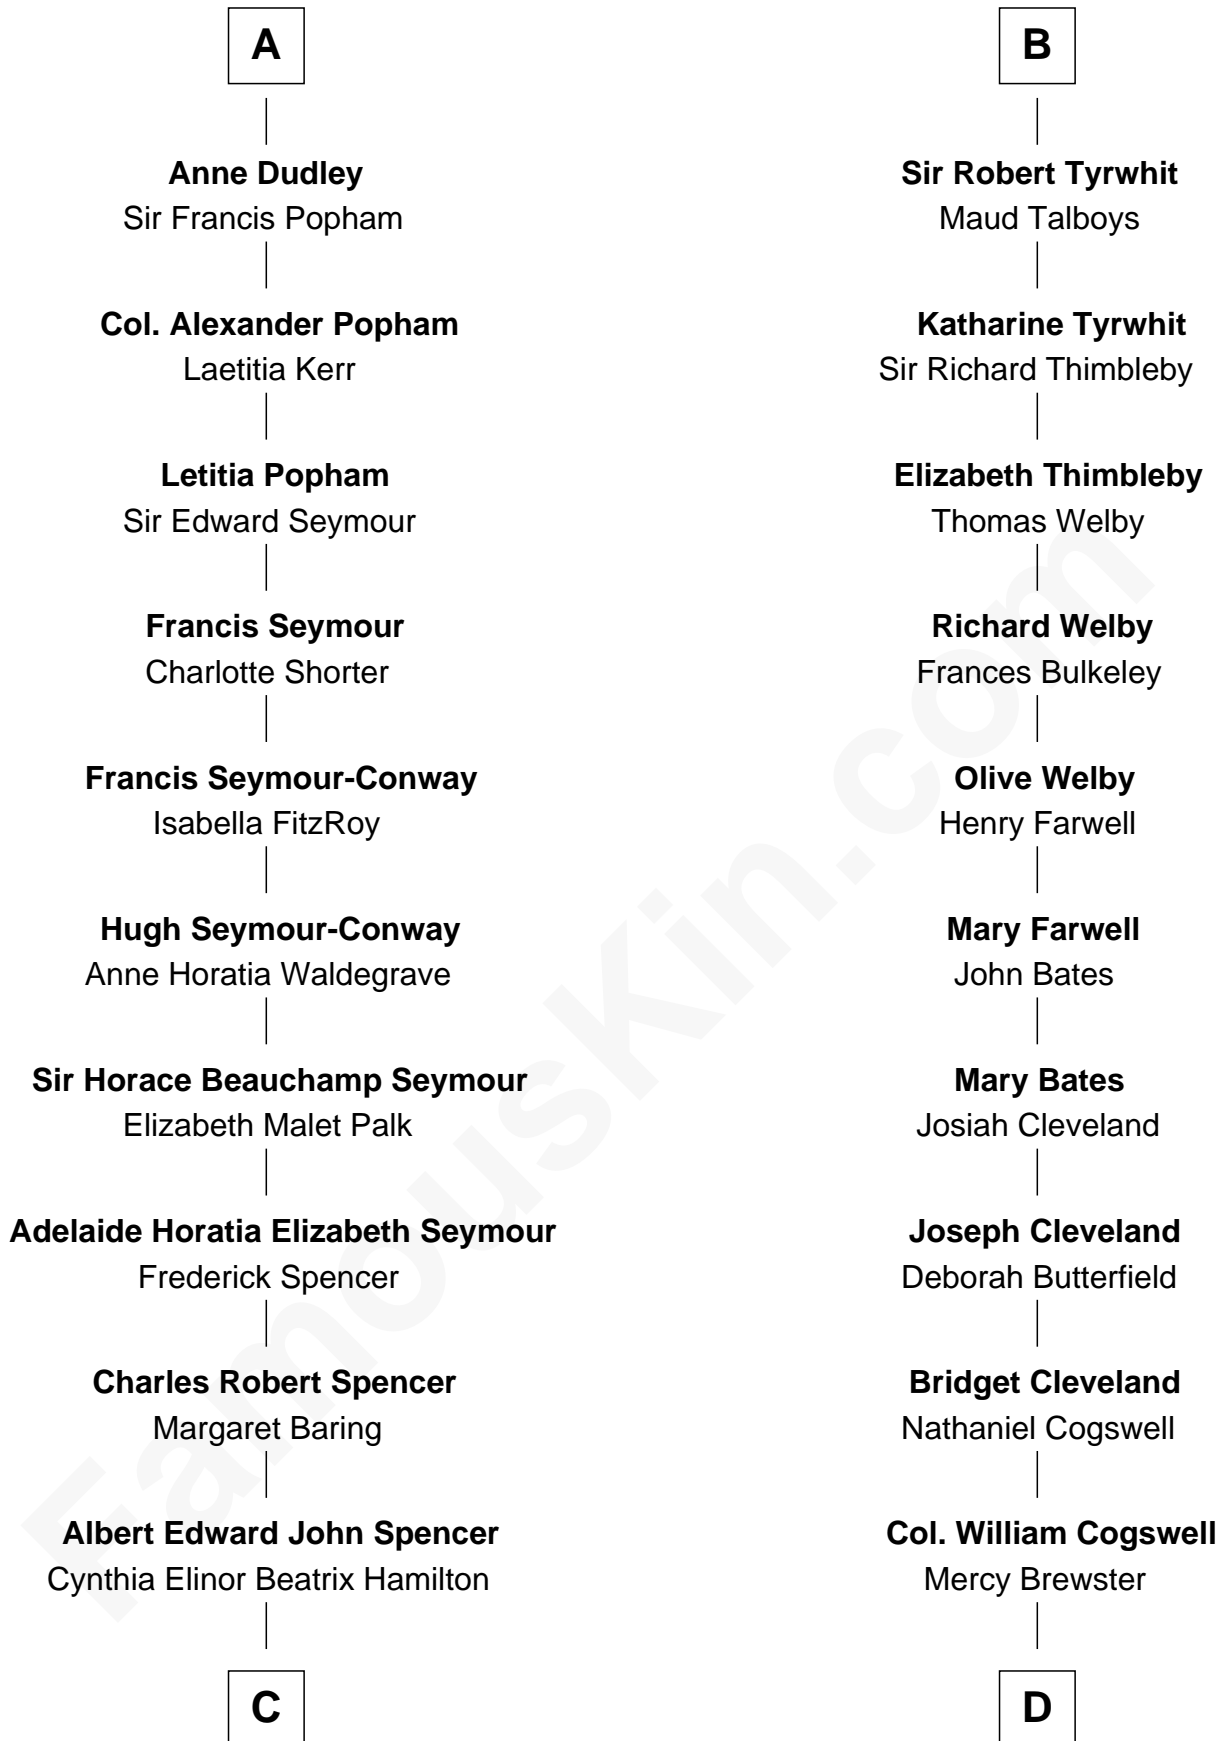

# FamousKin.com Relationship Chart of

**Prince Harry**  
*Duke of Sussex*

19th cousin 2 times removed of

**Thomas Pynchon**  
*American Novelist*

**Eudo la Zouche**  
Milicent de Cantilupe

**Eve la Zouche**  
Sir Maurice de Berkeley

**Thomas de Berkeley**  
Katherine de Clyvedon

**Sir John Berkeley**  
Elizabeth Betteshorne

**Elizabeth Berkeley**  
Sir John Sutton

**Sir Edmund Sutton**  
Matilda Clifford

**Thomas Dudley**  
Grace Threlkeld

**John Dudley**  
Elizabeth Gardiner

**A**

**Sir William la Zouche**  
Maud Lovel

**Milicent la Zouche**  
Sir William Deincourt

**Margaret Deincourt**  
Sir Robert de Tibetot

**Elizabeth de Tibetot**  
Sir Philip le Despencer

**Margery Despencer**  
Sir Roger Wentworth

**Agnes Wentworth**  
Sir Robert Constable

**Anne Constable**  
William Tyrwhit

**B**

**C**

**Edward John Spencer**  
Frances Ruth Burke Roche

**Princess Diana Frances Spencer**  
Charles III, King of the United Kingdom