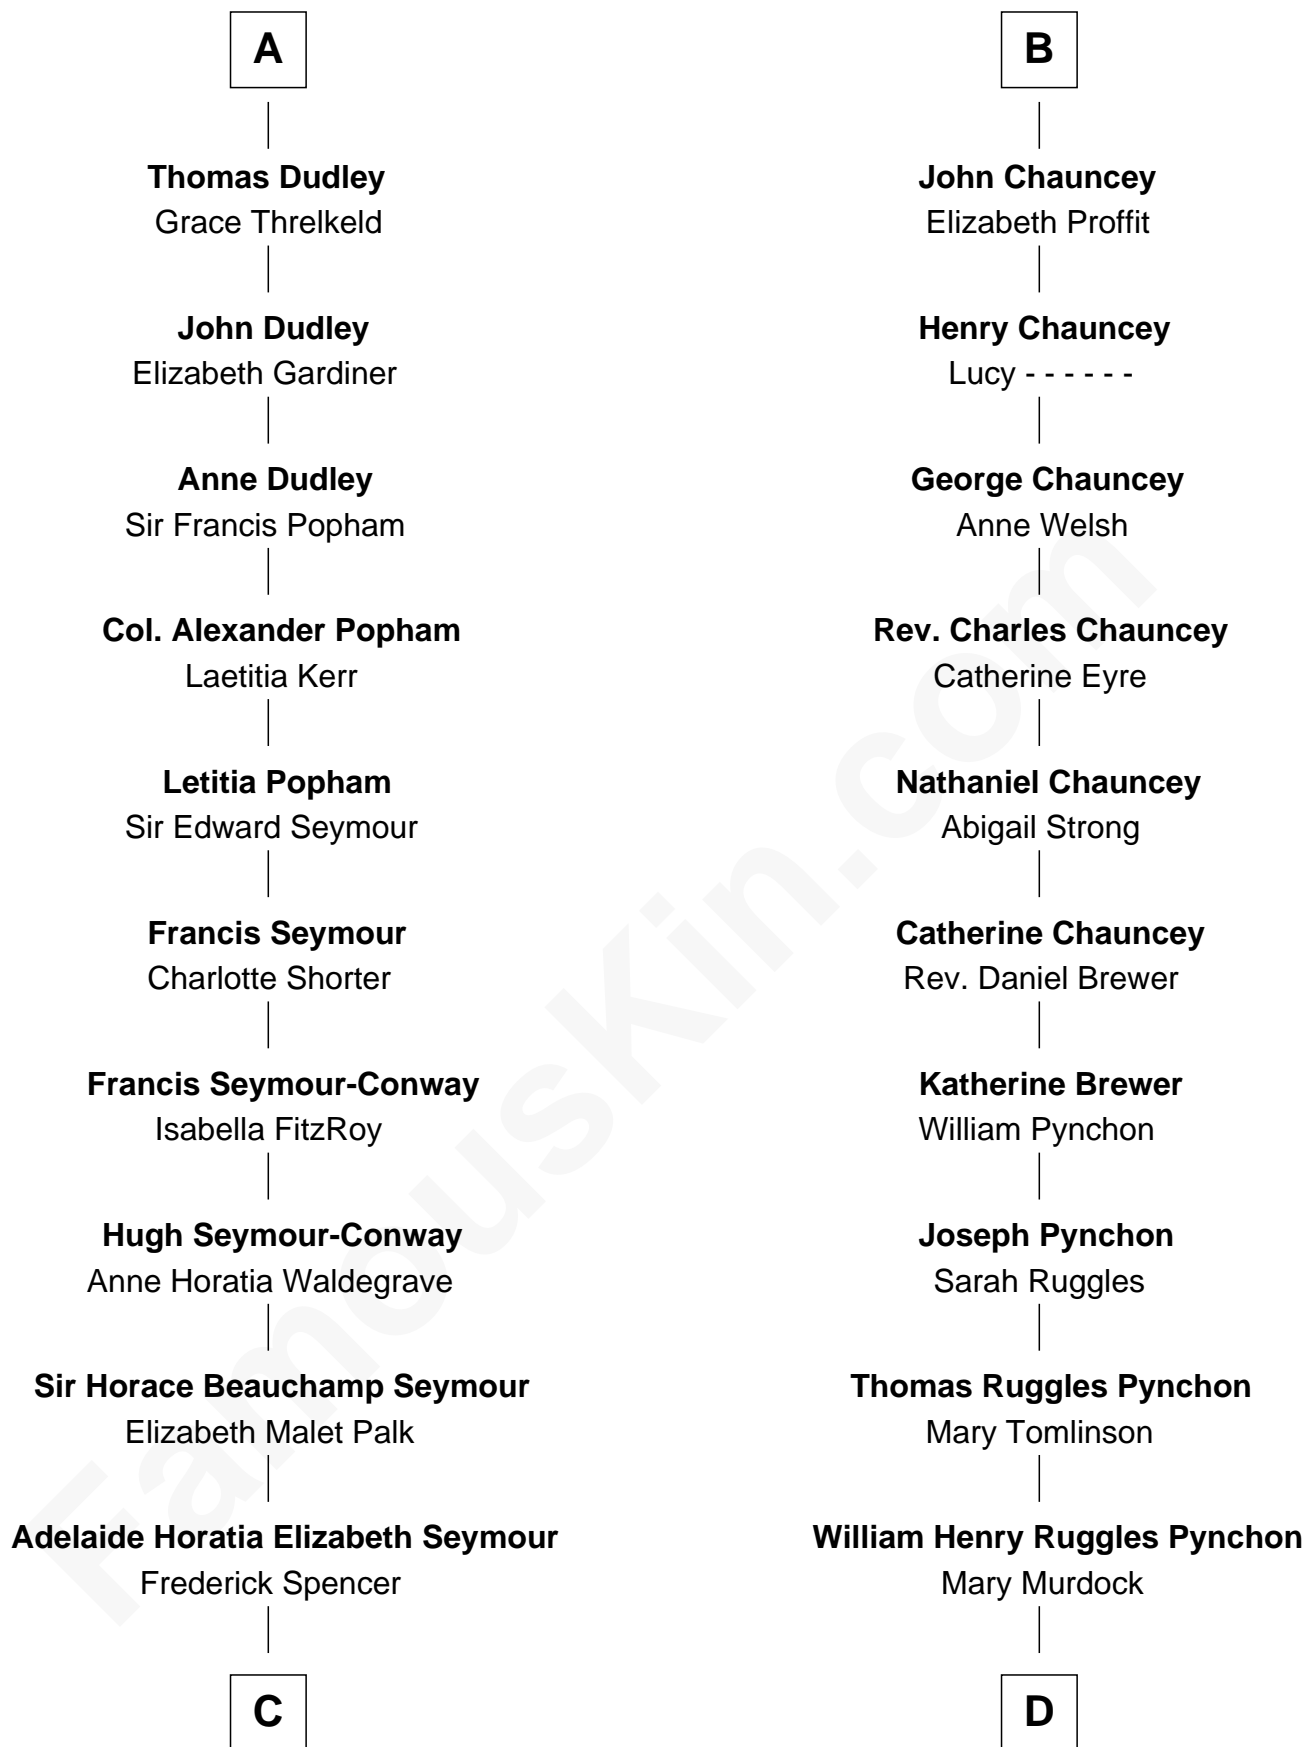

FamousKin.com Relationship Chart of

Prince Harry
Duke of Sussex

20th cousin 1 time removed of

Thomas Pynchon
American Novelist

Sir William de Ferrers
Agnes of Chester

C

Charles Robert Spencer

Margaret Baring

Albert Edward John Spencer

Cynthia Elinor Beatrix Hamilton

Edward John Spencer

Frances Ruth Burke Roche

Princess Diana Frances Spencer

Charles III, King of the United Kingdom

Prince Harry

Duke of Sussex