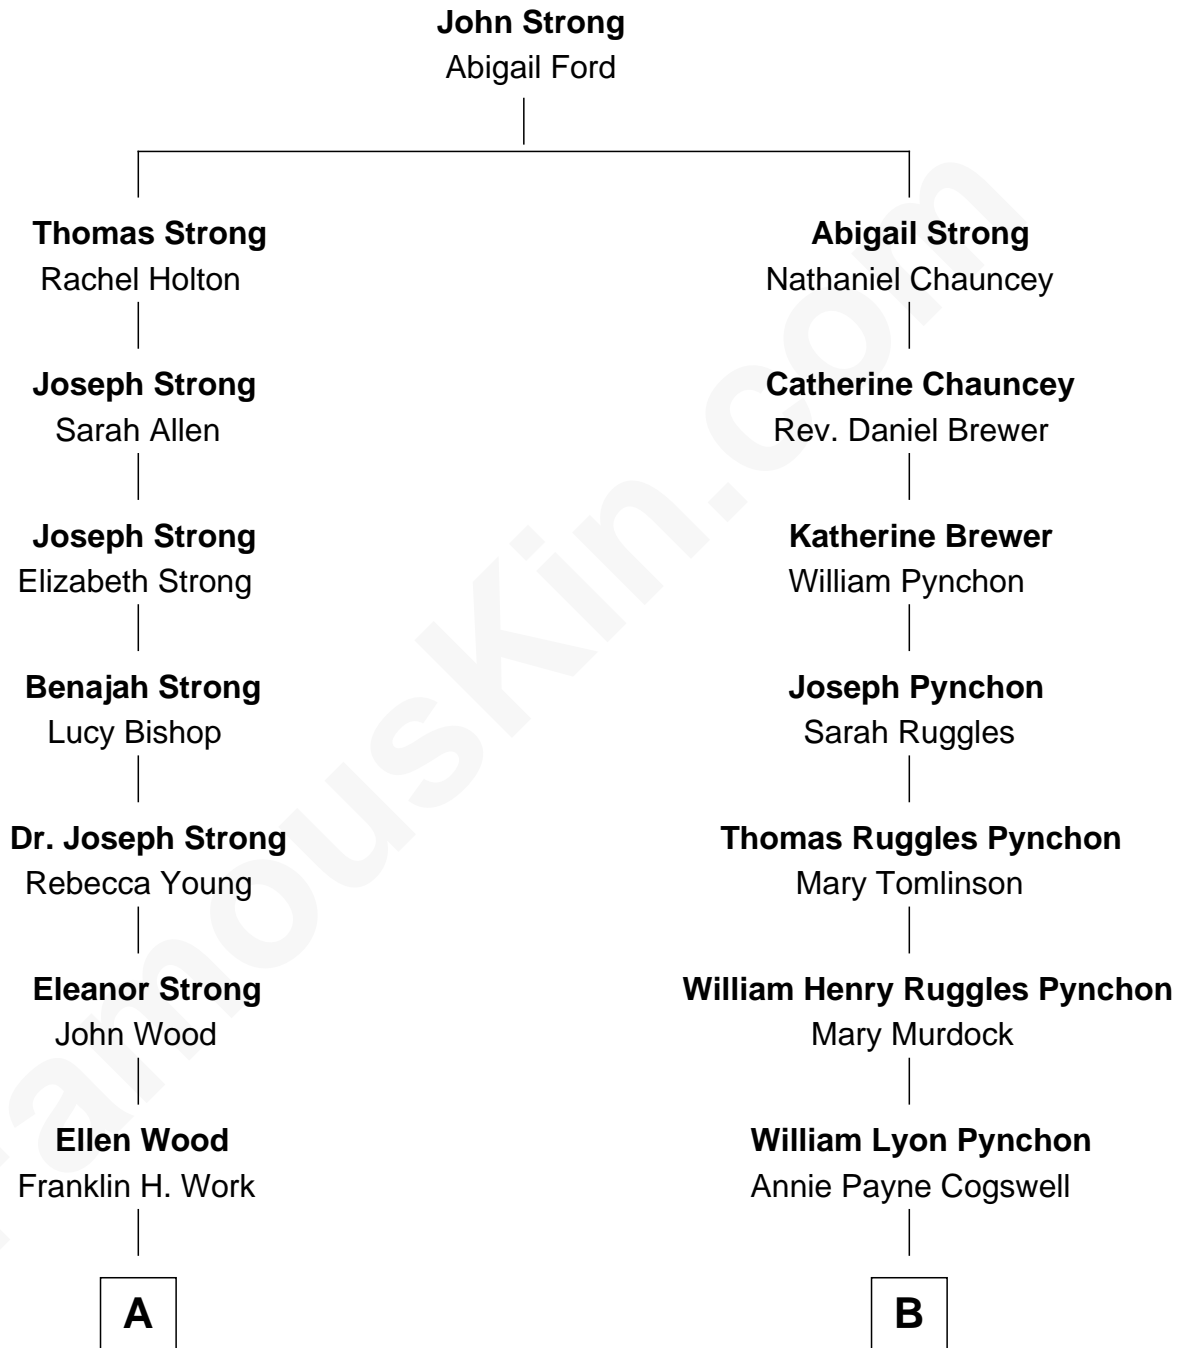

# FamousKin.com Relationship Chart of

**Prince Harry**  
*Duke of Sussex*

9th cousin 2 times removed of

**Thomas Pynchon**  
*American Novelist*

**A**

**Frances Eleanor Work**  
James Boothby Burke Roche

**Edmund Maurice Burke Roche**  
Ruth Sylvia Gill

**Frances Ruth Burke Roche**  
Edward John Spencer

**Princess Diana Frances Spencer**  
Charles III, King of the United Kingdom

**Prince Harry**  
*Duke of Sussex*

**B**

**William Henry Chichele Pynchon**  
Carrie Susan Moyses

**Thomas Ruggles Pynchon**  
Catherine Frances Bennett

**Thomas Pynchon**  
*Novelist*

FamousKin.com