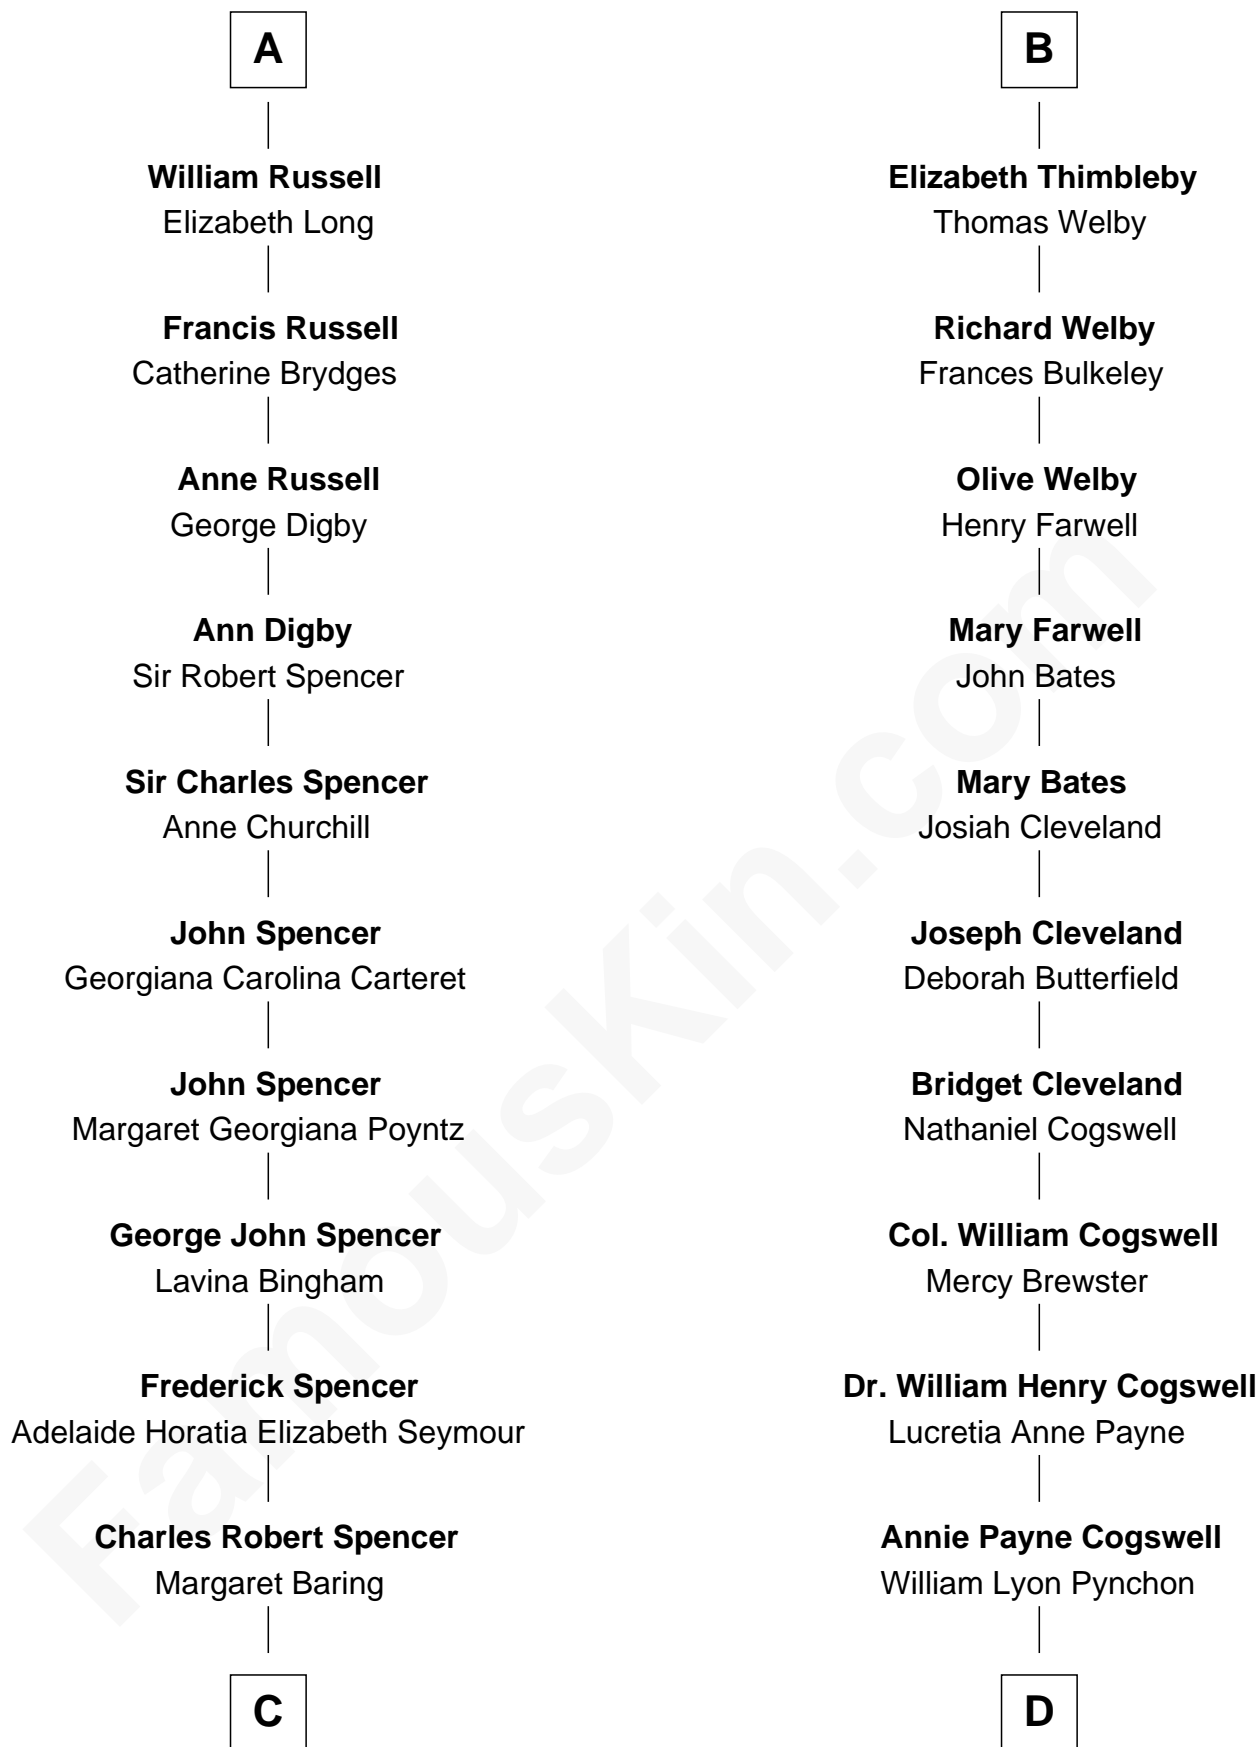

FamousKin.com Relationship Chart of

Prince Harry

Duke of Sussex

19th cousin 1 time removed of

Thomas Pynchon

American Novelist

Sir William Deincourt

Milicent la Zouche

C

Albert Edward John Spencer
Cynthia Elinor Beatrix Hamilton

Edward John Spencer
Frances Ruth Burke Roche

Princess Diana Frances Spencer
Charles III, King of the United Kingdom

Prince Harry
Duke of Sussex