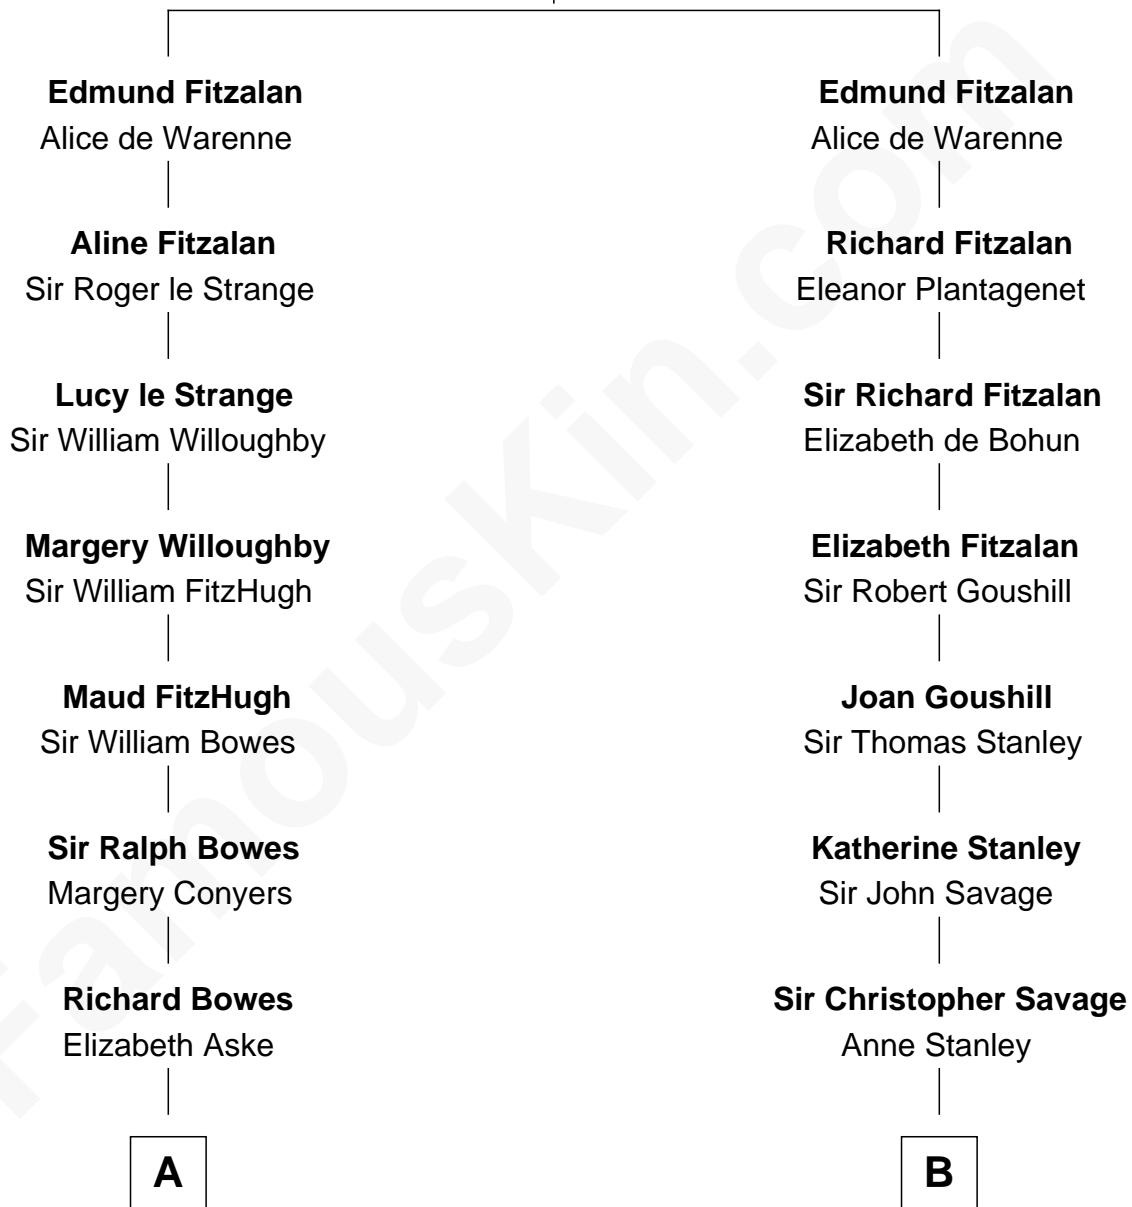

FamousKin.com Relationship Chart of

Prince Harry
Duke of Sussex

20th cousin of

Thomas Pynchon
American Novelist

Richard Fitzalan
Alice de Saluzzo

C

Elizabeth Bowes-Lyon

George VI, King of the United Kingdom

Elizabeth II, Queen of the United Kingdom

Prince Philip of Edinburgh

Charles III, King of the United Kingdom

Princess Diana Frances Spencer

Prince Harry

Duke of Sussex

D

William Lyon Pynchon