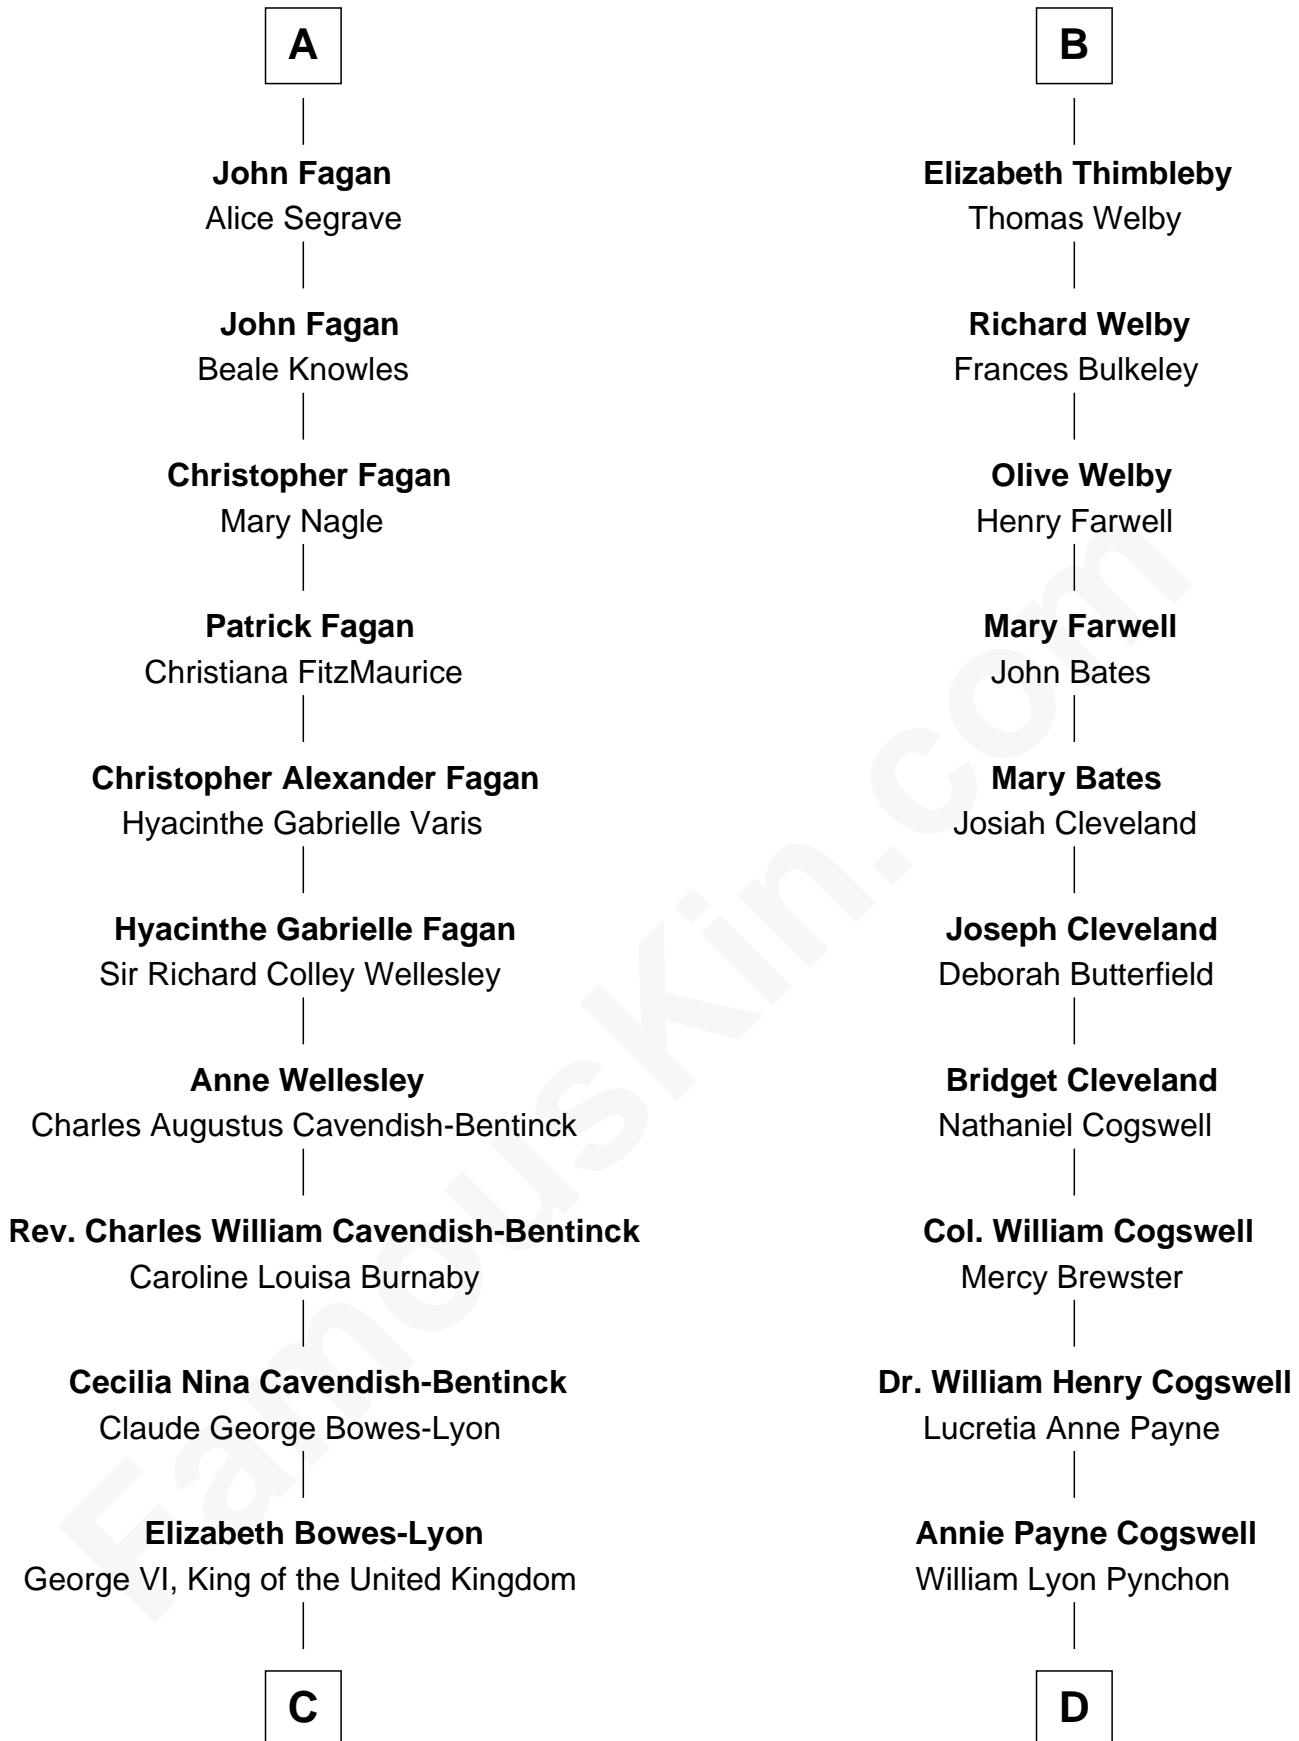

FamousKin.com Relationship Chart of

Prince Harry
Duke of Sussex

19th cousin of

Thomas Pynchon
American Novelist

John de Mowbray
Elizabeth de Segrave

Eleanor de Mowbray

John de Welles

Eudo de Welles

Maud de Greystoke

Sir William de Welles

Anne Barnewall

Ismay de Welles

Thomas Nangle

John Nangle

Eleanor Dowdall

Amy Nangle

Anne Ogle

Sir William Heron

Elizabeth Heron

Sir John Heron

Elizabeth Heron

Sir Robert Talboys

Maud Talboys

Sir Robert Tyrwhit

Katharine Tyrwhit

Sir Richard Thimbleby

B

C

Elizabeth II, Queen of the United Kingdom

Prince Philip of Edinburgh

Charles III, King of the United Kingdom

Princess Diana Frances Spencer