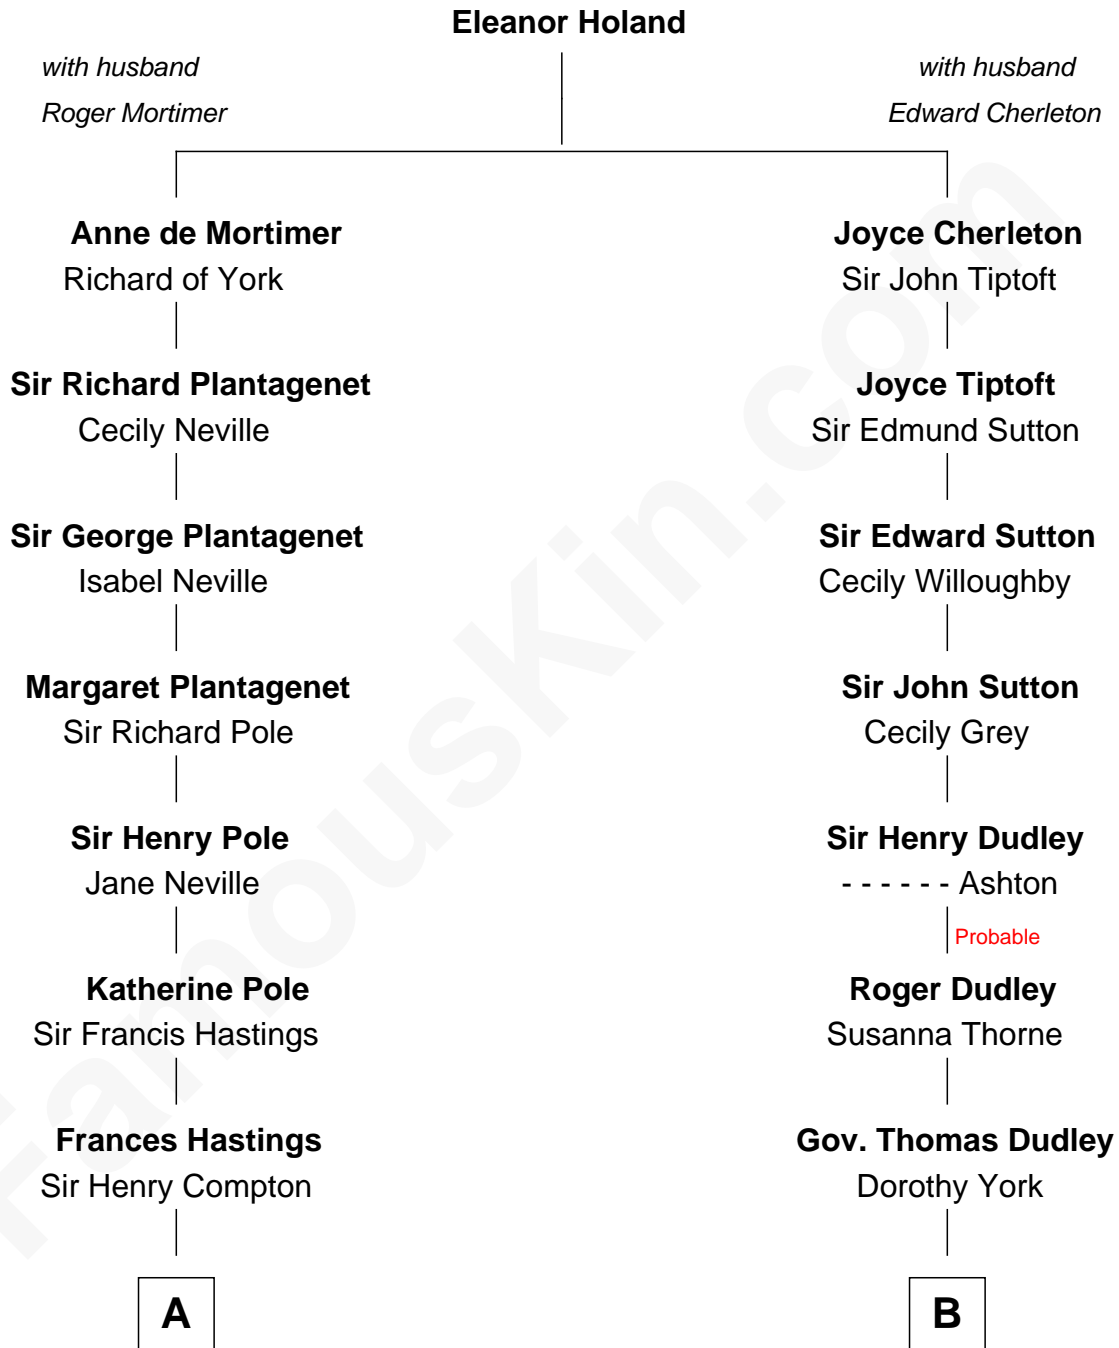

# FamousKin.com Relationship Chart of

**Prince Harry**  
*Duke of Sussex*

19th cousin of

**Paget Brewster**  
*TV Actress*

**C**

**Edward John Spencer**  
Frances Ruth Burke Roche

**Princess Diana Frances Spencer**  
Charles III, King of the United Kingdom

**Prince Harry**  
*Duke of Sussex*

**D**

**Joan Ryerson**  
George Washington Wales Brewster

**Galen Brewster**  
Hathaway Tew

**Paget Brewster**  
*TV Actress*

FamousKin.com