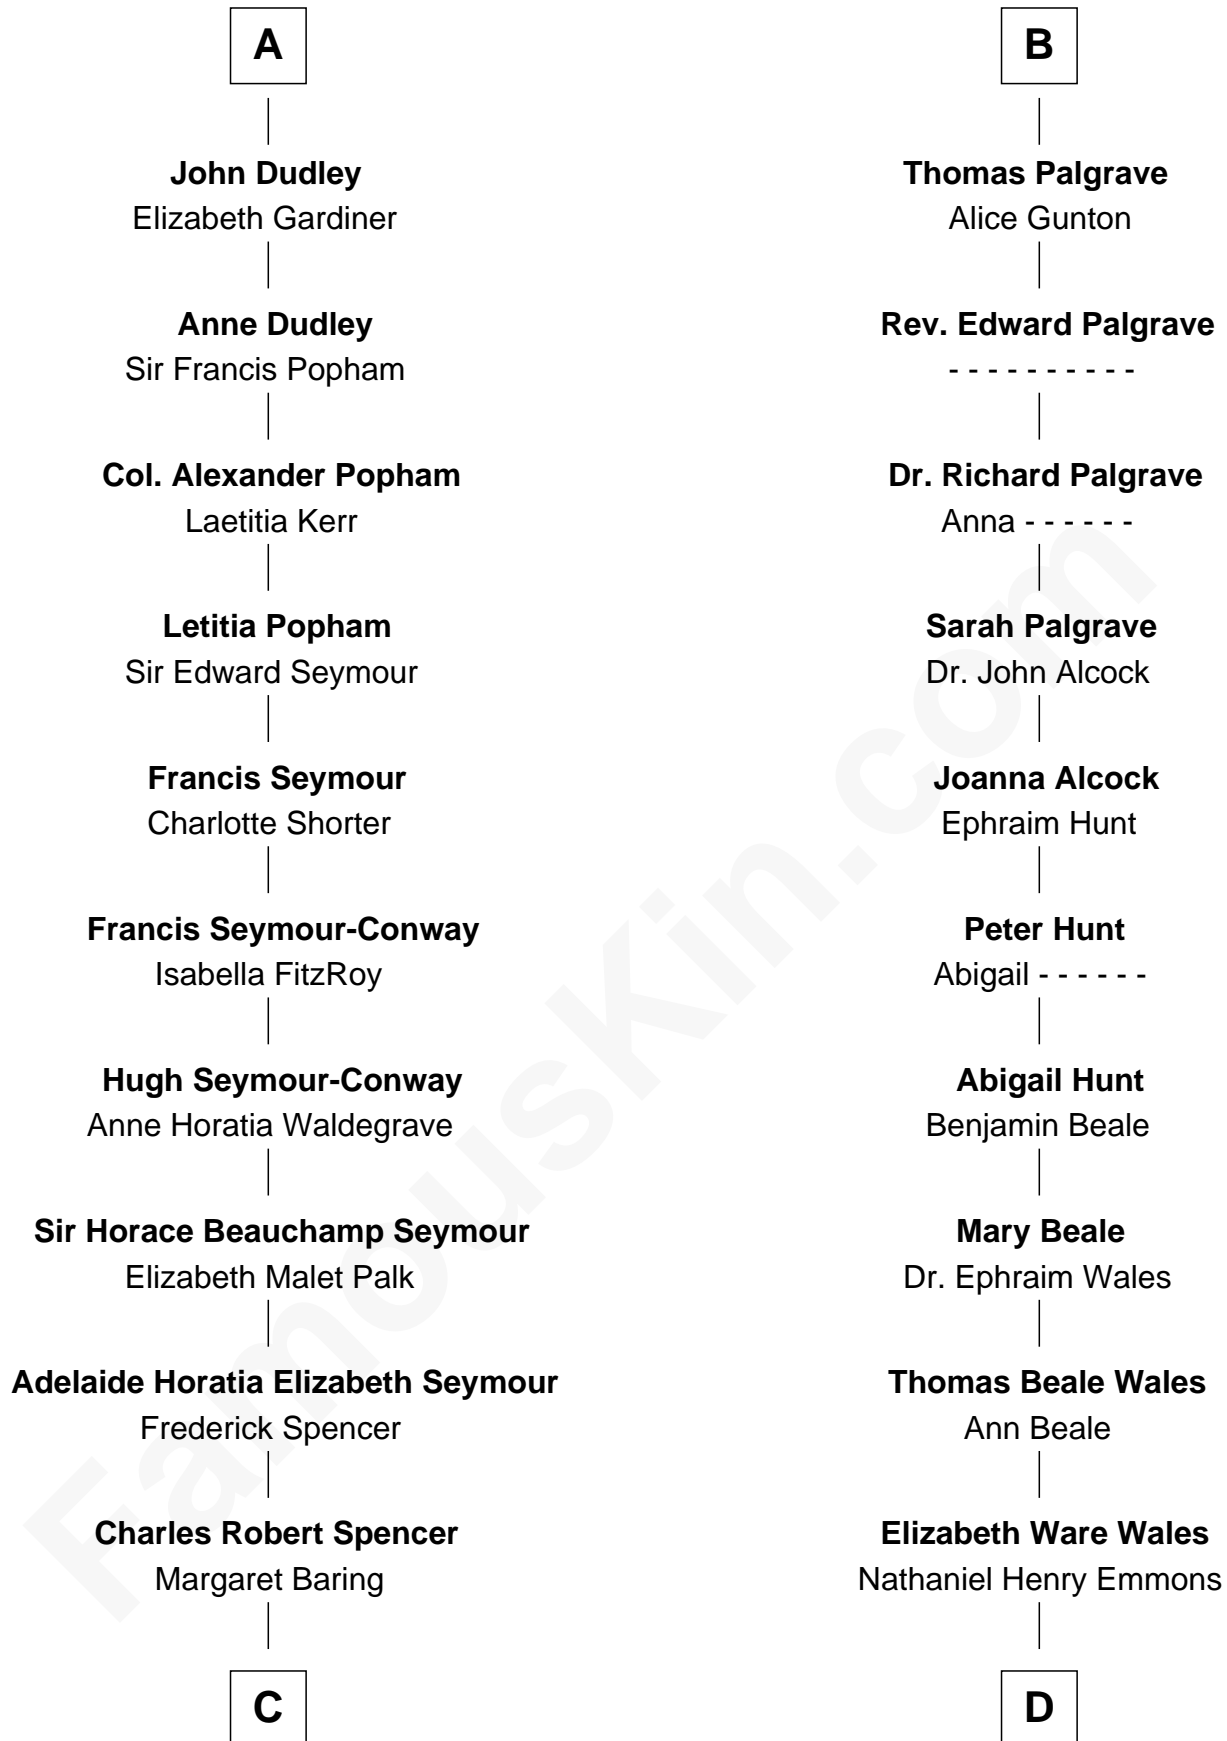

FamousKin.com Relationship Chart of

Prince Harry
Duke of Sussex

20th cousin 1 time removed of

Paget Brewster
TV Actress

Henry Plantagenet
Maud de Chaworth

Mary Plantagenet
Henry de Percy

Sir Henry Percy
Margaret de Neville

Sir Henry Percy
Elizabeth Mortimer

Elizabeth Percy
Sir John Clifford

Thomas Clifford
Joan Dacre

Matilda Clifford
Sir Edmund Sutton

Thomas Dudley
Grace Threlkeld

A

Eleanor Plantagenet
Richard Fitzalan

Sir Richard Fitzalan
Elizabeth de Bohun

Elizabeth Fitzalan
Sir Robert Goushill

Elizabeth Goushill
Sir Robert Wingfield

Elizabeth Wingfield
Sir William Brandon

Eleanor Brandon
John Glemham

Anne Glemham
Henry Palgrave

B

C

Albert Edward John Spencer
Cynthia Elinor Beatrix Hamilton

Edward John Spencer
Frances Ruth Burke Roche

Princess Diana Frances Spencer
Charles III, King of the United Kingdom

Prince Harry
Duke of Sussex

D

Ann Wales Emmons
Benjamin Brewster

Dr. George Washington Wales Brewster
Ellen Mackenzie Hodge