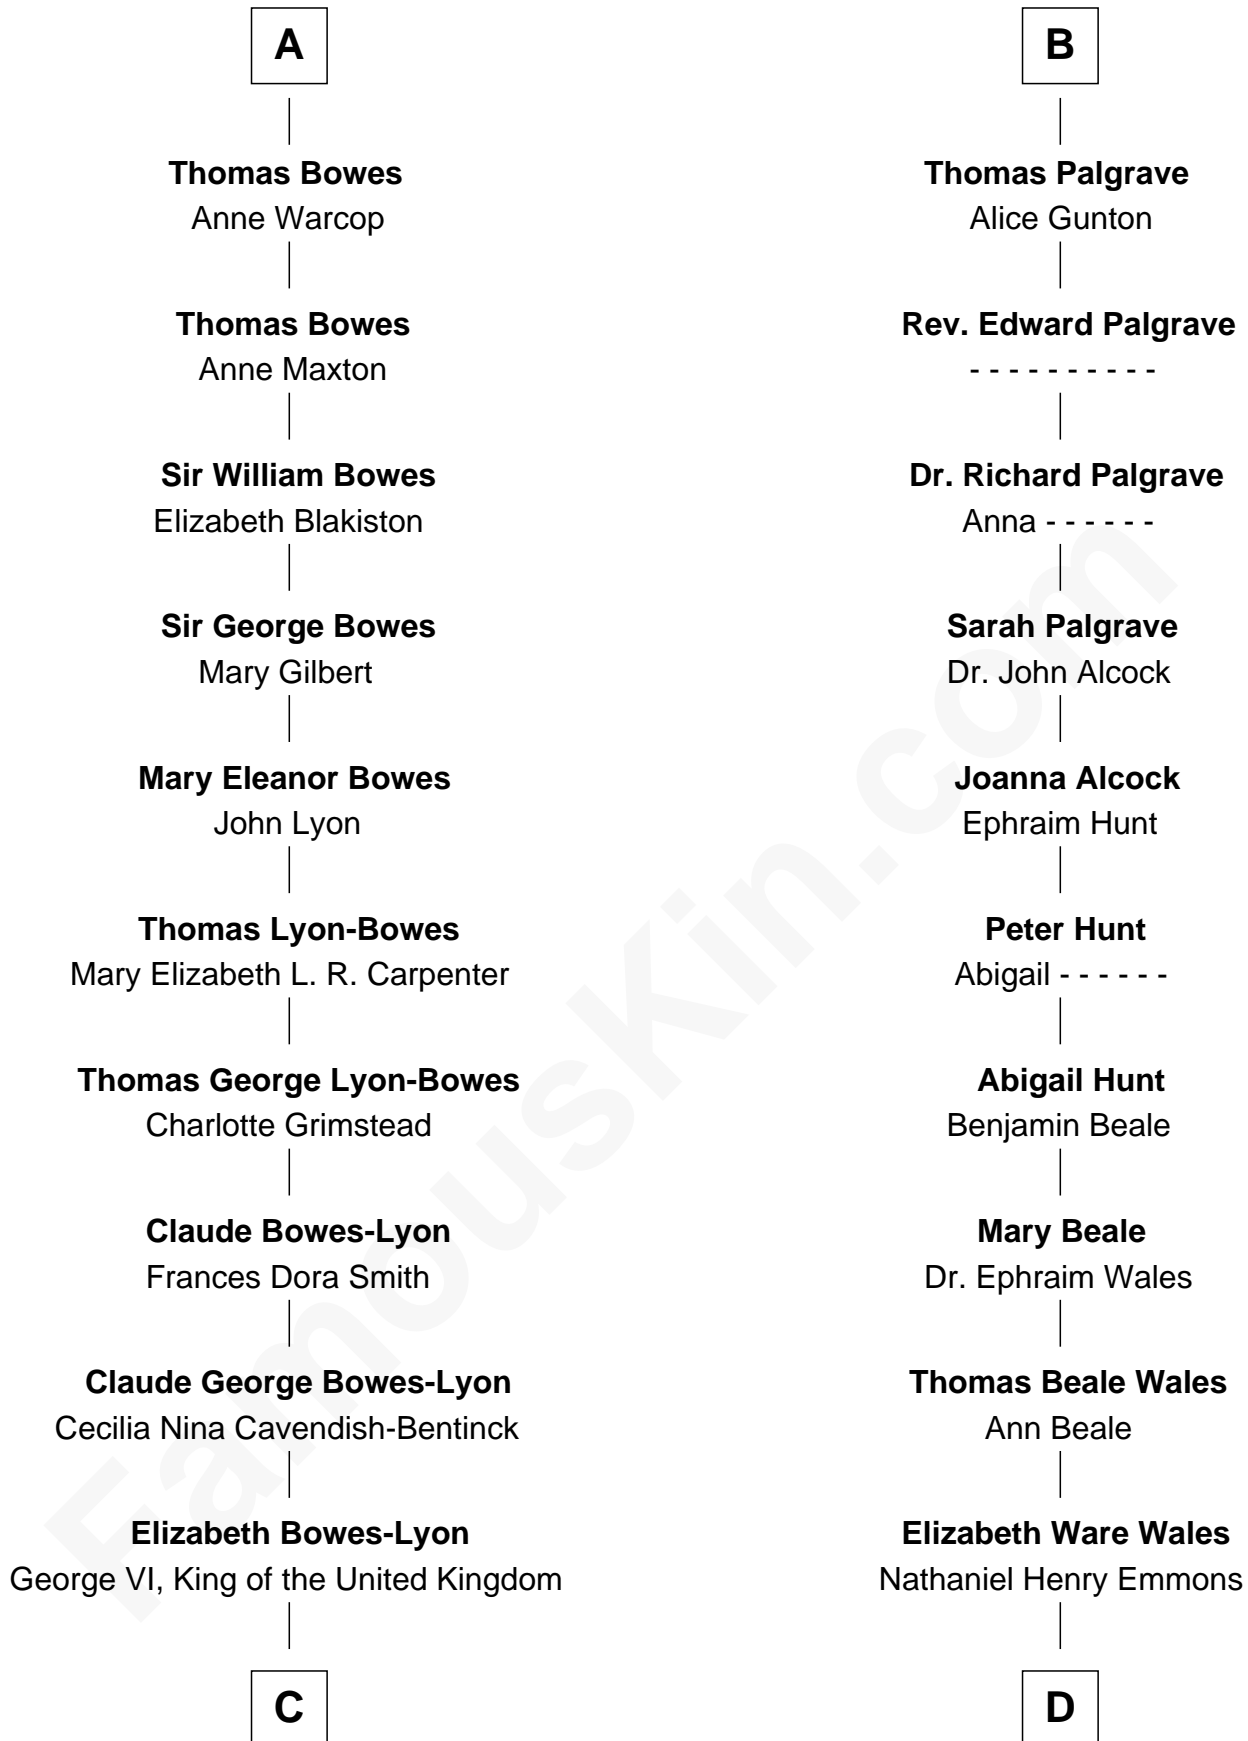

# FamousKin.com Relationship Chart of

**Prince Harry**  
*Duke of Sussex*

19th cousin 2 times removed of

**Paget Brewster**  
*TV Actress*

**Edmund Fitzalan**  
Alice de Warenne

**C**

**Elizabeth II, Queen of the United Kingdom**

Prince Philip of Edinburgh

**Charles III, King of the United Kingdom**

Princess Diana Frances Spencer

**Prince Harry**

*Duke of Sussex*

**D**

**Ann Wales Emmons**

Benjamin Brewster

**Dr. George Washington Wales Brewster**

Ellen Mackenzie Hodge

**George Washington Wales Brewster**

Joan Ryerson

**Galen Brewster**

Hathaway Tew

**Paget Brewster**

*TV Actress*