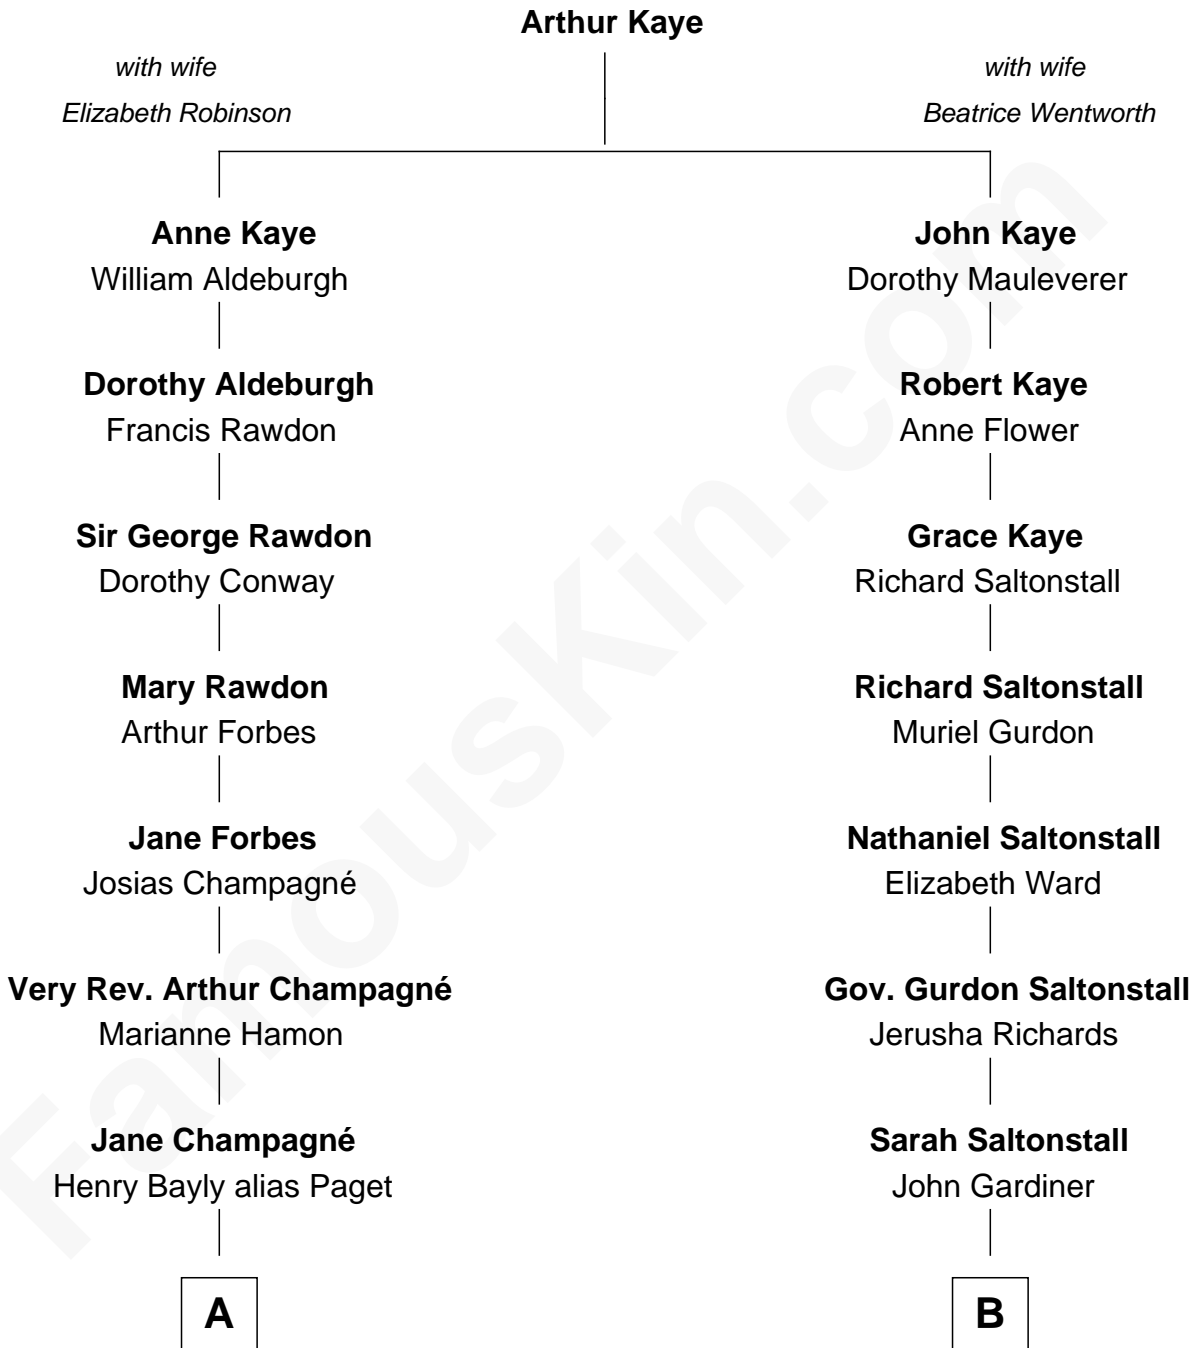

FamousKin.com Relationship Chart of

Prince Harry
Duke of Sussex

14th cousin 2 times removed of

Paget Brewster
TV Actress

A

Henry William Paget
Lady Caroline Elizabeth Villiers

Lady Caroline Paget
Charles Gordon-Lennox

Cecilia Catherine Gordon-Lennox
Charles George Bingham

Rosalind Cecilia Caroline Bingham
James Albert Edward Hamilton

Cynthia Elinor Beatrix Hamilton
Albert Edward John Spencer

Edward John Spencer
Frances Ruth Burke Roche