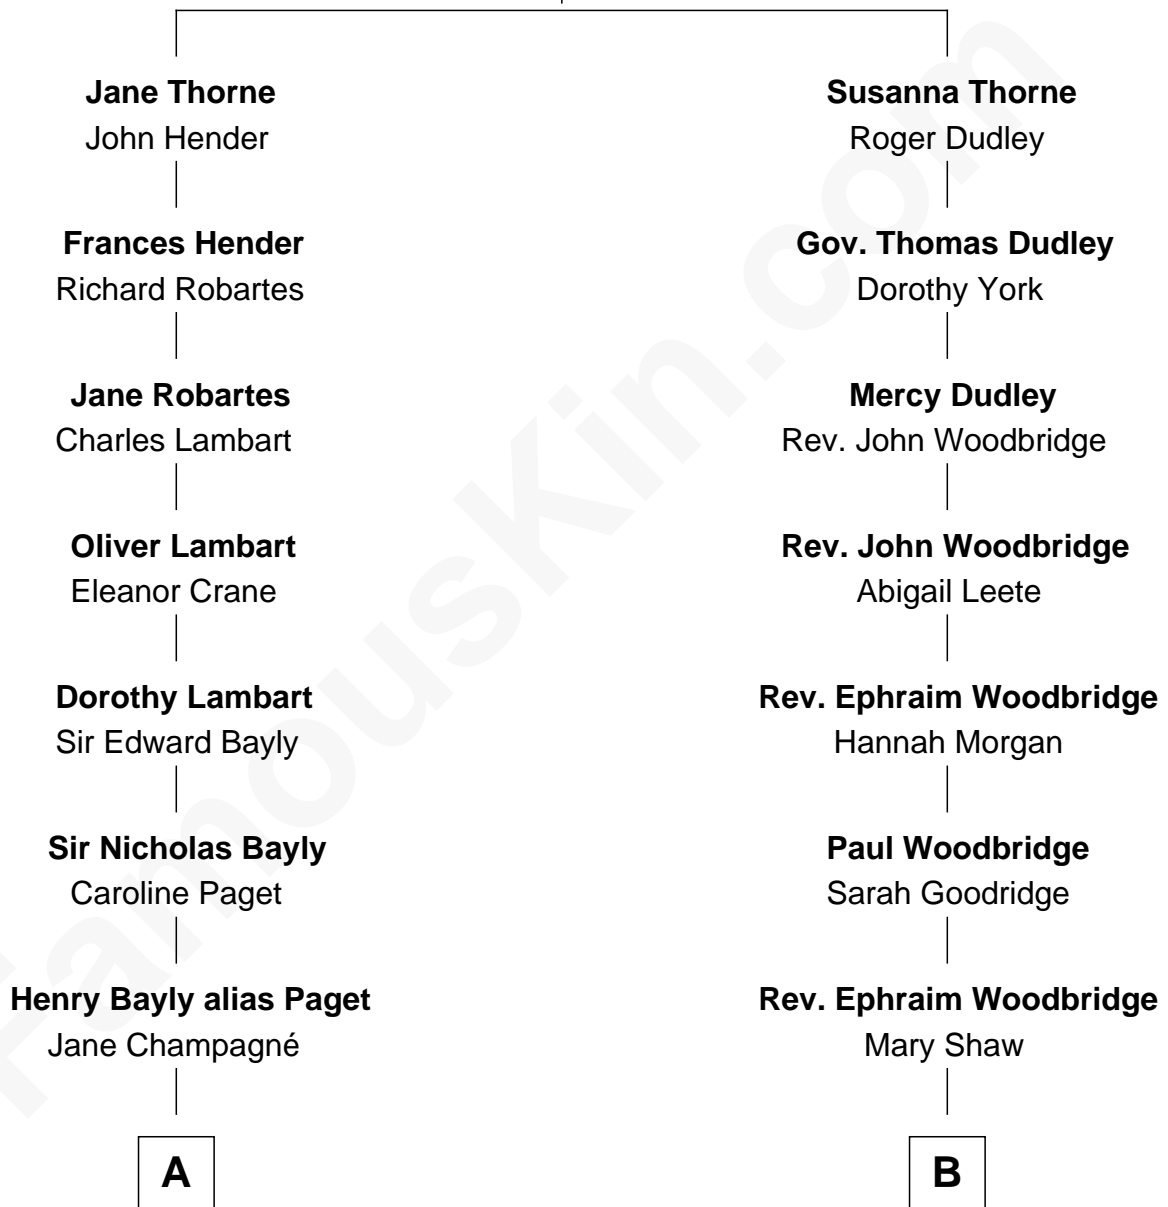

FamousKin.com Relationship Chart of

Prince Harry
Duke of Sussex

14th cousin of

Paget Brewster
TV Actress

Thomas Thorne
Mary Purefoy

A

Henry William Paget
Lady Caroline Elizabeth Villiers

Lady Caroline Paget
Charles Gordon-Lennox

Cecilia Catherine Gordon-Lennox
Charles George Bingham

Rosalind Cecilia Caroline Bingham
James Albert Edward Hamilton

Cynthia Elinor Beatrix Hamilton
Albert Edward John Spencer

Edward John Spencer
Frances Ruth Burke Roche

Princess Diana Frances Spencer
Charles III, King of the United Kingdom

Prince Harry
Duke of Sussex

B

Nathaniel Shaw Woodbridge
Elizabeth Mumford

Lucretia Mumford Woodbridge
Rev. Alfred Mitchell

Donald Grant Mitchell
Mary Frances Pringle