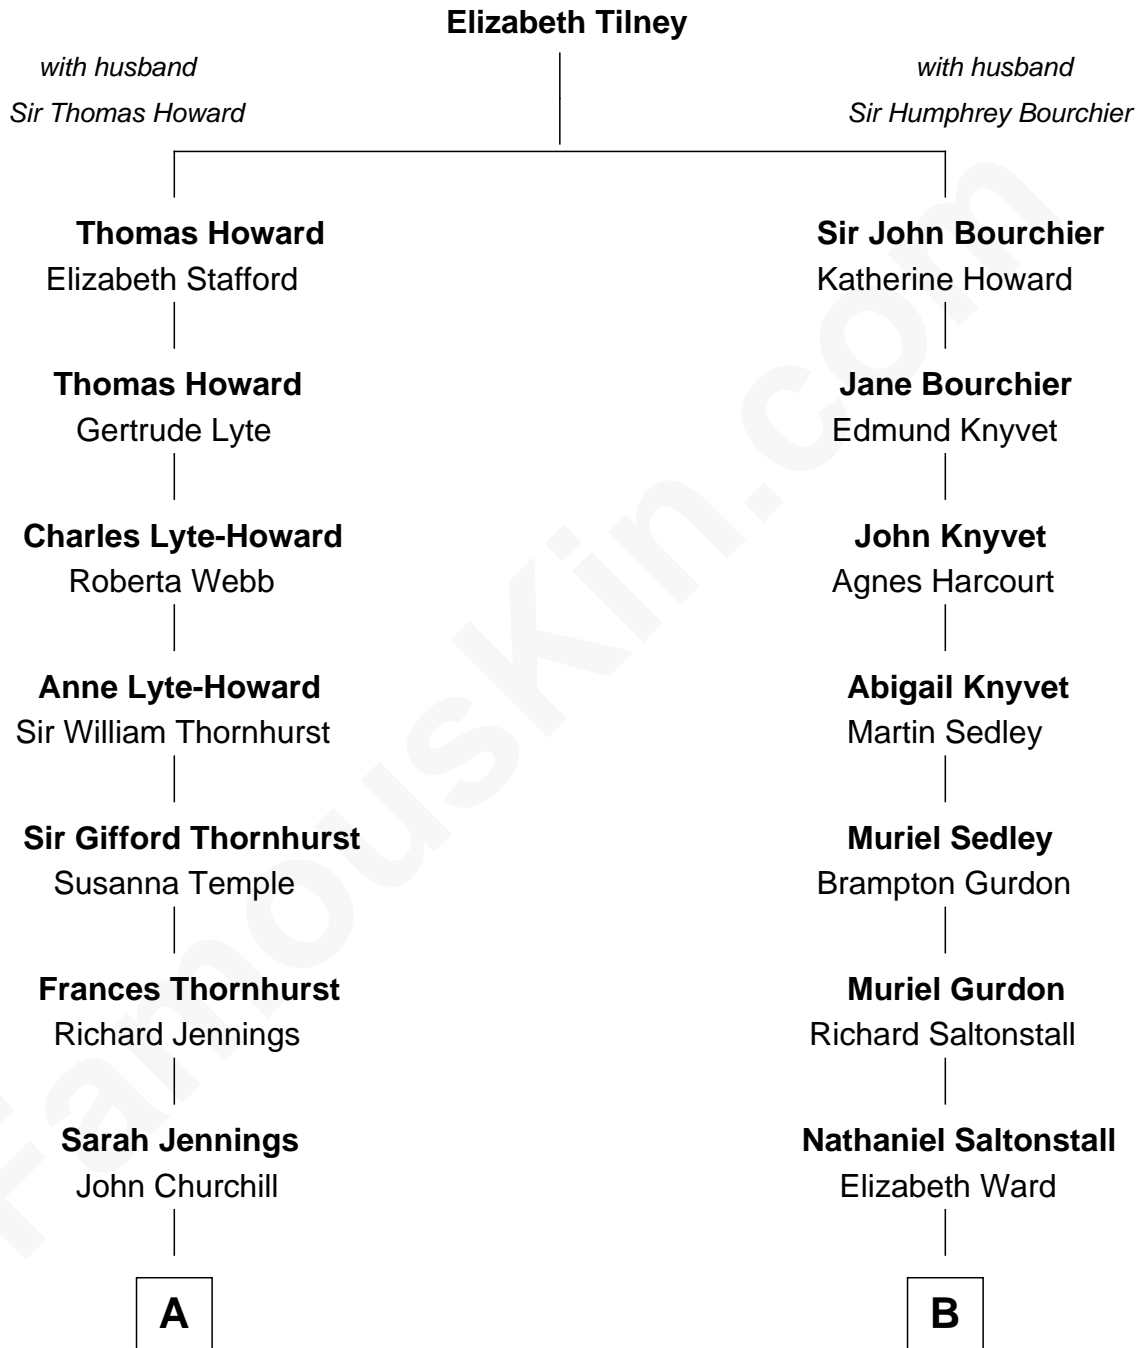

FamousKin.com Relationship Chart of

Prince Harry
Duke of Sussex

16th cousin 2 times removed of

Paget Brewster
TV Actress

C

Galen Brewster
Hathaway Tew

Paget Brewster
TV Actress

FamousKin.com