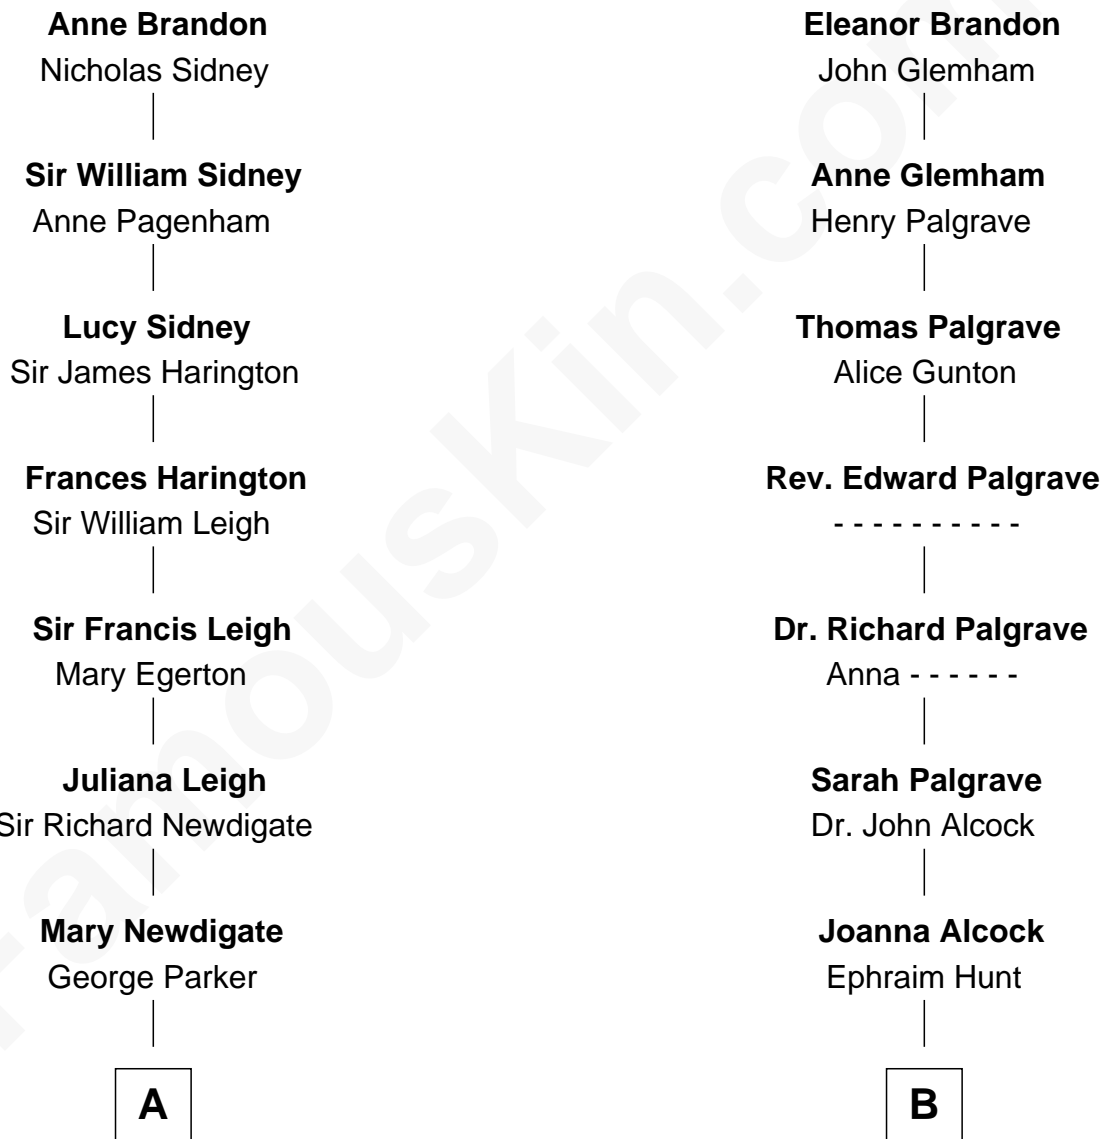

# FamousKin.com Relationship Chart of

**Prince Harry**  
*Duke of Sussex*

16th cousin 2 times removed of

**Paget Brewster**  
*TV Actress*

**Sir William Brandon**  
Elizabeth Wingfield

**C**

**Princess Diana Frances Spencer**  
Charles III, King of the United Kingdom

**Prince Harry**  
*Duke of Sussex*

FamousKin.com