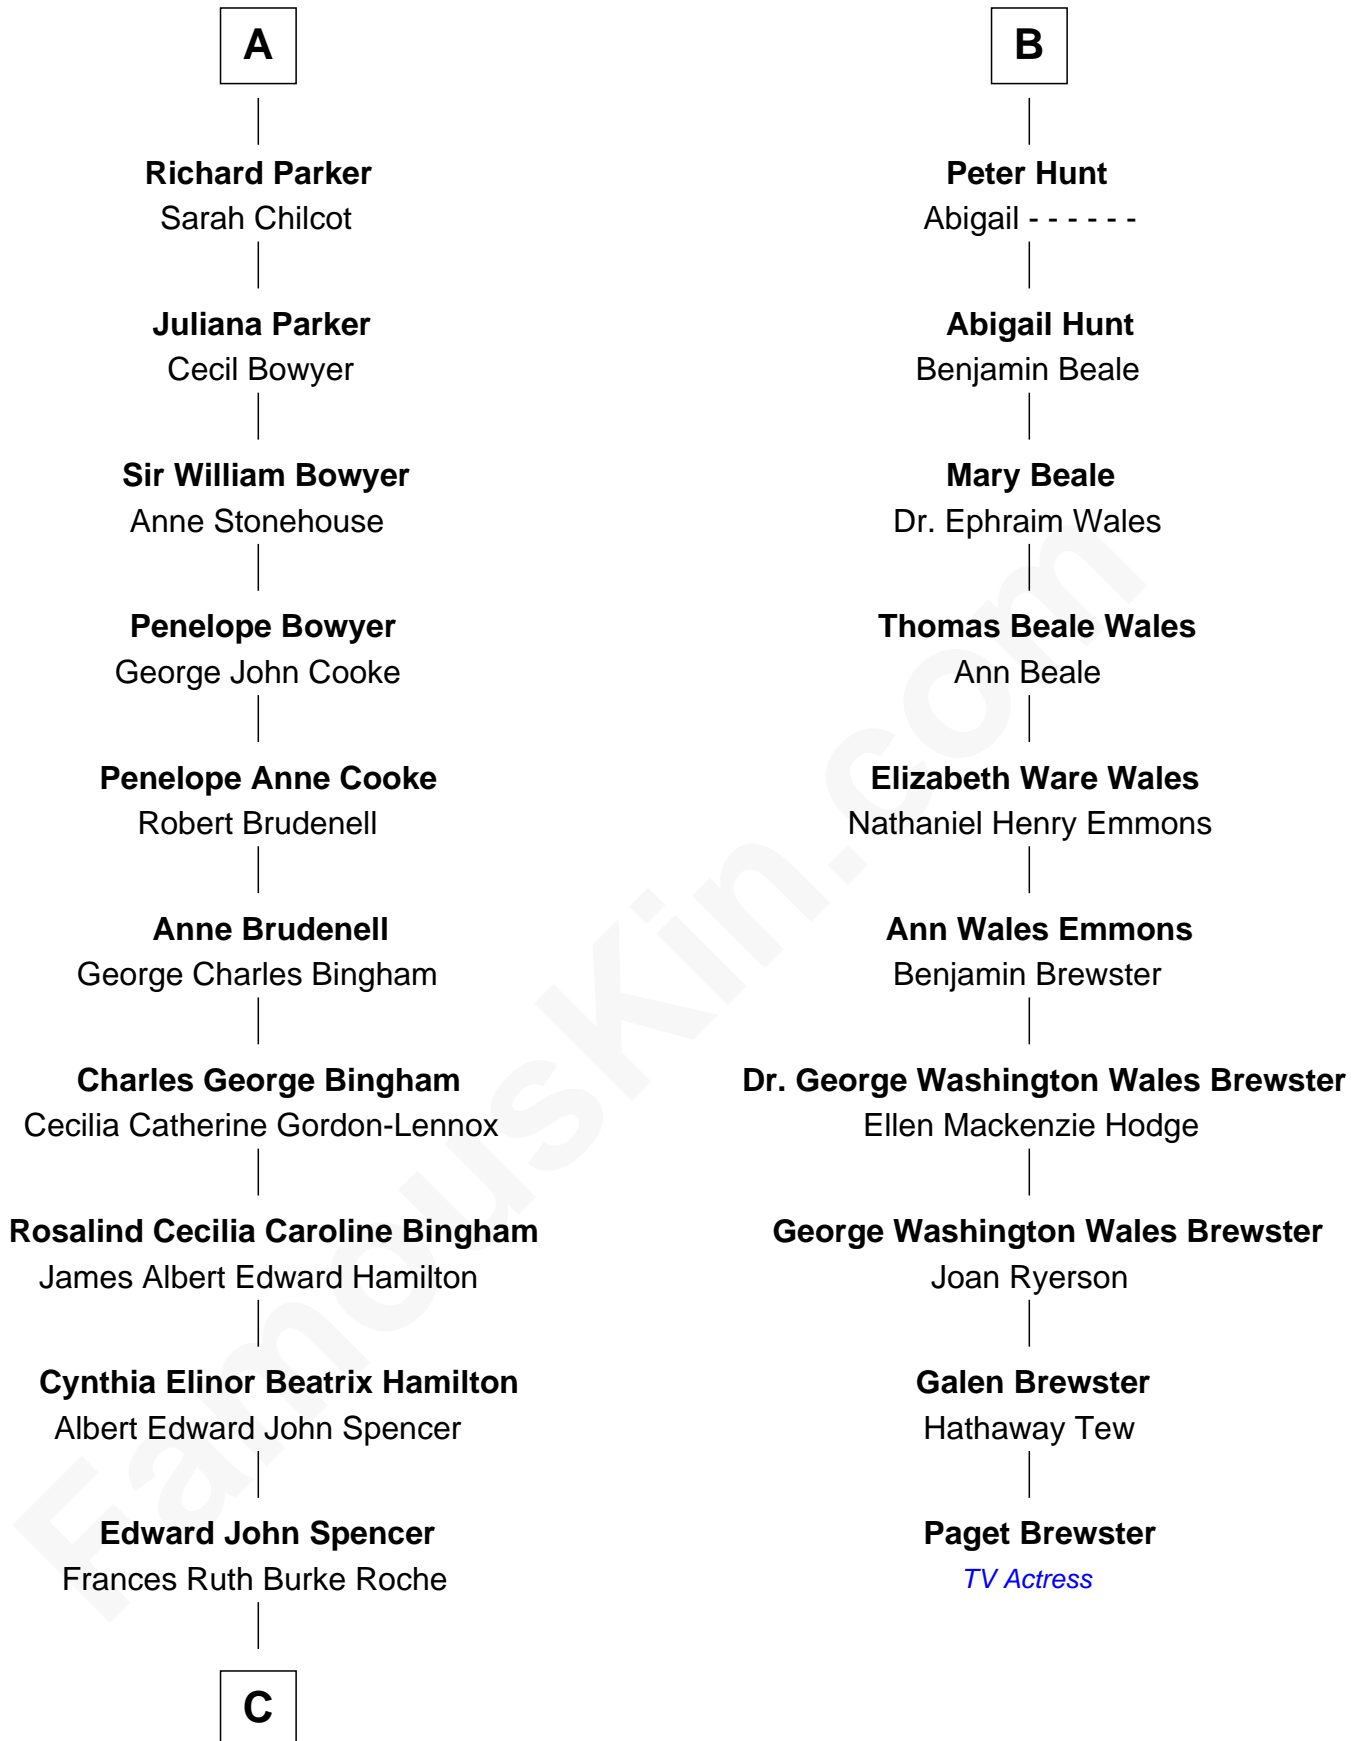

# FamousKin.com Relationship Chart of

**Prince Harry**  
*Duke of Sussex*

16th cousin 2 times removed of

**Paget Brewster**  
*TV Actress*

**Sir William Brandon**  
Elizabeth Wingfield

**C**

**Princess Diana Frances Spencer**  
Charles III, King of the United Kingdom

**Prince Harry**  
*Duke of Sussex*

FamousKin.com