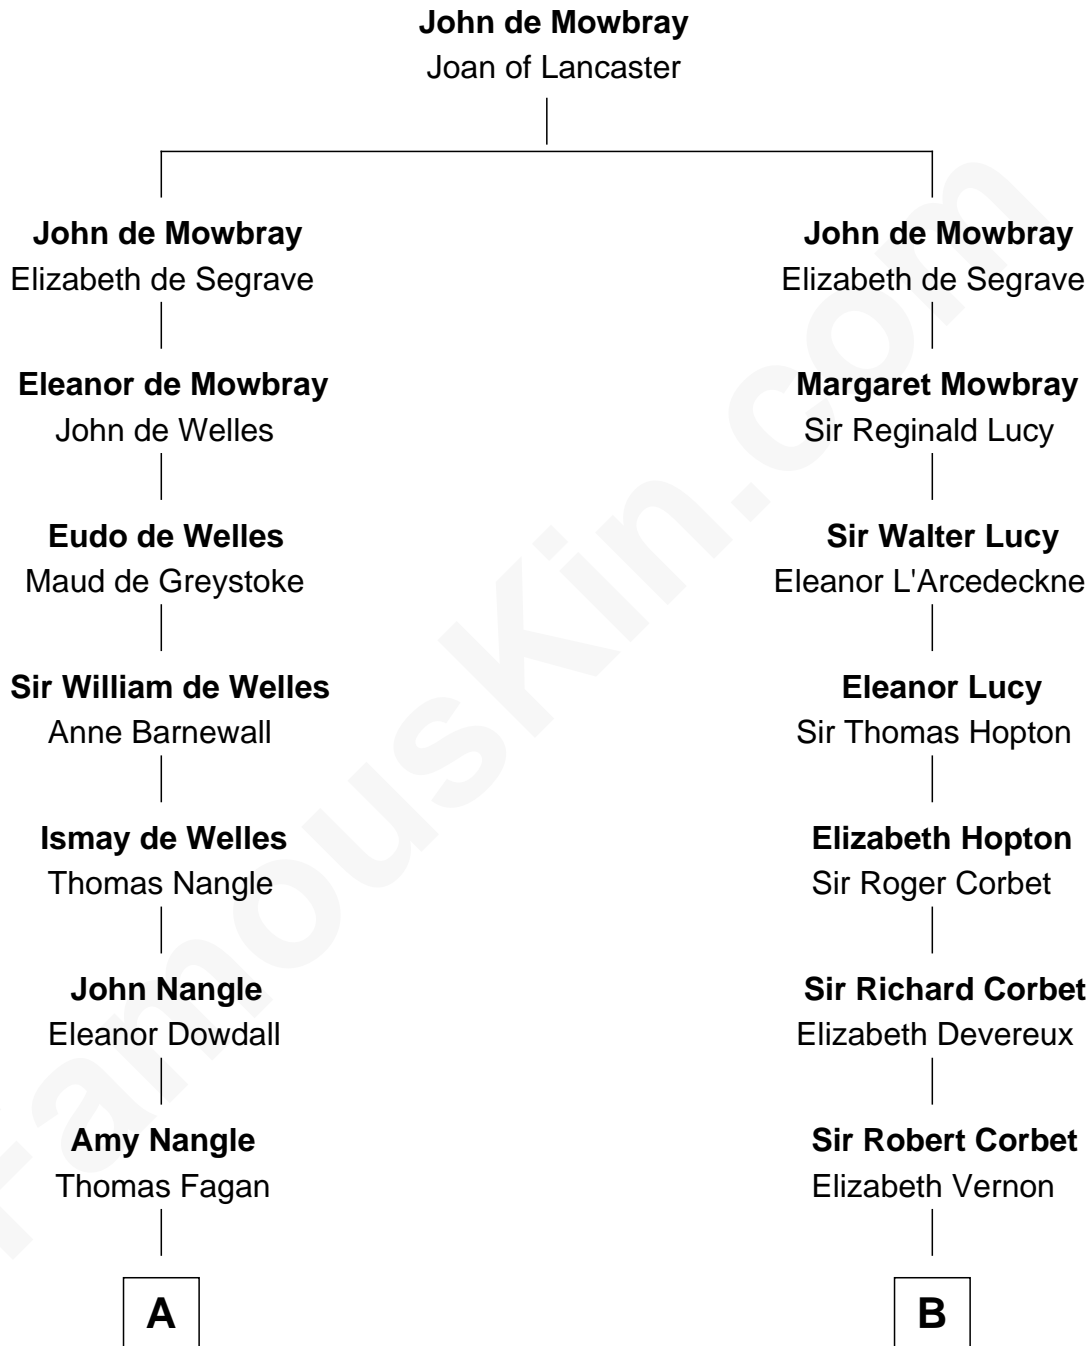

FamousKin.com Relationship Chart of

Prince Harry
Duke of Sussex

20th cousin of

John Foster Dulles
52nd U.S. Secretary of State

C

Elizabeth Bowes-Lyon

George VI, King of the United Kingdom

Elizabeth II, Queen of the United Kingdom

Prince Philip of Edinburgh

Charles III, King of the United Kingdom

Princess Diana Frances Spencer

Prince Harry

Duke of Sussex

D

Harriet Wadsworth Lathrop

Rev. Miron Winslow