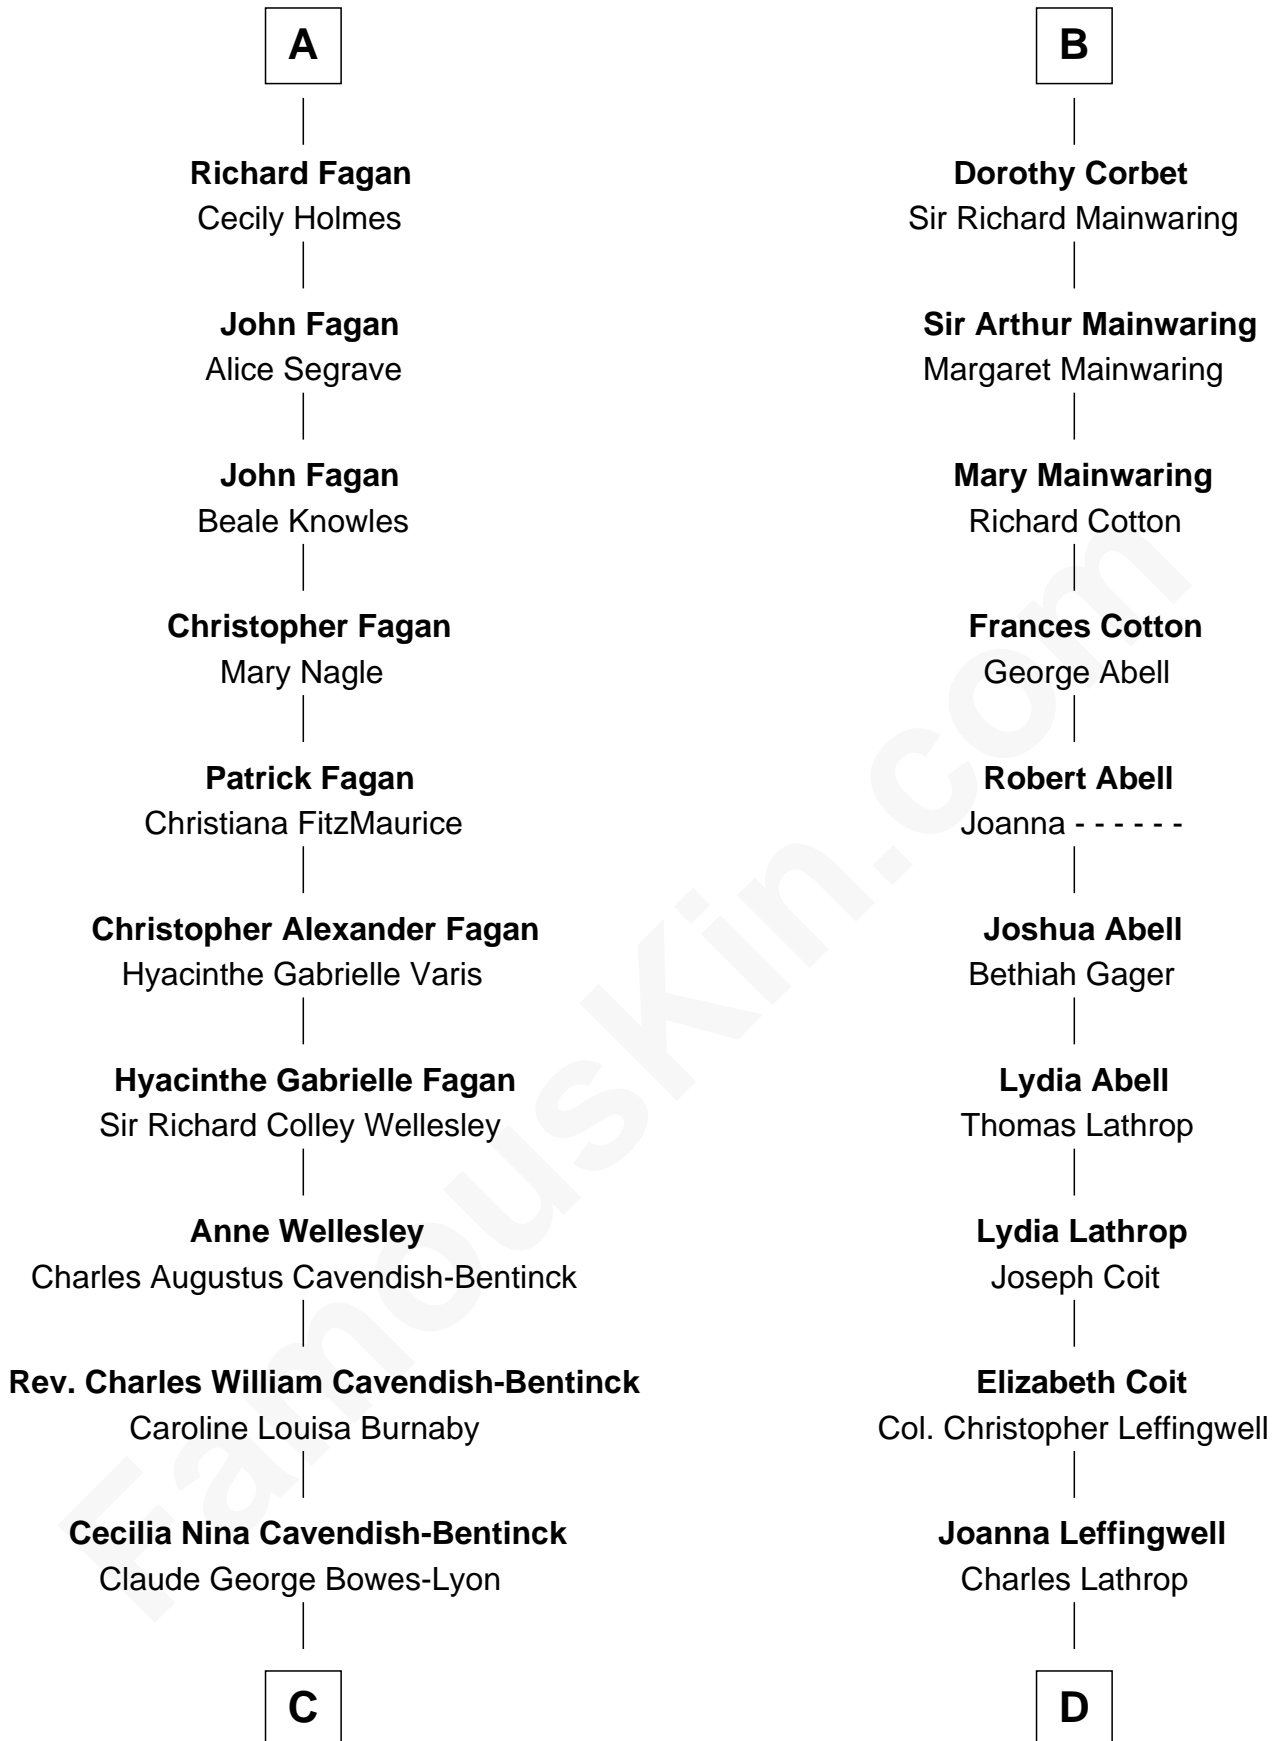

FamousKin.com Relationship Chart of

Prince Harry
Duke of Sussex

20th cousin of

John Foster Dulles
52nd U.S. Secretary of State

C

Elizabeth Bowes-Lyon

George VI, King of the United Kingdom

Elizabeth II, Queen of the United Kingdom

Prince Philip of Edinburgh

Charles III, King of the United Kingdom

Princess Diana Frances Spencer

Prince Harry

Duke of Sussex

D

Harriet Wadsworth Lathrop

Rev. Miron Winslow