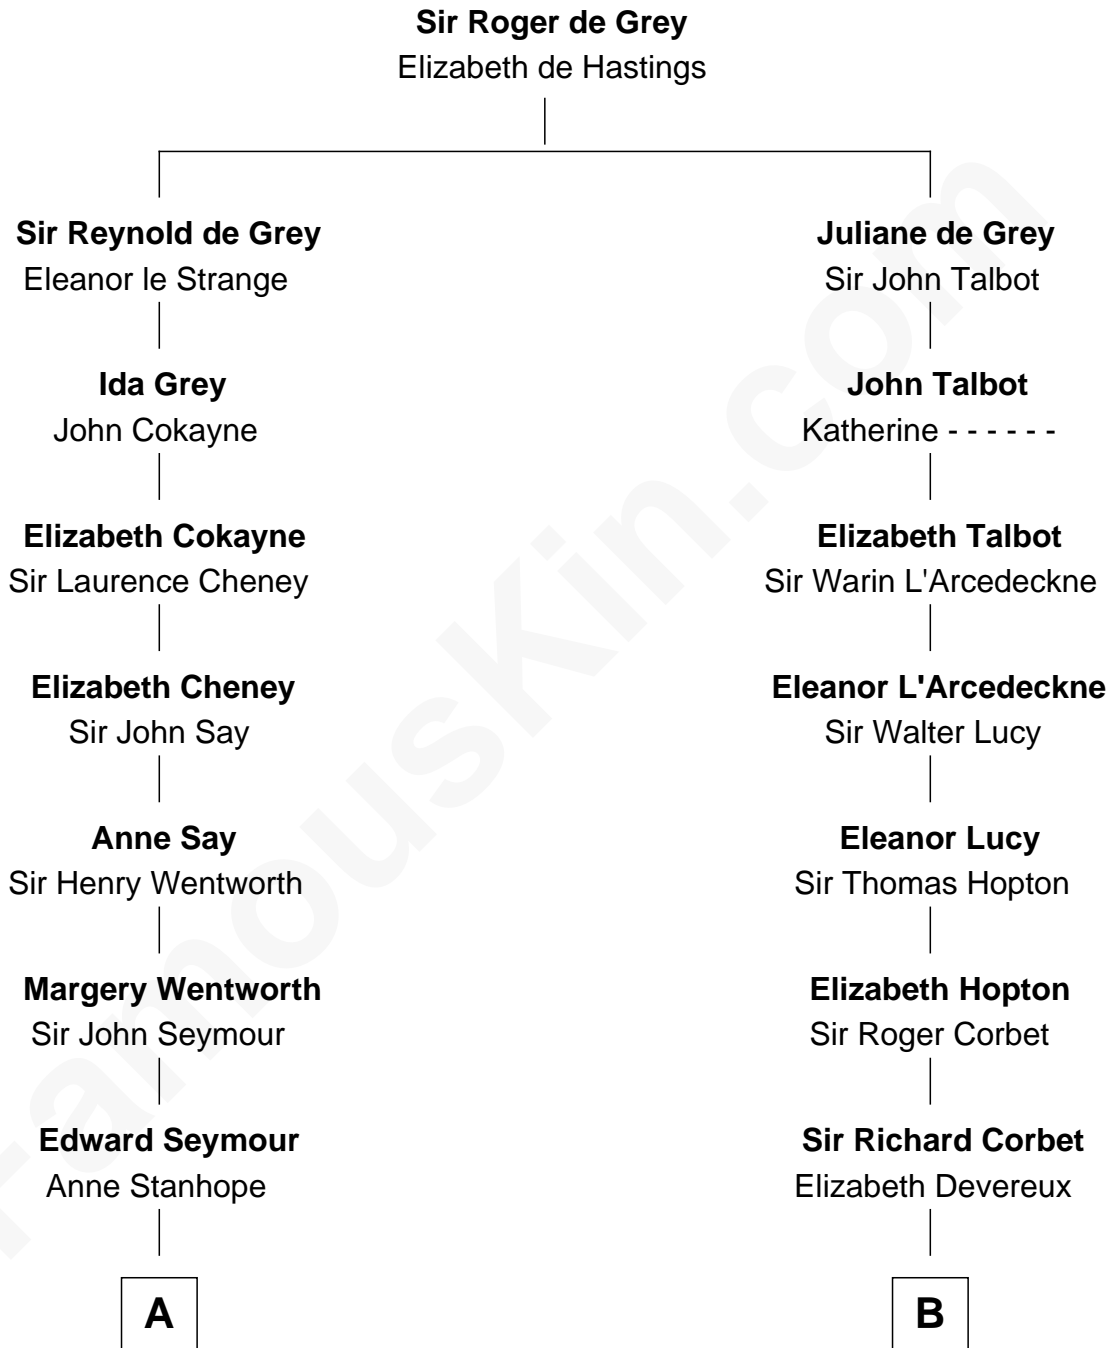

FamousKin.com Relationship Chart of

Prince Harry
Duke of Sussex

21st cousin of

John Foster Dulles
52nd U.S. Secretary of State

A

Edward Seymour
Katherine Grey

Edward Seymour
Honora Rogers

Sir William Seymour
Frances Devereux