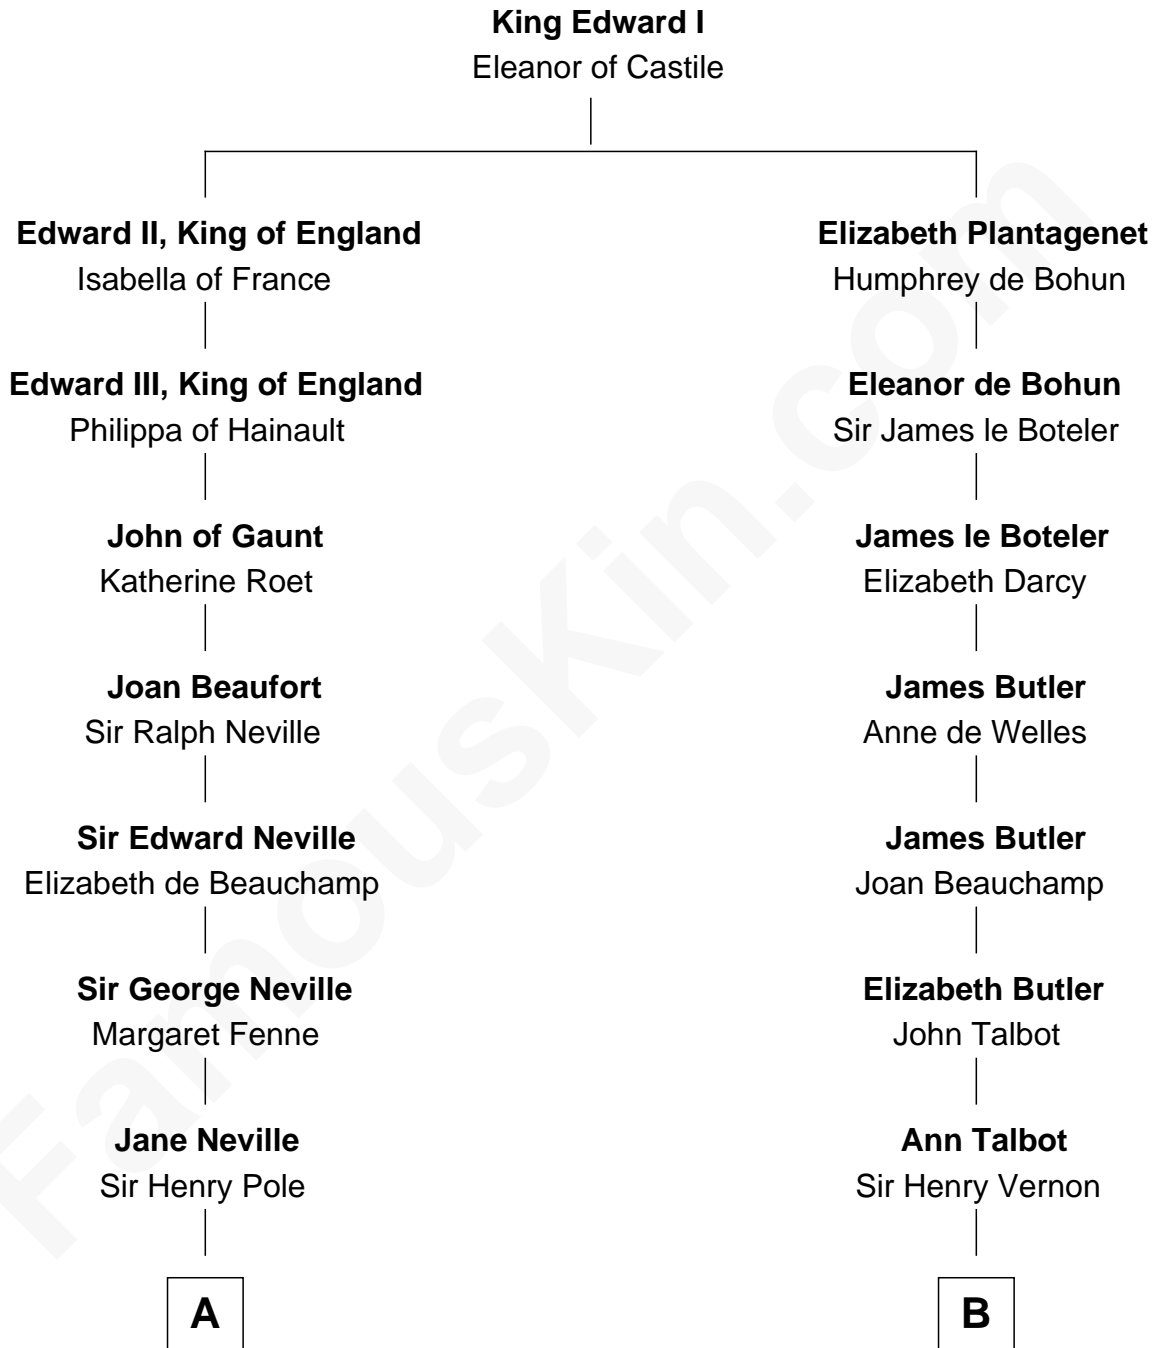

FamousKin.com Relationship Chart of

Prince Harry
Duke of Sussex

21st cousin of

John Foster Dulles
52nd U.S. Secretary of State

C

Charles Robert Spencer

Margaret Baring

Albert Edward John Spencer

Cynthia Elinor Beatrix Hamilton

Edward John Spencer

Frances Ruth Burke Roche

Princess Diana Frances Spencer

Charles III, King of the United Kingdom

Prince Harry

Duke of Sussex

D