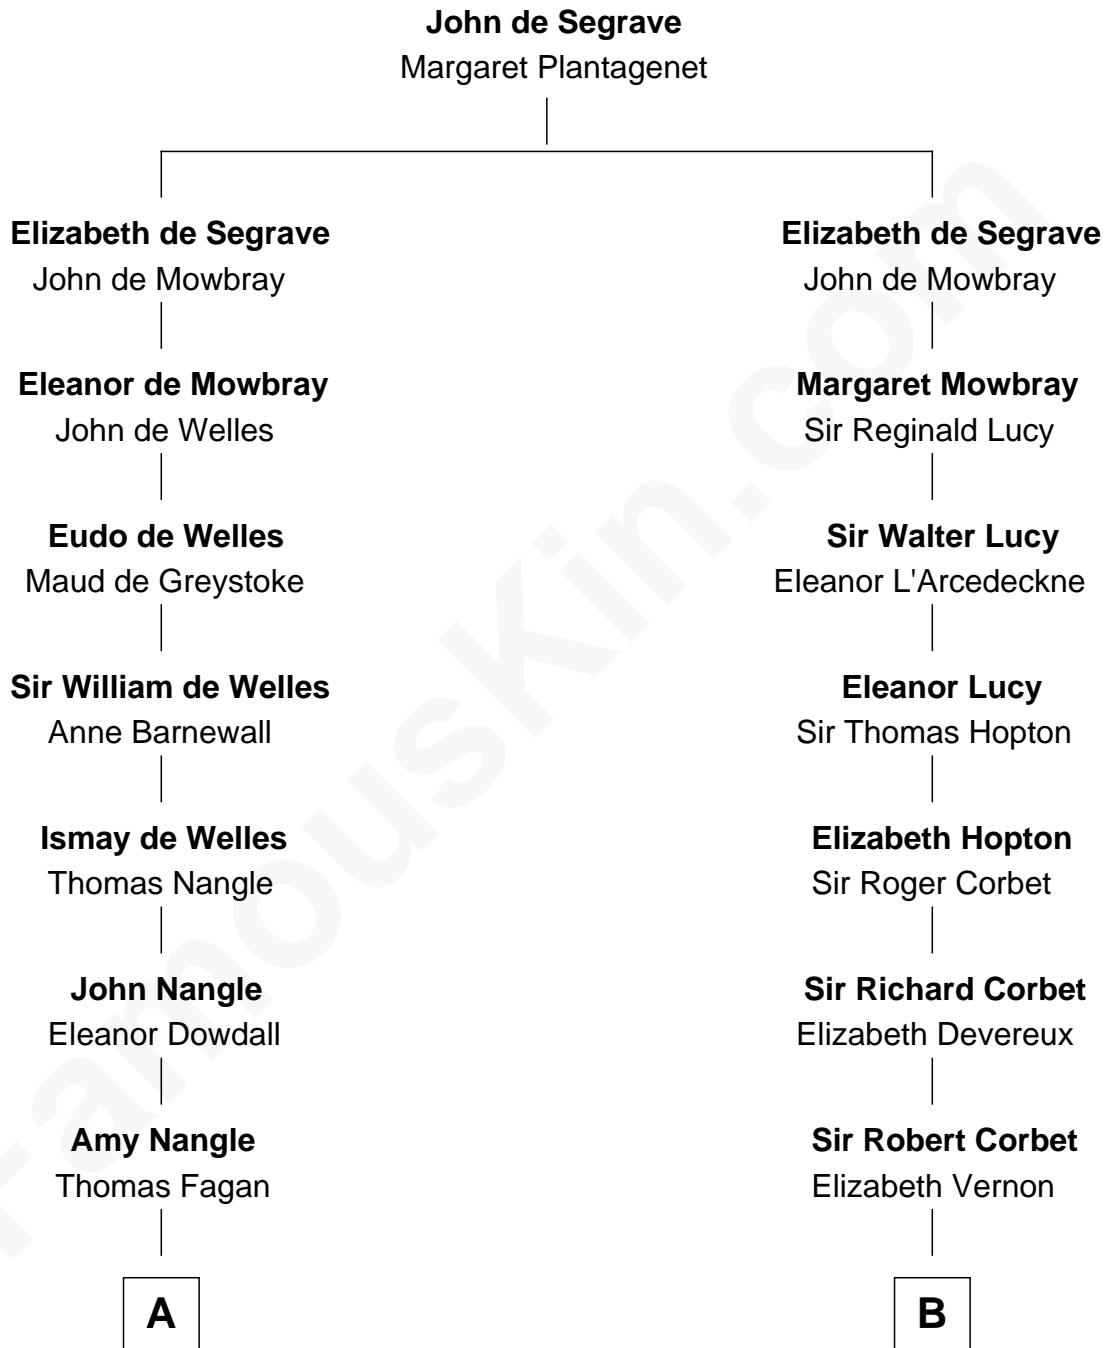

# FamousKin.com Relationship Chart of

**Prince Harry**  
*Duke of Sussex*

20th cousin of

**John Foster Dulles**  
*52nd U.S. Secretary of State*

**C**

**Elizabeth Bowes-Lyon**

George VI, King of the United Kingdom

**Elizabeth II, Queen of the United Kingdom**

Prince Philip of Edinburgh

**Charles III, King of the United Kingdom**

Princess Diana Frances Spencer

**Prince Harry**

*Duke of Sussex*

**D**

**Harriet Wadsworth Lathrop**

Rev. Miron Winslow

**Harriet Lathrop Winslow**

Rev. John Welsh Dulles

**Allen Macy Dulles**

Edith Foster

**John Foster Dulles**

*52nd U.S. Secretary of State*