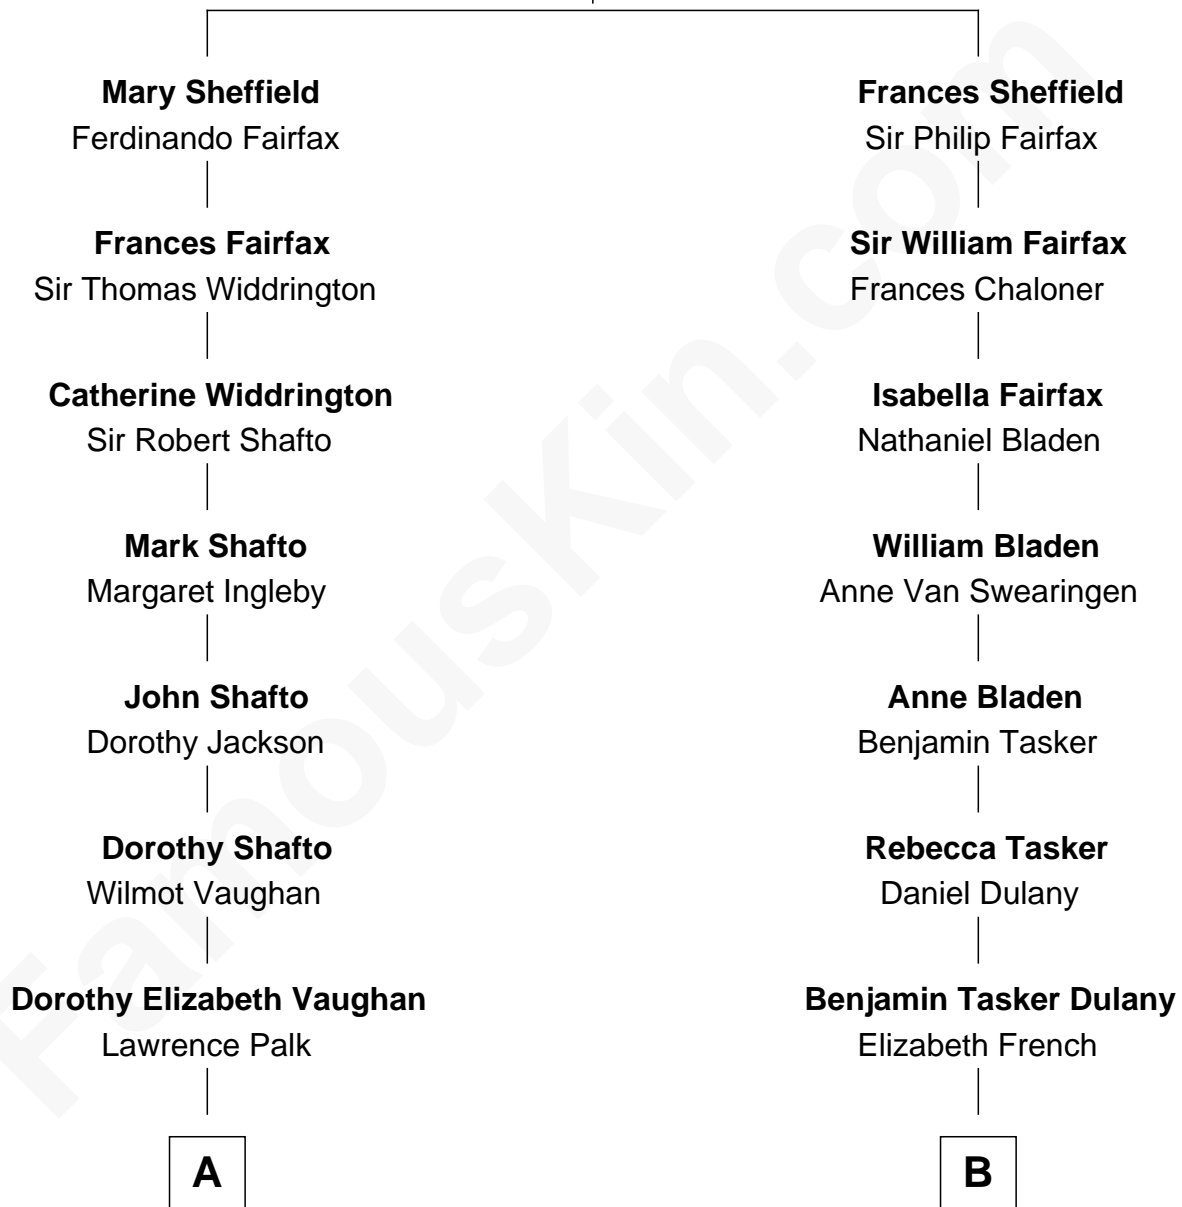

FamousKin.com Relationship Chart of

Prince Harry
Duke of Sussex

13th cousin of

Ellen DeGeneres

Comedienne and TV Personality

Edmund Sheffield

Ursula Tyrwhitt

A

Elizabeth Malet Palk
Sir Horace Beauchamp Seymour

Adelaide Horatia Elizabeth Seymour
Frederick Spencer

Charles Robert Spencer
Margaret Baring

Albert Edward John Spencer
Cynthia Elinor Beatrix Hamilton

Edward John Spencer
Frances Ruth Burke Roche