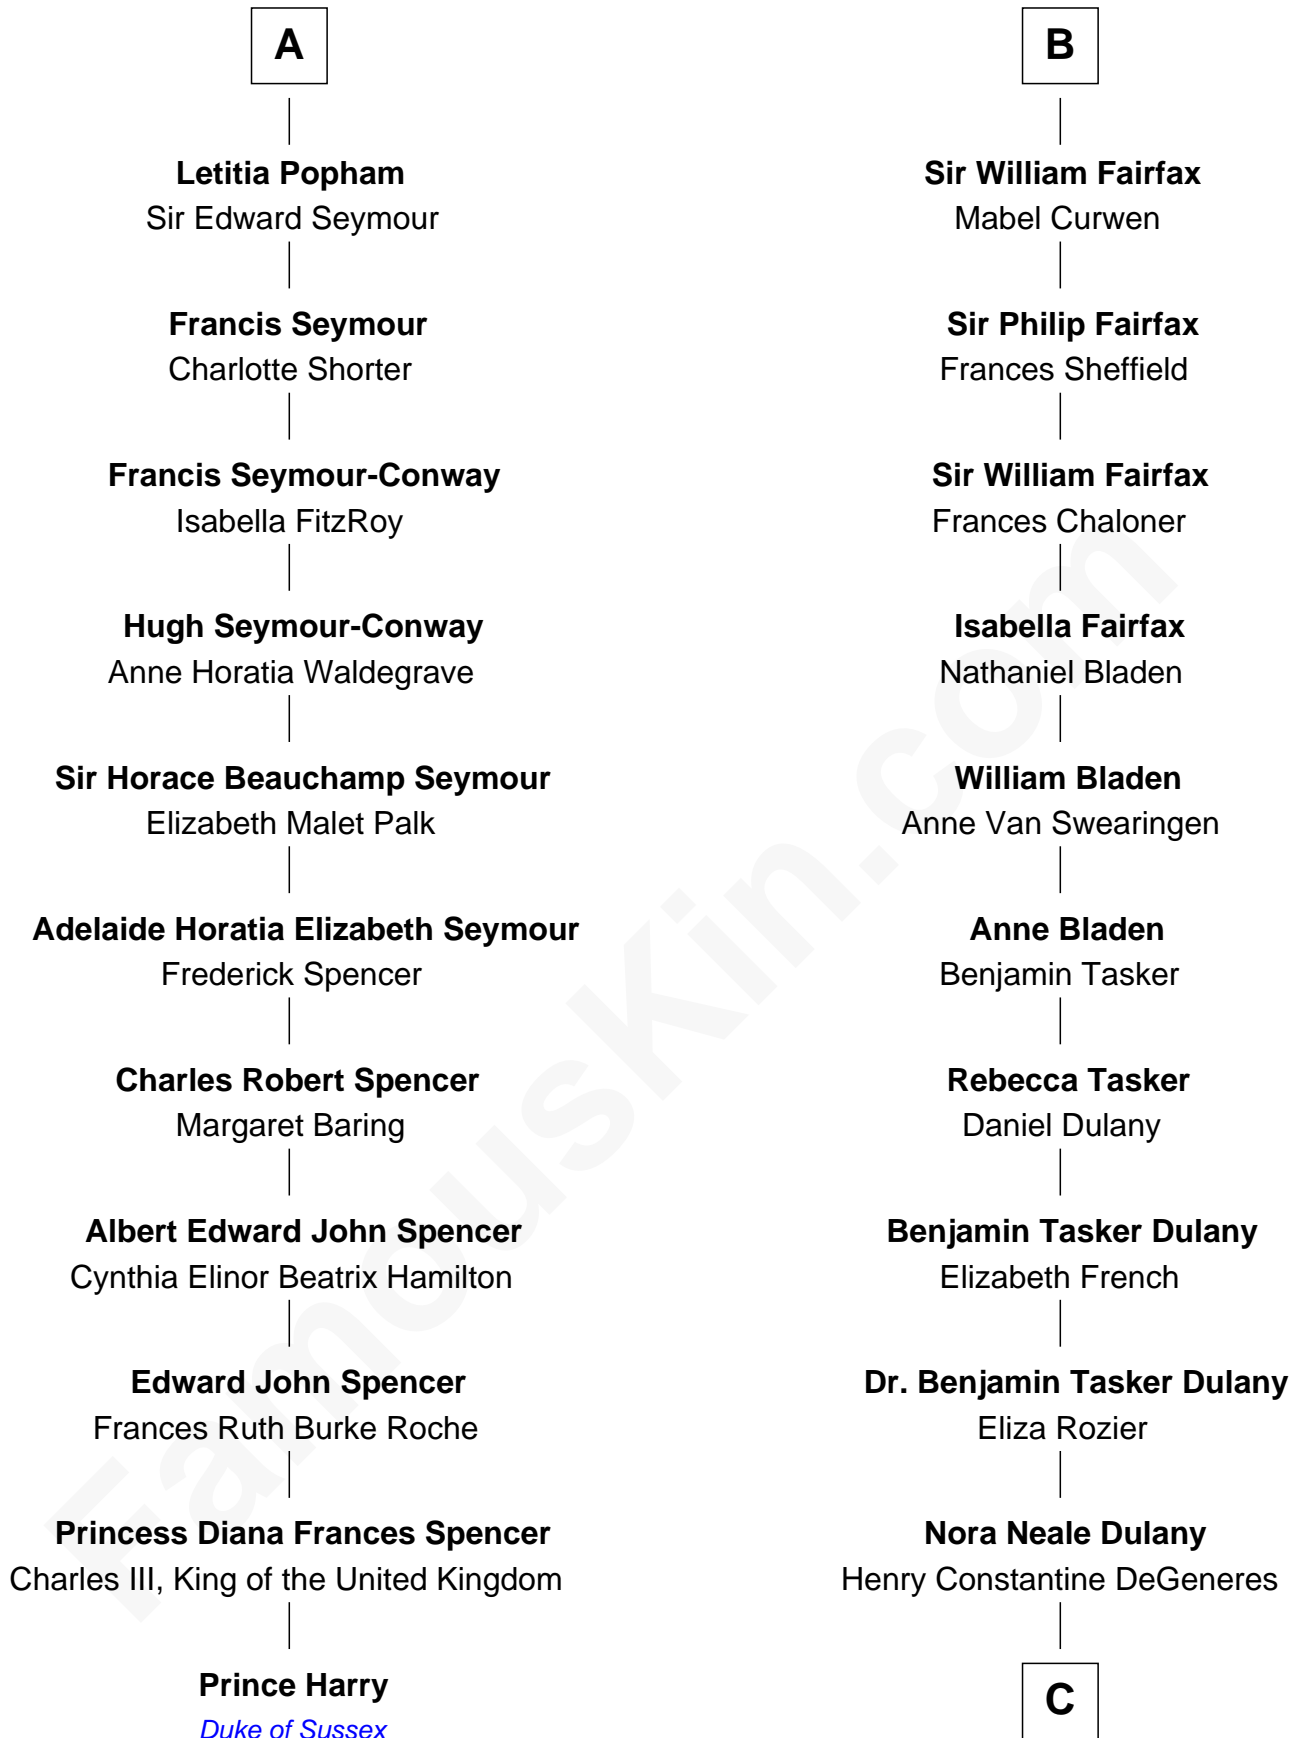

FamousKin.com Relationship Chart of

Prince Harry
Duke of Sussex

17th cousin 4 times removed of

Ellen DeGeneres

Comedienne and TV Personality

Sir William Dacre

Joan - - - - -

Sir Thomas Dacre

Joan Dacre

Thomas Clifford

John Clifford

Margaret Bromflete

Elizabeth Clifford

Sir Robert Aske

John Aske

Eleanor Ryther

Robert Aske

Anne Sutton

Elizabeth Aske

Gabriel Fairfax

B

C

Joseph C. DeGeneres

Mary Whittemore