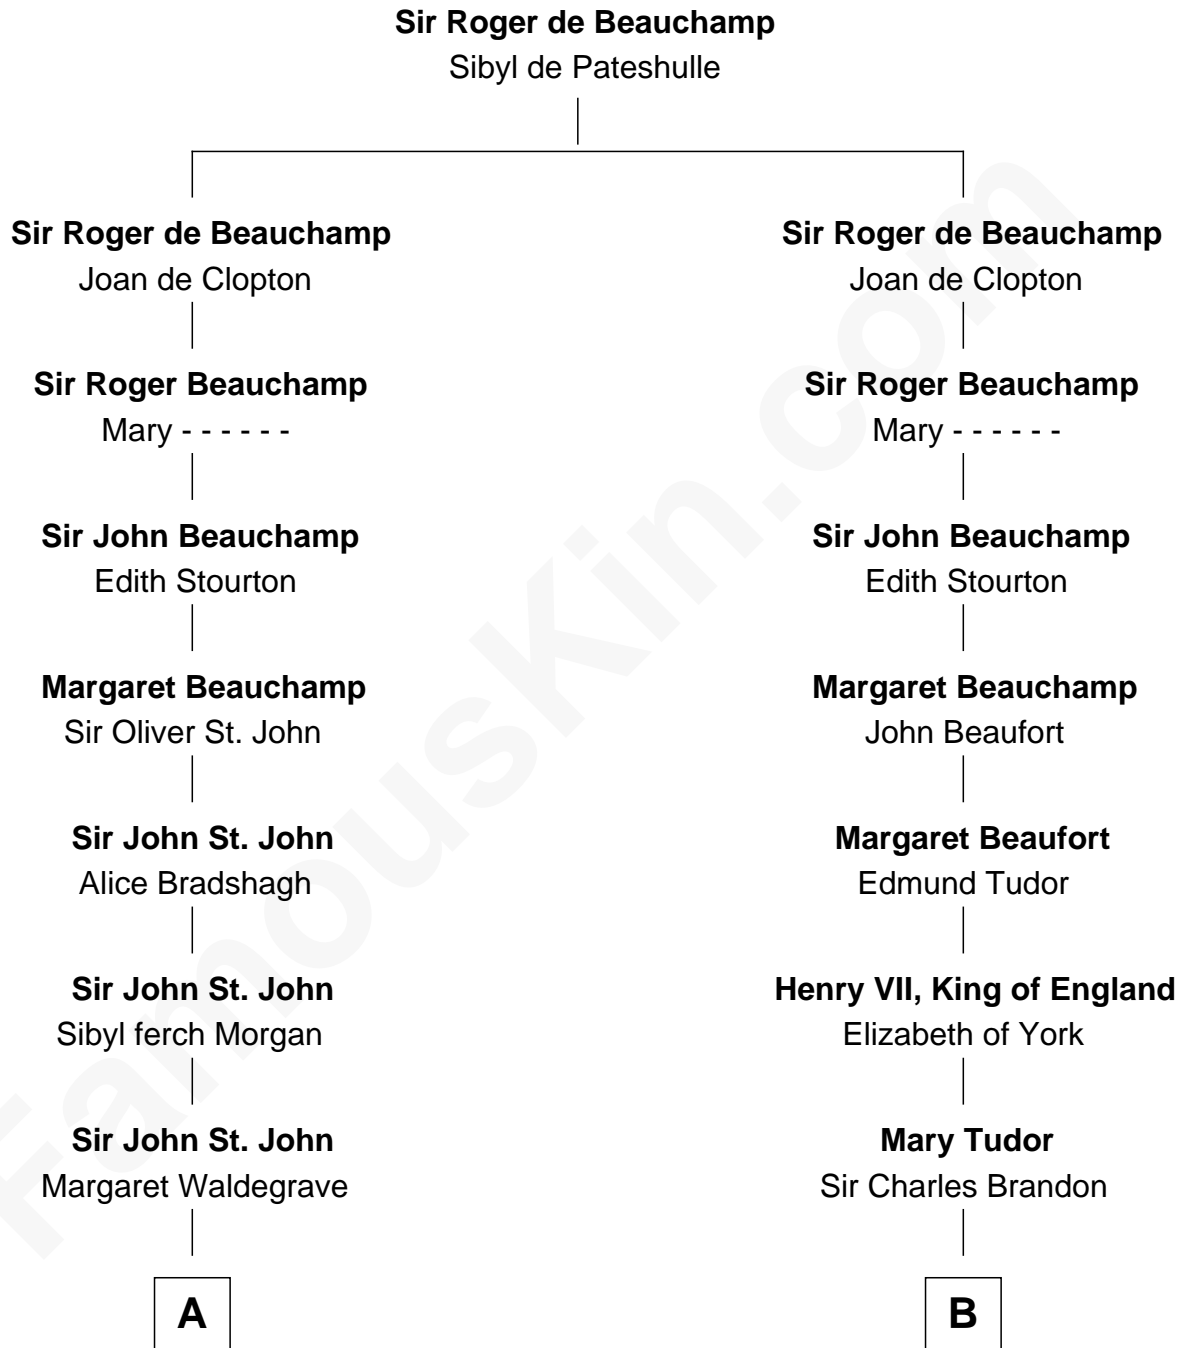

# FamousKin.com Relationship Chart of

**Prince Harry**  
*Duke of Sussex*

21st cousin of

**Guy Ritchie**  
*British Filmmaker*

**C**

**Charles Robert Spencer**

Margaret Baring

**Albert Edward John Spencer**

Cynthia Elinor Beatrix Hamilton

**Edward John Spencer**

Frances Ruth Burke Roche

**Princess Diana Frances Spencer**

Charles III, King of the United Kingdom

**Prince Harry**

*Duke of Sussex*

**D**