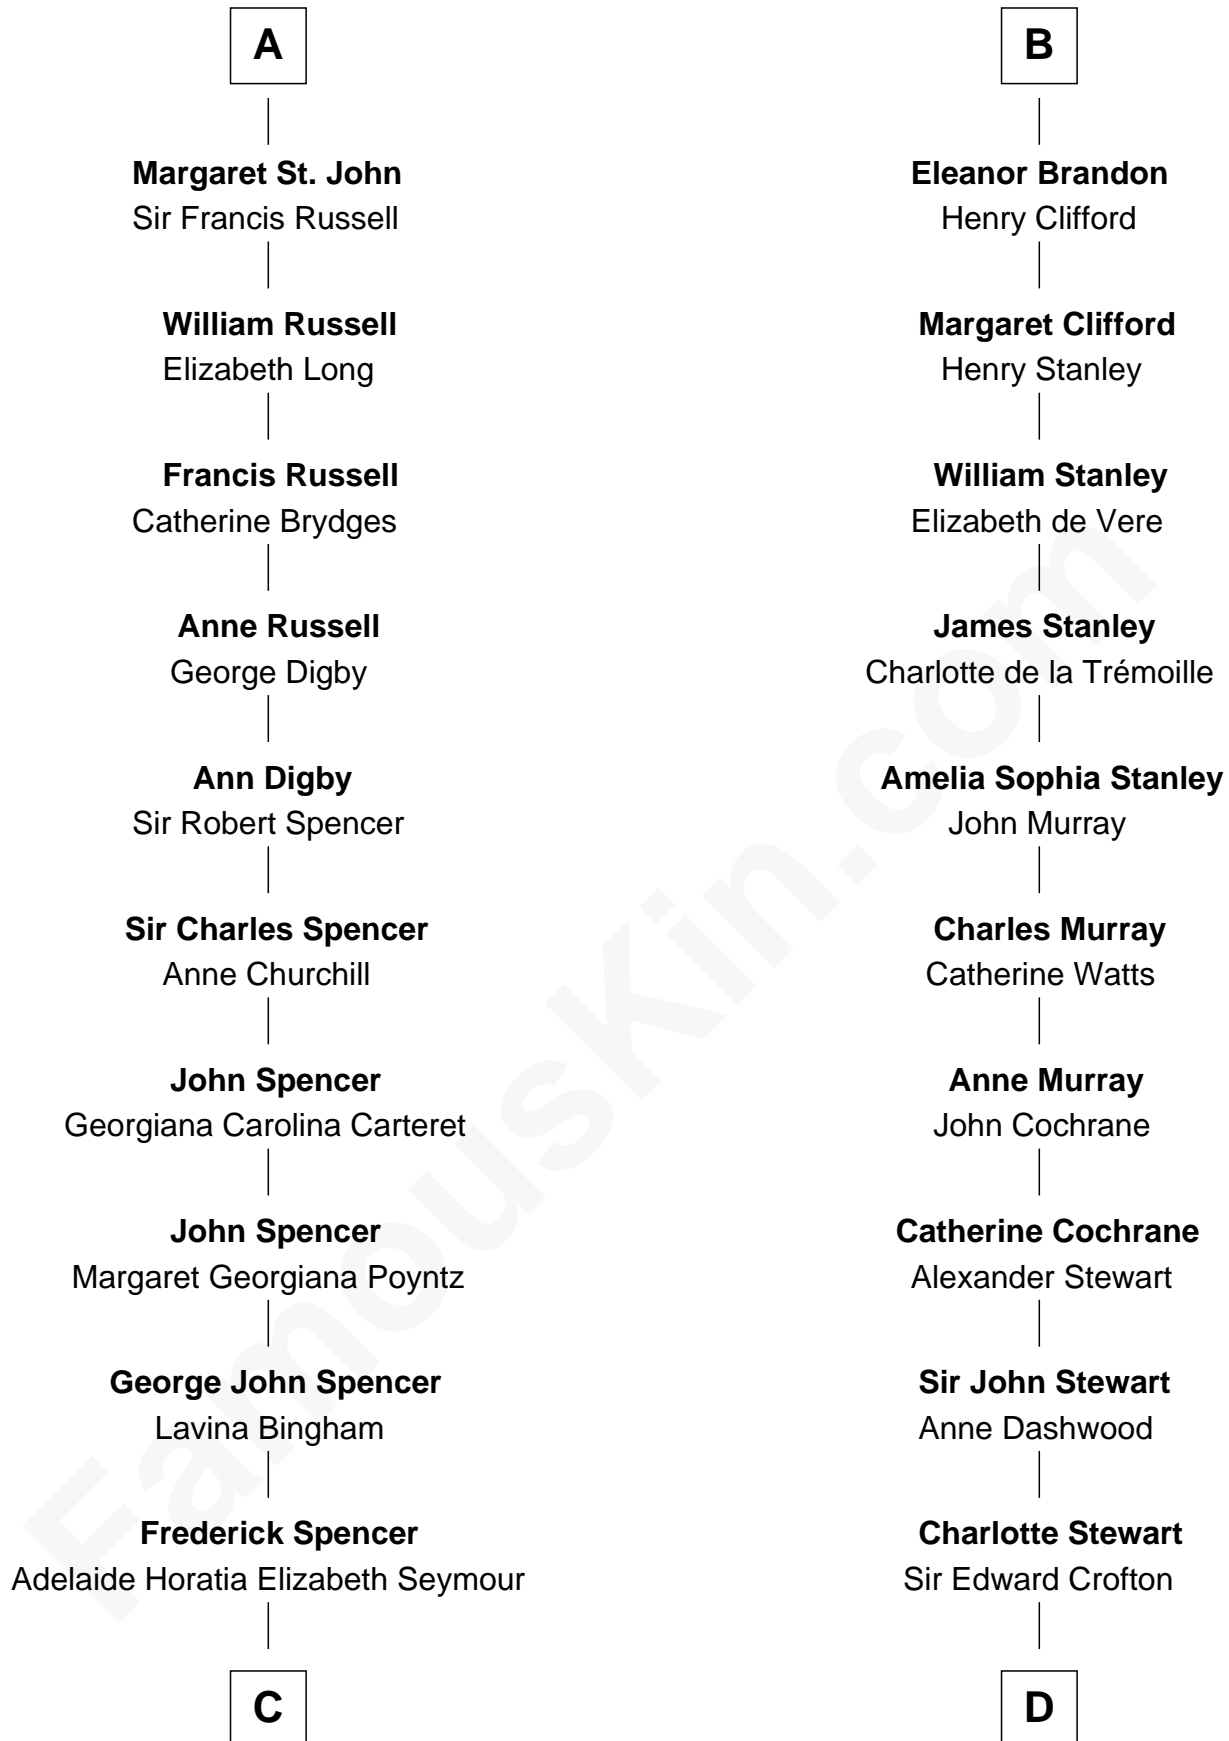

# FamousKin.com Relationship Chart of

**Prince Harry**  
*Duke of Sussex*

21st cousin of

**Guy Ritchie**  
*British Filmmaker*

**C**

**Charles Robert Spencer**

Margaret Baring

**Albert Edward John Spencer**

Cynthia Elinor Beatrix Hamilton

**Edward John Spencer**

Frances Ruth Burke Roche

**Princess Diana Frances Spencer**

Charles III, King of the United Kingdom

**Prince Harry**

*Duke of Sussex*

**D**