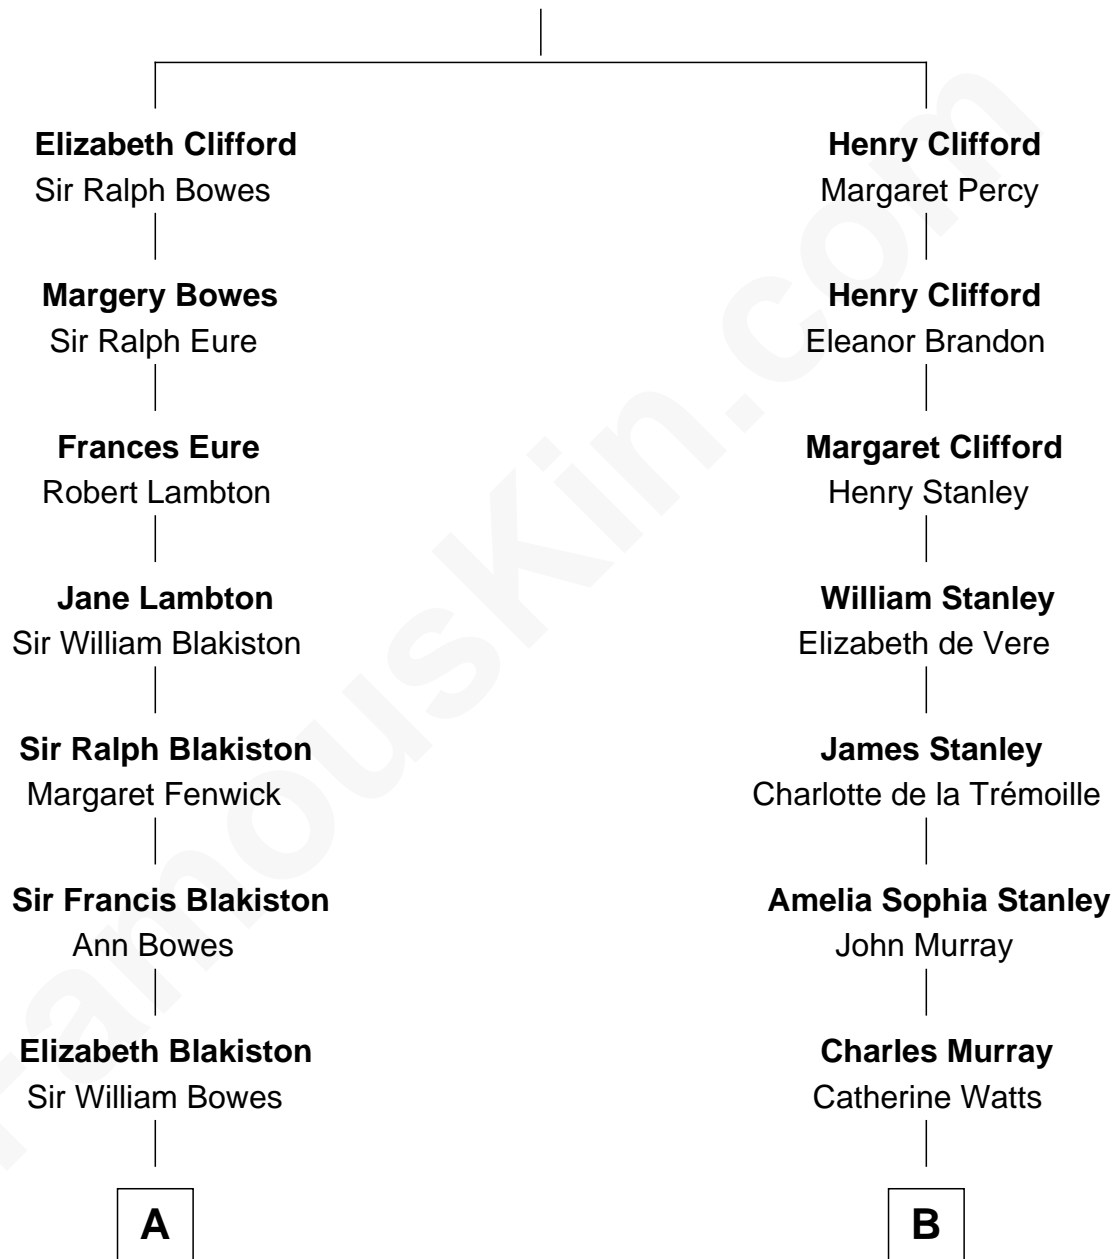

FamousKin.com Relationship Chart of

Prince Harry
Duke of Sussex

15th cousin 1 time removed of

Guy Ritchie
British Filmmaker

Henry Clifford
Anne St. John

A

Sir George Bowes

Mary Gilbert

Mary Eleanor Bowes

John Lyon

Thomas Lyon-Bowes

Mary Elizabeth L. R. Carpenter

Thomas George Lyon-Bowes

Charlotte Grimstead

Claude Bowes-Lyon

Frances Dora Smith