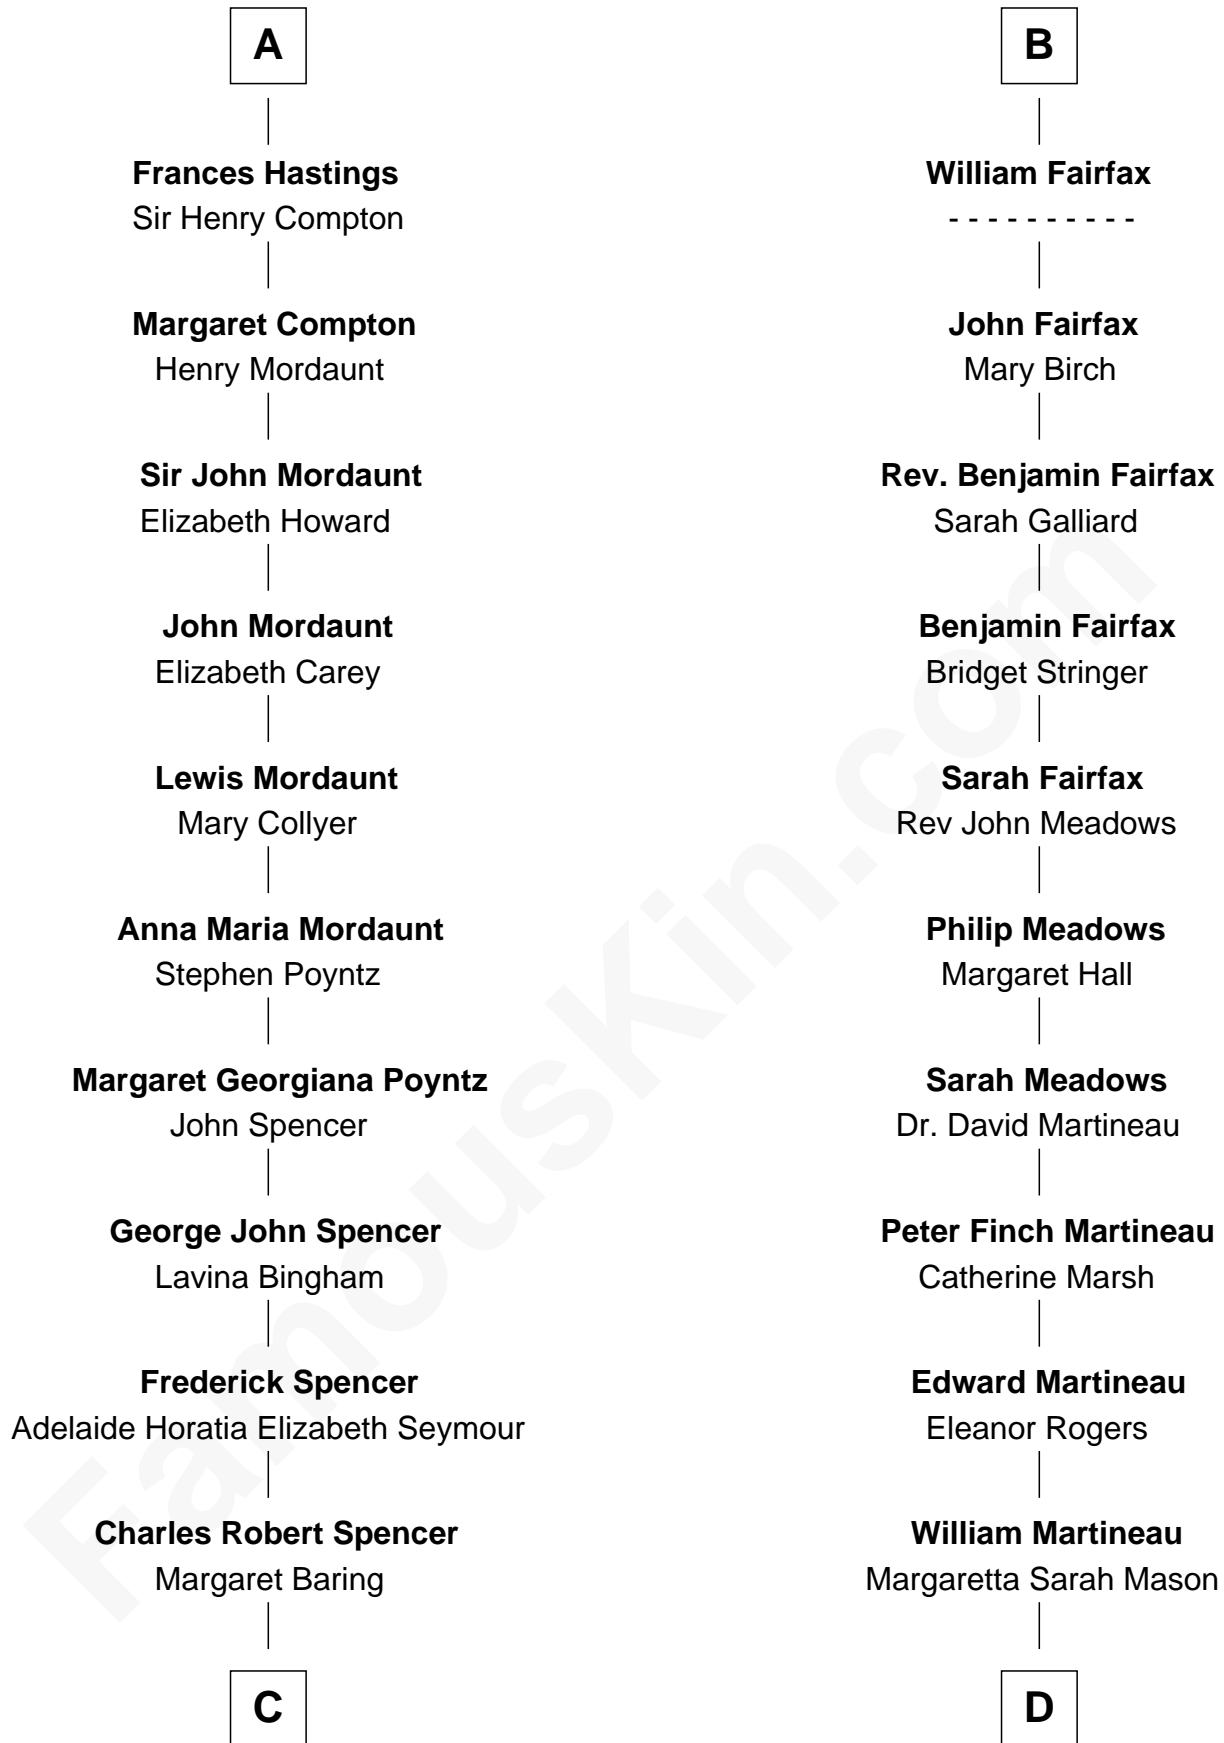

# FamousKin.com Relationship Chart of

**Prince Harry**  
*Duke of Sussex*

20th cousin of

**Guy Ritchie**  
*British Filmmaker*

**Sir Henry de Percy**  
Eleanor de Arundel

**C**

**Albert Edward John Spencer**  
Cynthia Elinor Beatrix Hamilton

**Edward John Spencer**  
Frances Ruth Burke Roche

**Princess Diana Frances Spencer**  
Charles III, King of the United Kingdom

**Prince Harry**  
*Duke of Sussex*

**D**

**Edith Jane Martineau**  
Vivian Guy Ouseley McLaughlin