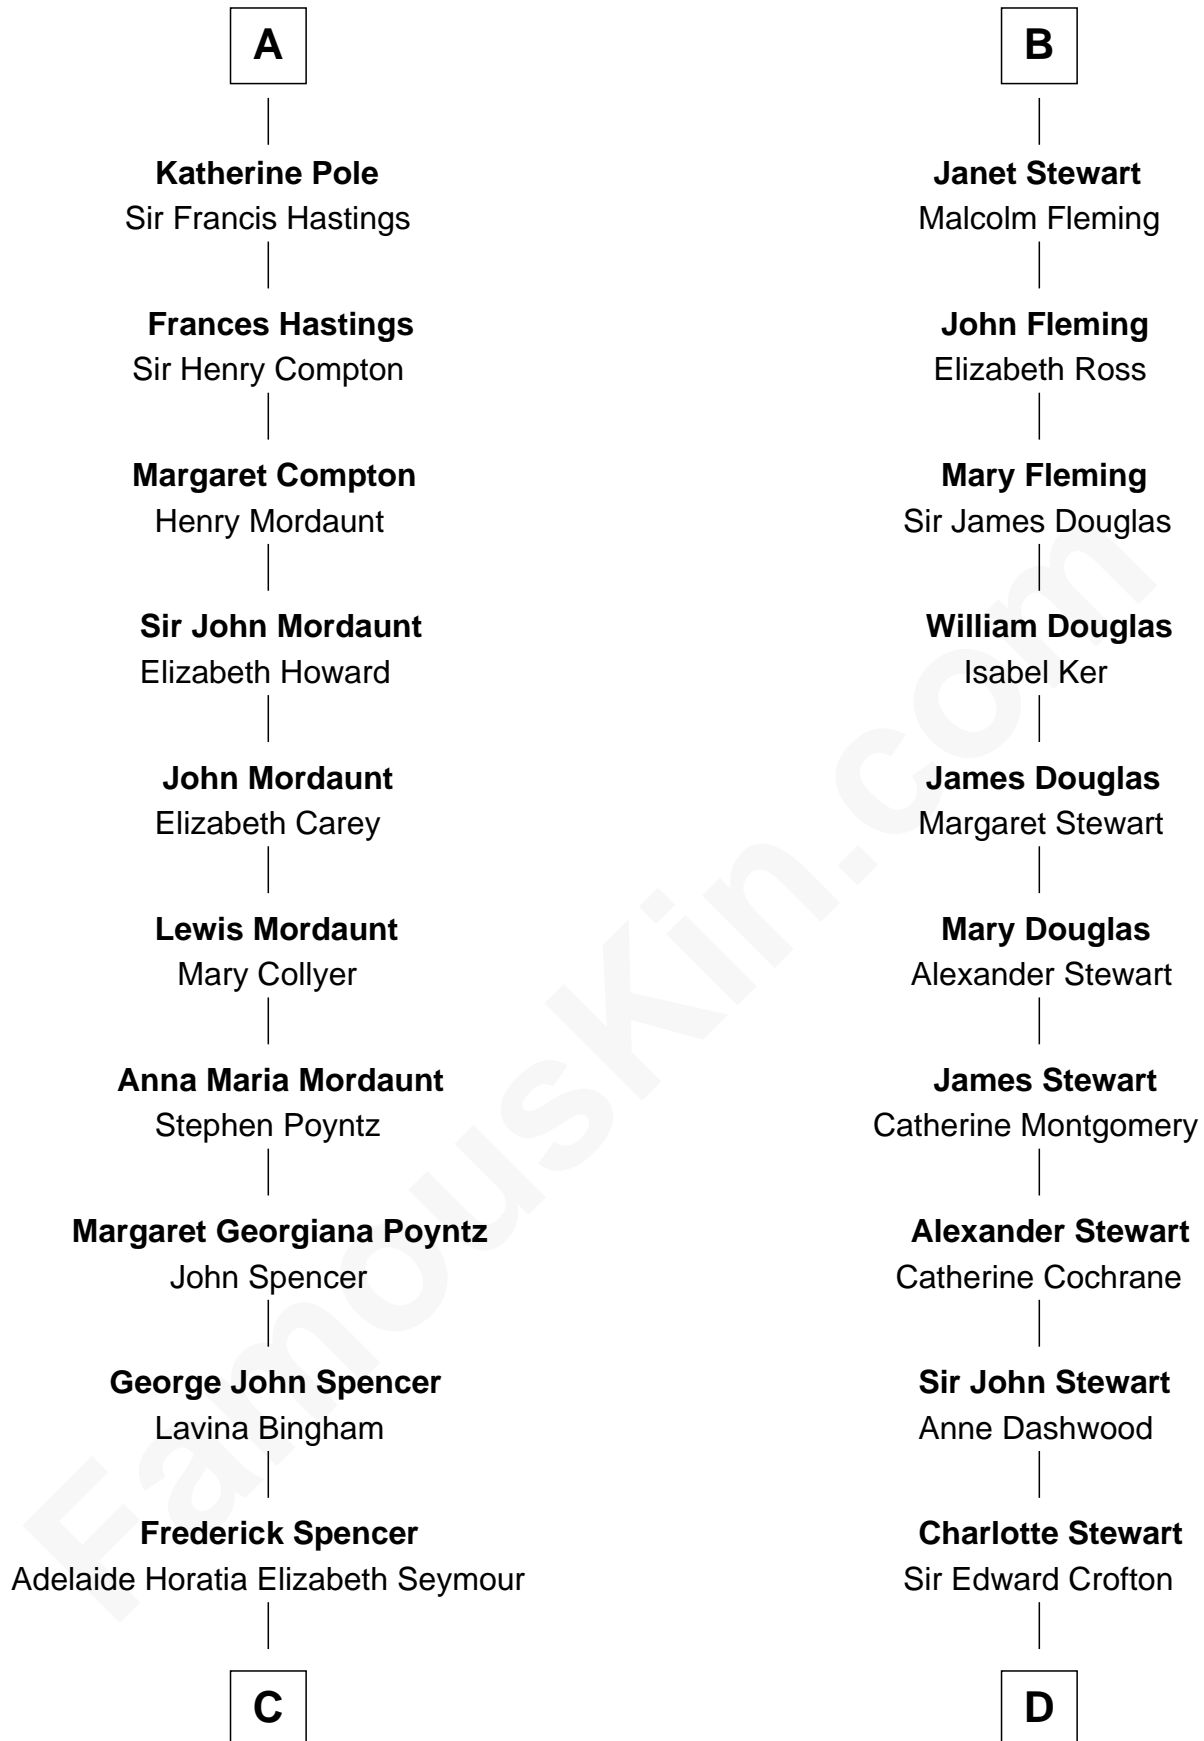

# FamousKin.com Relationship Chart of

**Prince Harry**  
*Duke of Sussex*

21st cousin of

**Guy Ritchie**  
*British Filmmaker*

**C**

**Charles Robert Spencer**

Margaret Baring

**Albert Edward John Spencer**

Cynthia Elinor Beatrix Hamilton

**Edward John Spencer**

Frances Ruth Burke Roche

**Princess Diana Frances Spencer**

Charles III, King of the United Kingdom

**Prince Harry**

*Duke of Sussex*

**D**