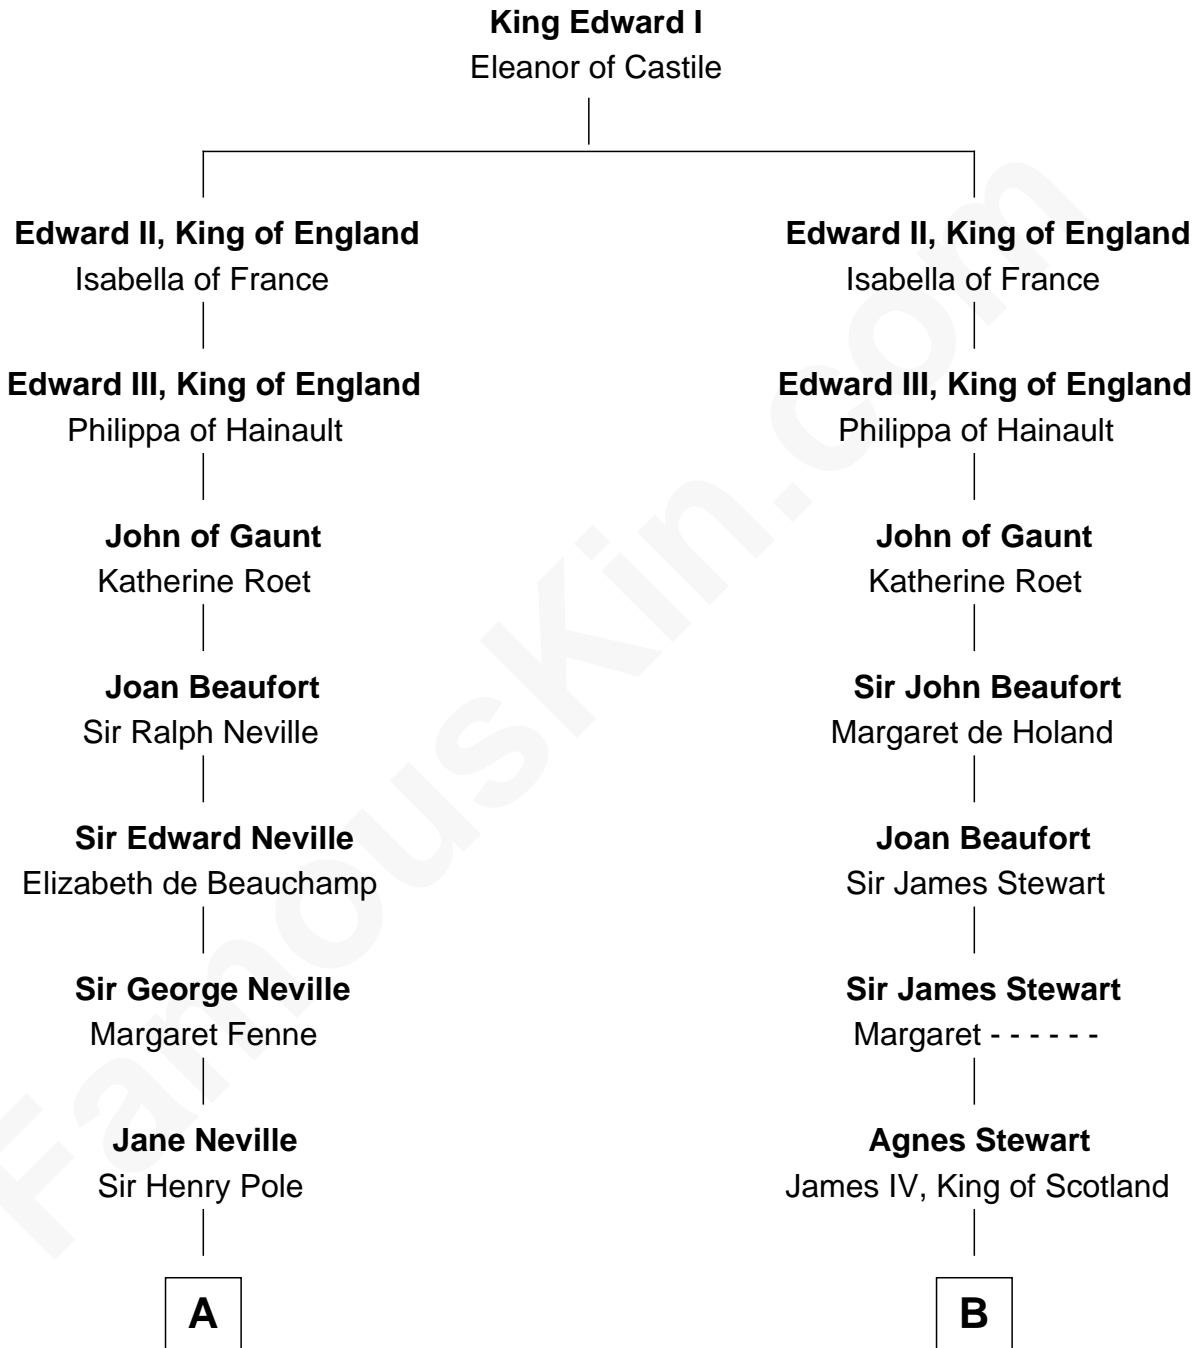

# FamousKin.com Relationship Chart of

**Prince Harry**  
*Duke of Sussex*

21st cousin of

**Guy Ritchie**  
*British Filmmaker*

**C**

**Charles Robert Spencer**

Margaret Baring

**Albert Edward John Spencer**

Cynthia Elinor Beatrix Hamilton

**Edward John Spencer**

Frances Ruth Burke Roche

**Princess Diana Frances Spencer**

Charles III, King of the United Kingdom

**Prince Harry**

*Duke of Sussex*

**D**