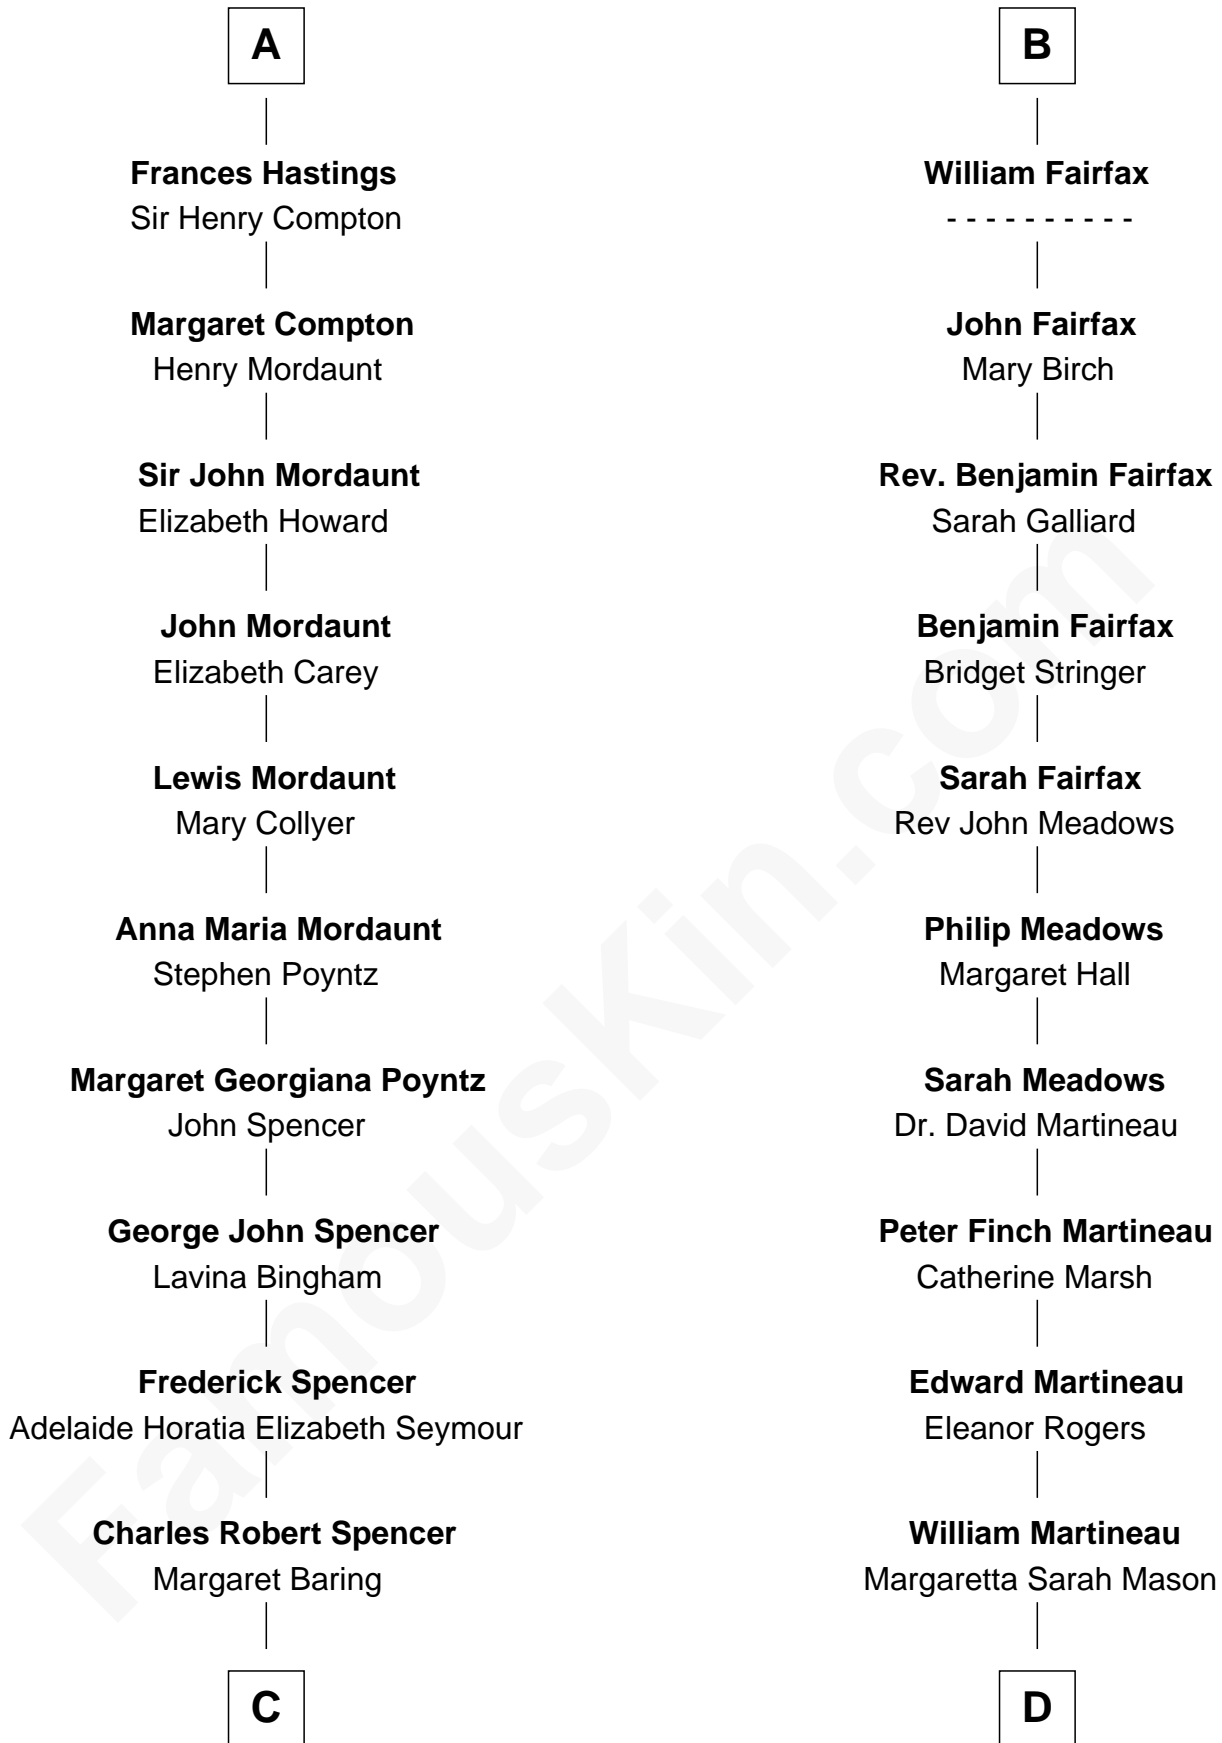

FamousKin.com Relationship Chart of

Prince Harry
Duke of Sussex

20th cousin of

Guy Ritchie
British Filmmaker

C

Albert Edward John Spencer

Cynthia Elinor Beatrix Hamilton

Edward John Spencer

Frances Ruth Burke Roche

Princess Diana Frances Spencer

Charles III, King of the United Kingdom

Prince Harry

Duke of Sussex

D

Edith Jane Martineau

Vivian Guy Ouseley McLaughlin