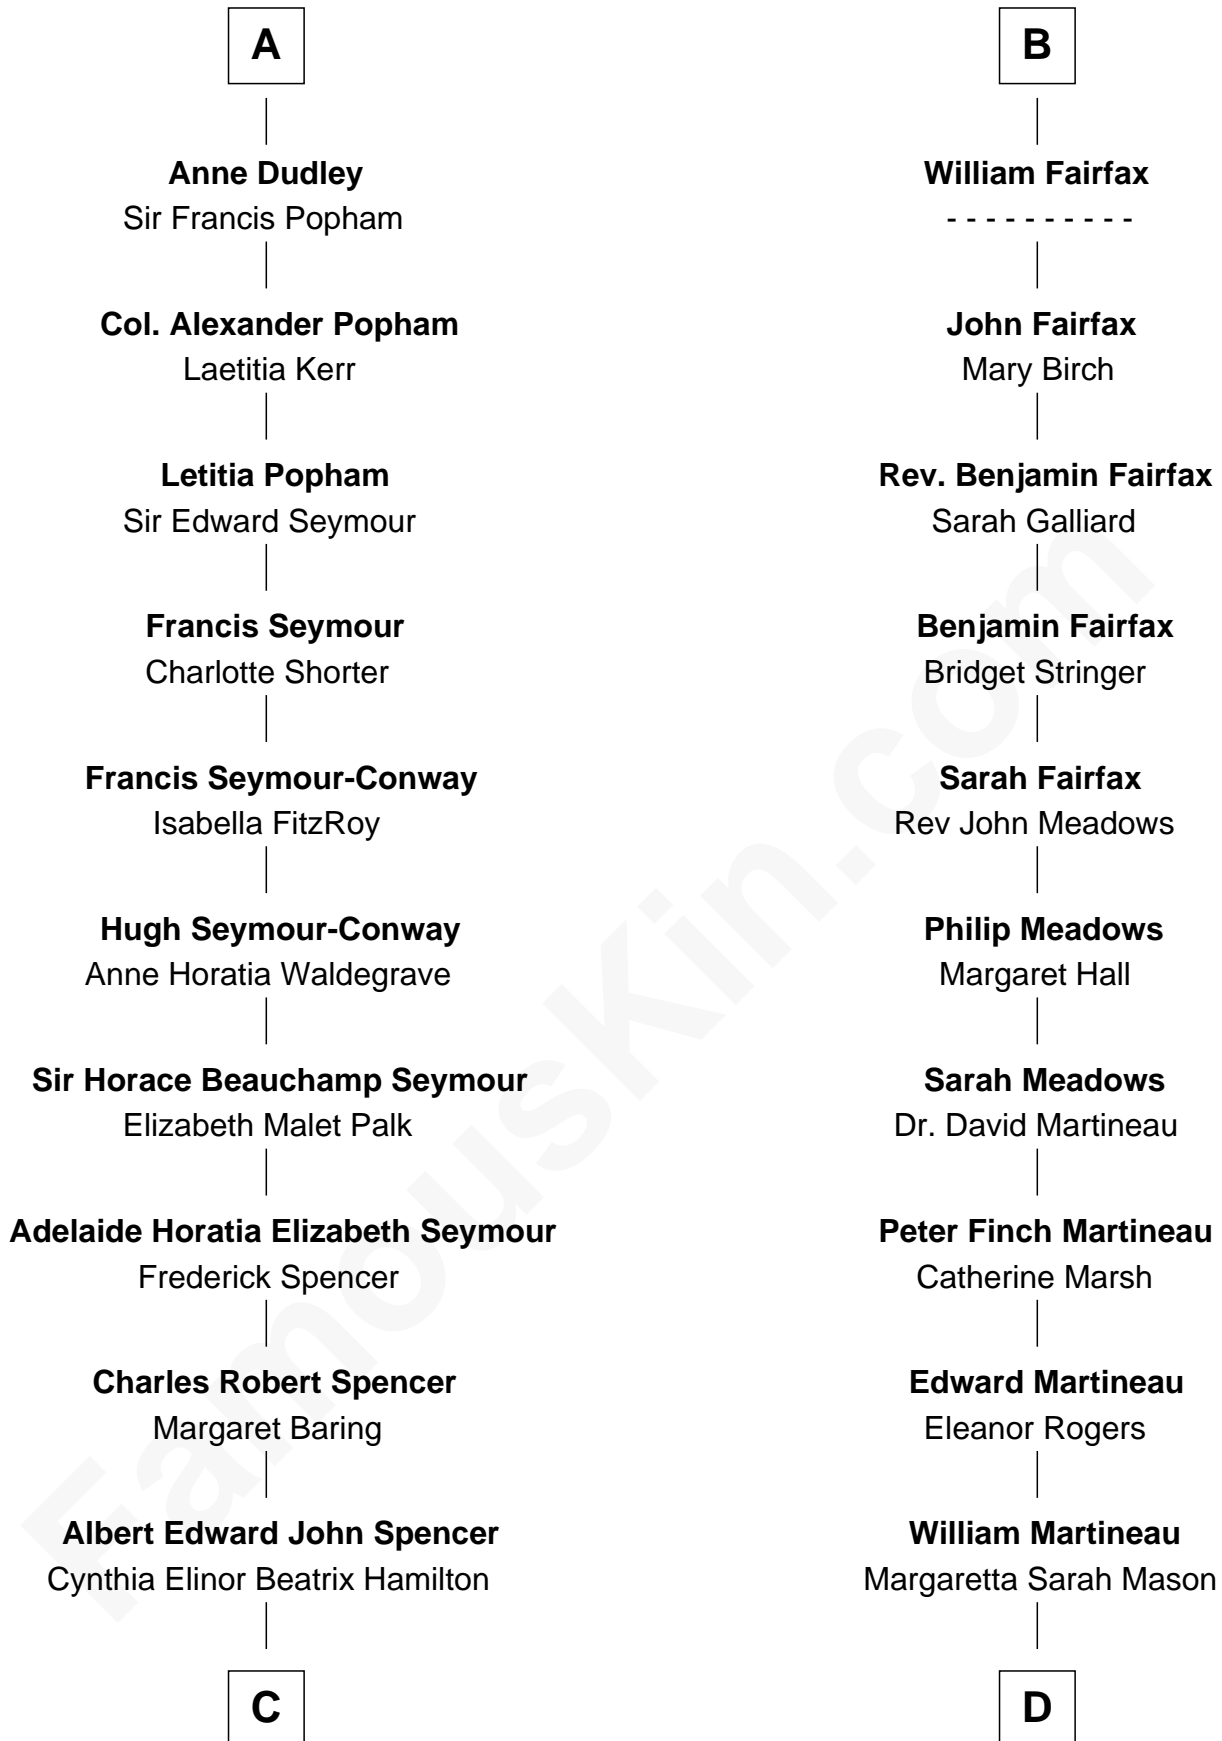

FamousKin.com

Relationship Chart of

Prince Harry
Duke of Sussex

19th cousin 1 time removed of

Guy Ritchie
British Filmmaker

Ralph de Stafford
Margaret de Audley

Sir Hugh de Stafford
Philippa de Beauchamp

Margaret de Stafford
Sir Ralph Neville

Ralph de Neville
Mary Ferrers

John Neville
Elizabeth Newmarch

Jane de Neville
Sir William Gascoigne

Sir William Gascoigne
Margaret Percy

Agnes Gascoigne
Sir Thomas Fairfax

B

C

Edward John Spencer
Frances Ruth Burke Roche

Princess Diana Frances Spencer
Charles III, King of the United Kingdom

Prince Harry
Duke of Sussex

D

Edith Jane Martineau
Vivian Guy Ouseley McLaughlin

Doris Margaretta McLaughlin
Stuart John Ritchie

John Vivian Ritchie
Amber Mary Parkinson