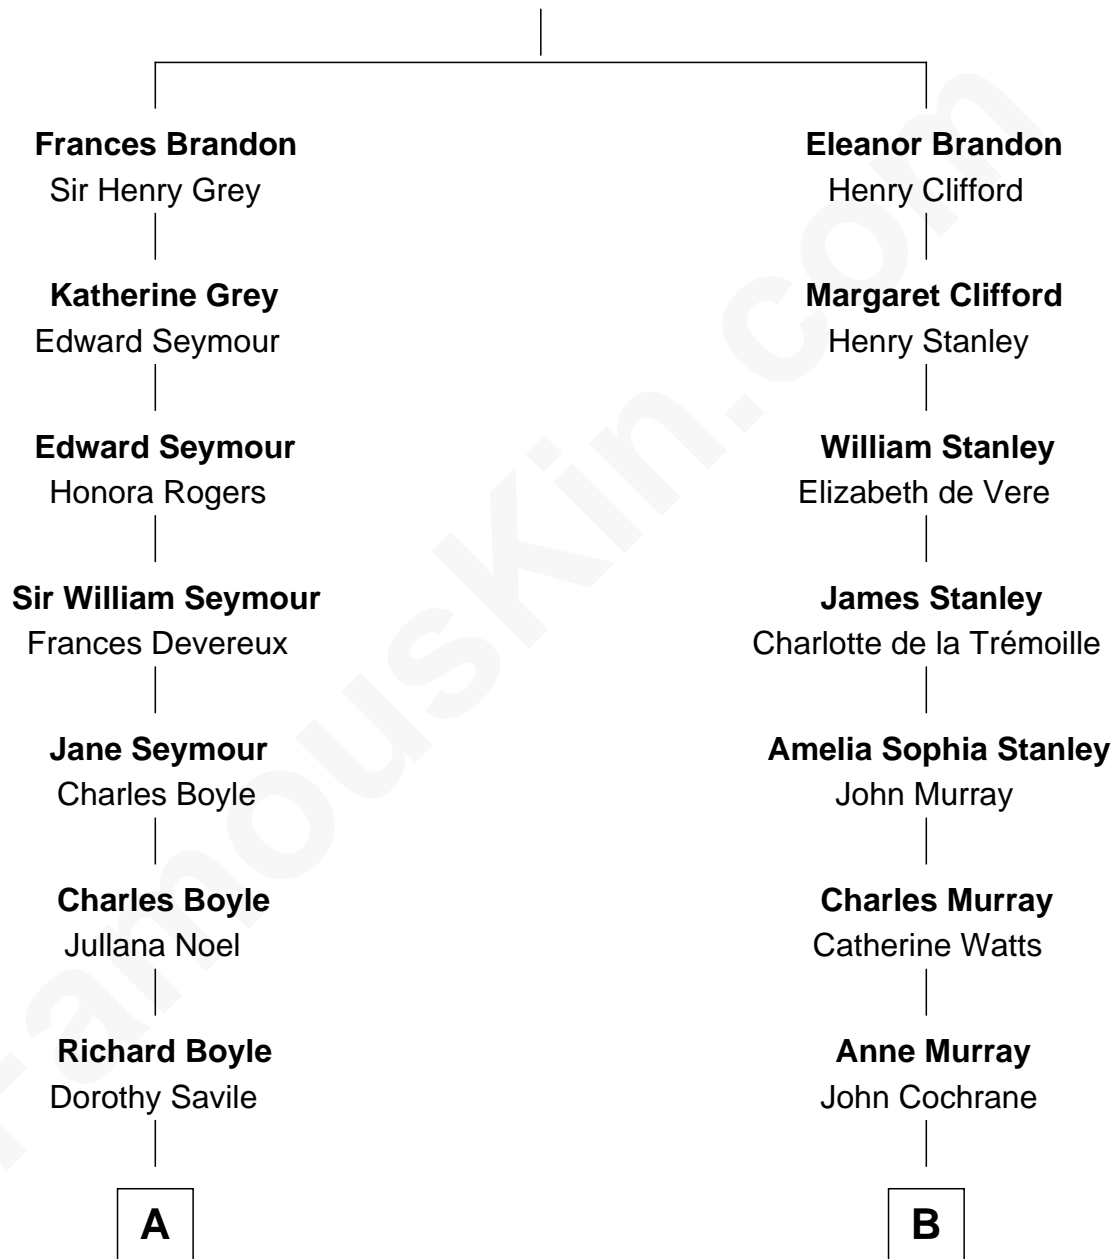

FamousKin.com Relationship Chart of

Prince Harry
Duke of Sussex

14th cousin 1 time removed of

Guy Ritchie
British Filmmaker

Sir Charles Brandon
Mary Tudor

A

Charlotte Elizabeth Boyle

Sir William Cavendish

Elizabeth Bowes-Lyon

George VI, King of the United Kingdom

Elizabeth II, Queen of the United Kingdom

Prince Philip of Edinburgh

Charles III, King of the United Kingdom

Princess Diana Frances Spencer

Prince Harry