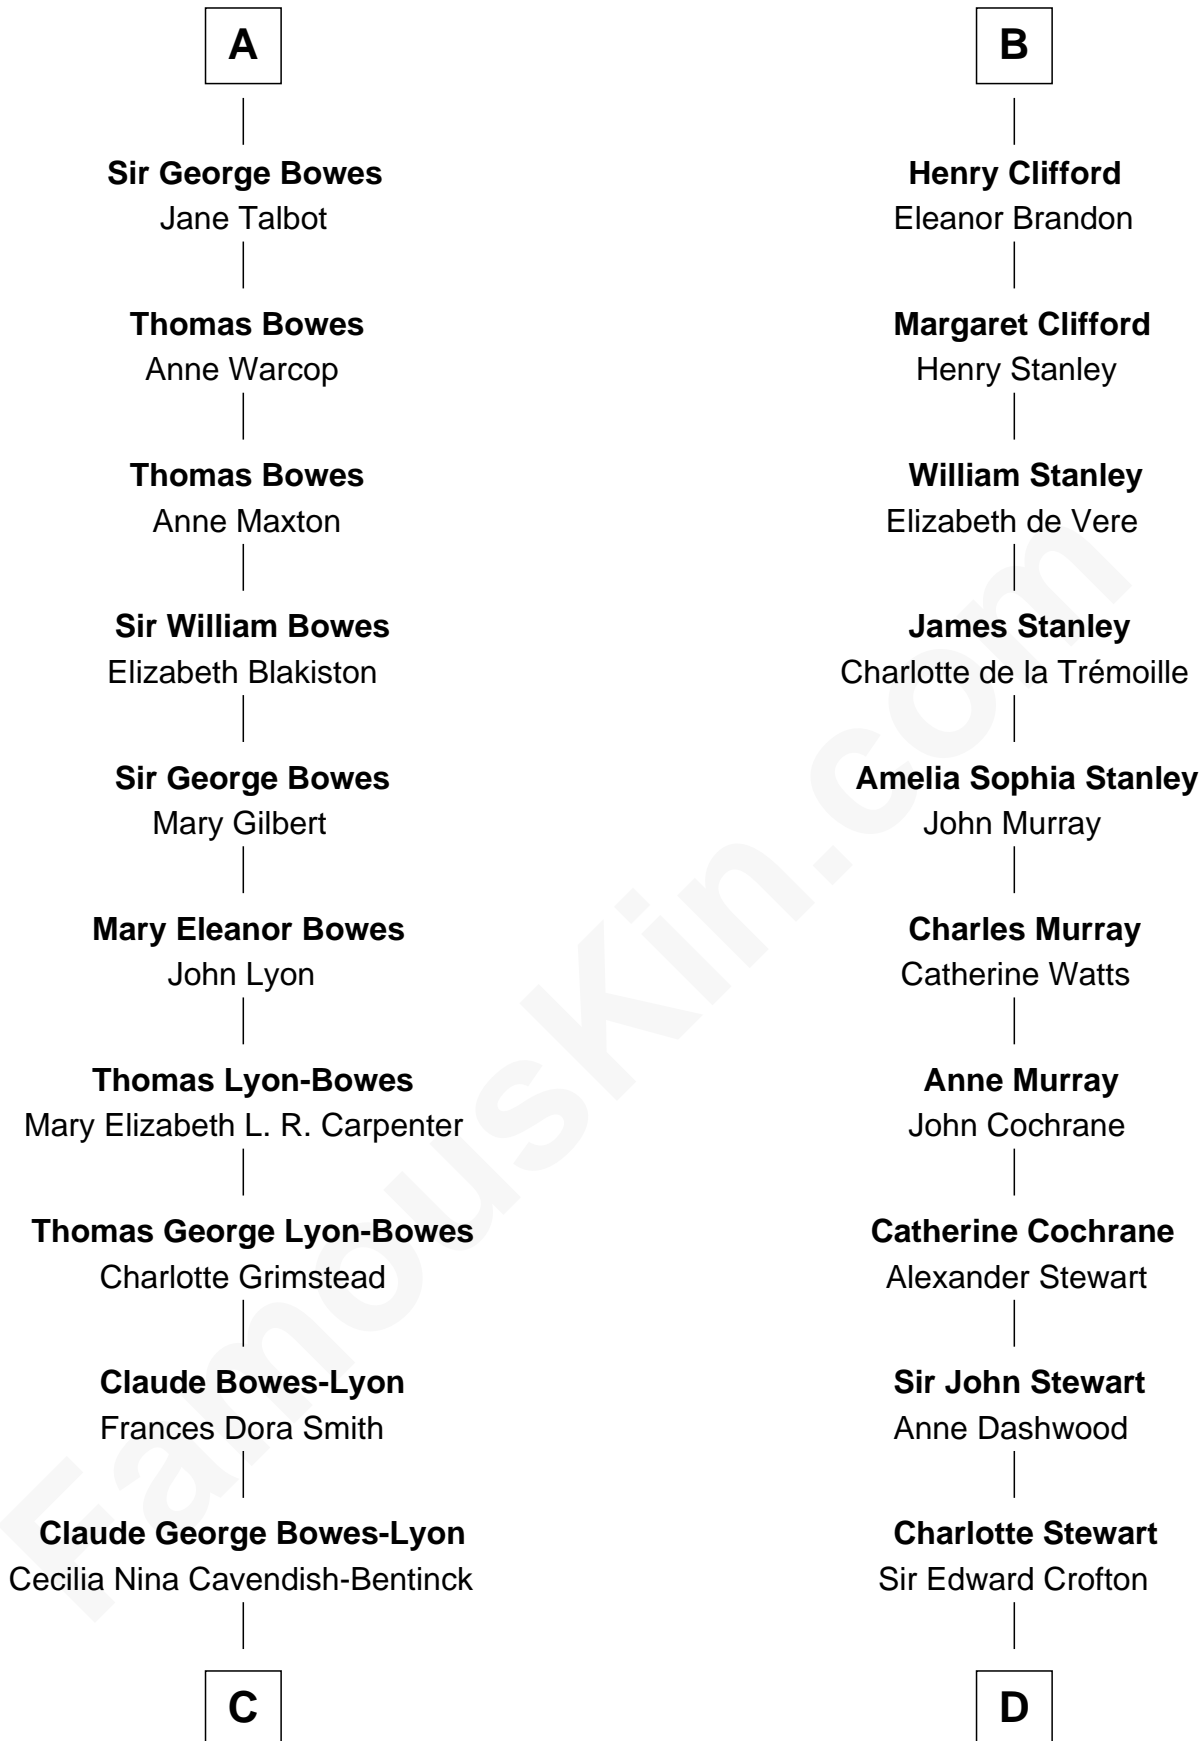

# FamousKin.com Relationship Chart of

**Prince Harry**  
*Duke of Sussex*

20th cousin 1 time removed of

**Guy Ritchie**  
*British Filmmaker*

**Sir John Marmion**  
Maud de Furnival

**C**

**Elizabeth Bowes-Lyon**

George VI, King of the United Kingdom

**Elizabeth II, Queen of the United Kingdom**

Prince Philip of Edinburgh

**Charles III, King of the United Kingdom**

Princess Diana Frances Spencer

**Prince Harry**

*Duke of Sussex*