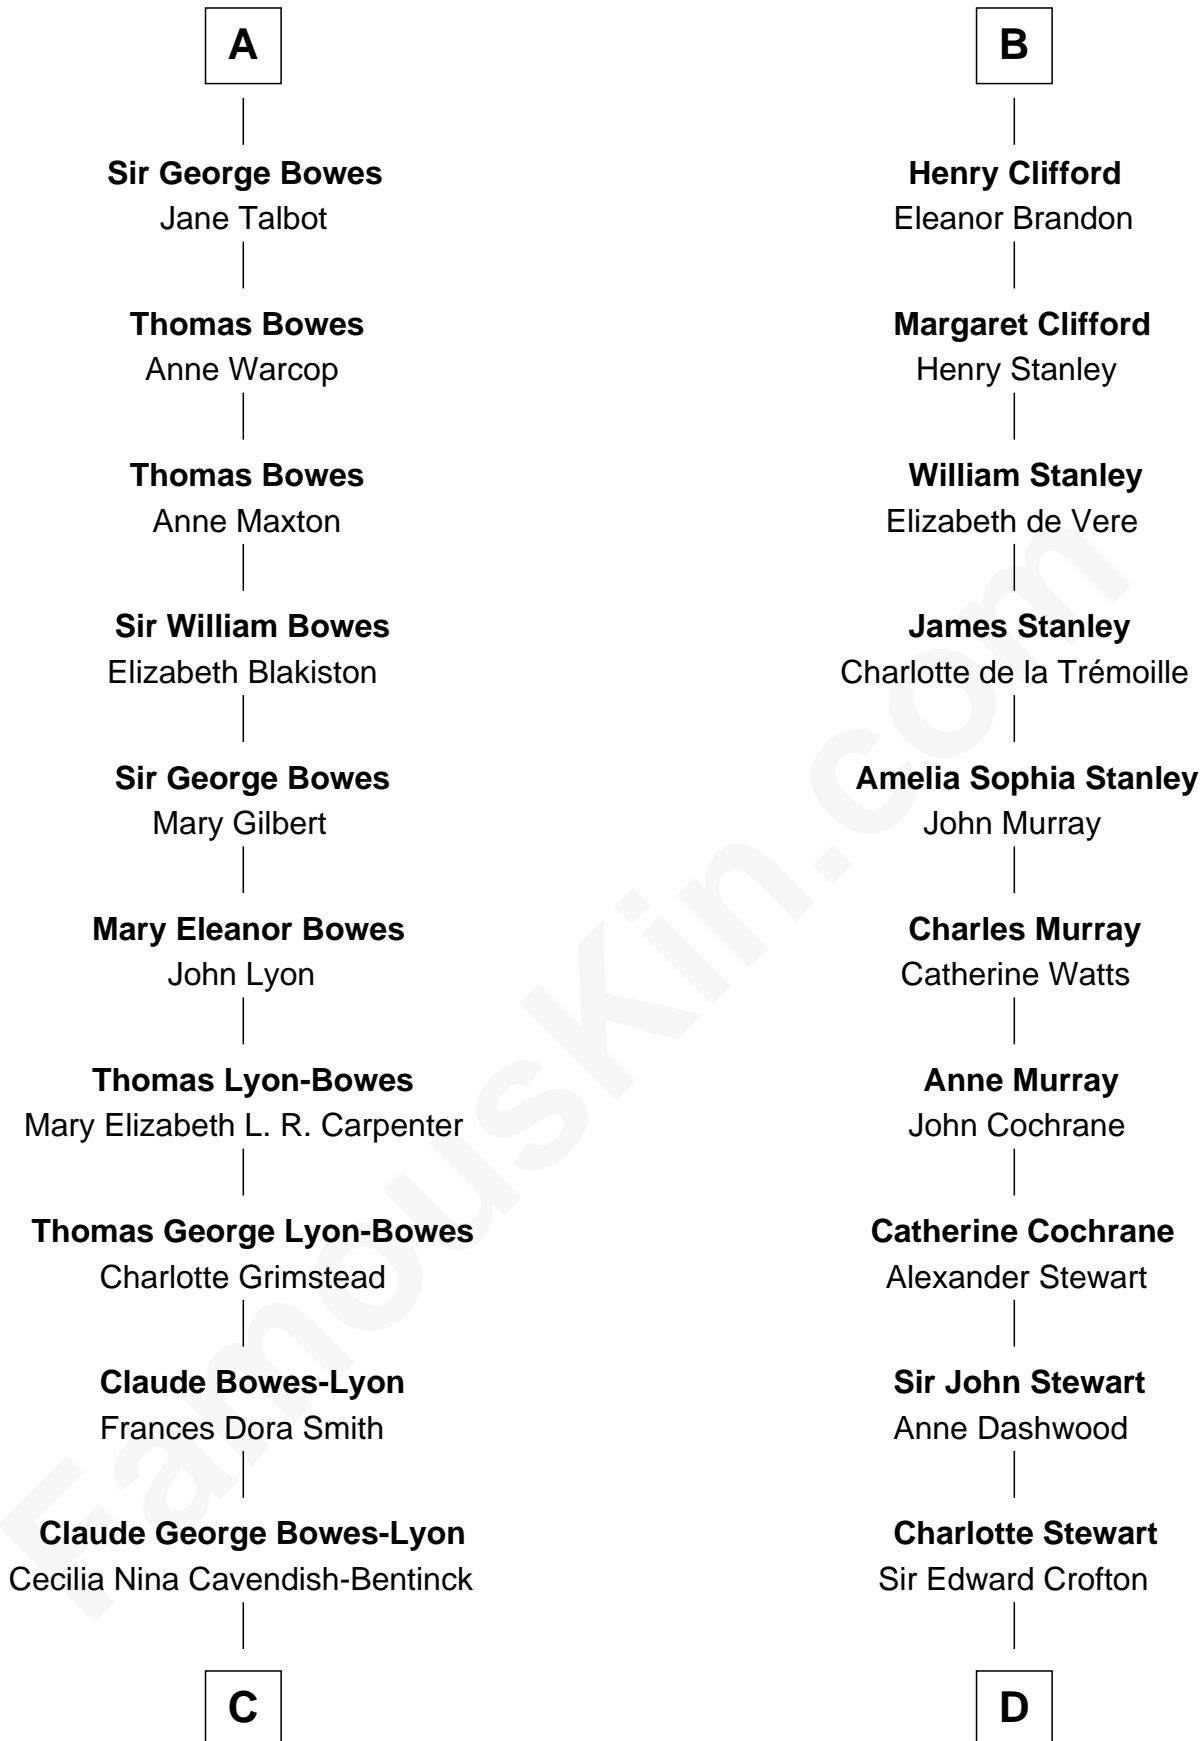

FamousKin.com Relationship Chart of

Prince Harry
Duke of Sussex

20th cousin 1 time removed of

Guy Ritchie
British Filmmaker

Sir John de Grey
Margaret de Oddingseles

C

Elizabeth Bowes-Lyon

George VI, King of the United Kingdom

Elizabeth II, Queen of the United Kingdom

Prince Philip of Edinburgh

Charles III, King of the United Kingdom

Princess Diana Frances Spencer

Prince Harry

Duke of Sussex

D

Frederica Crofton