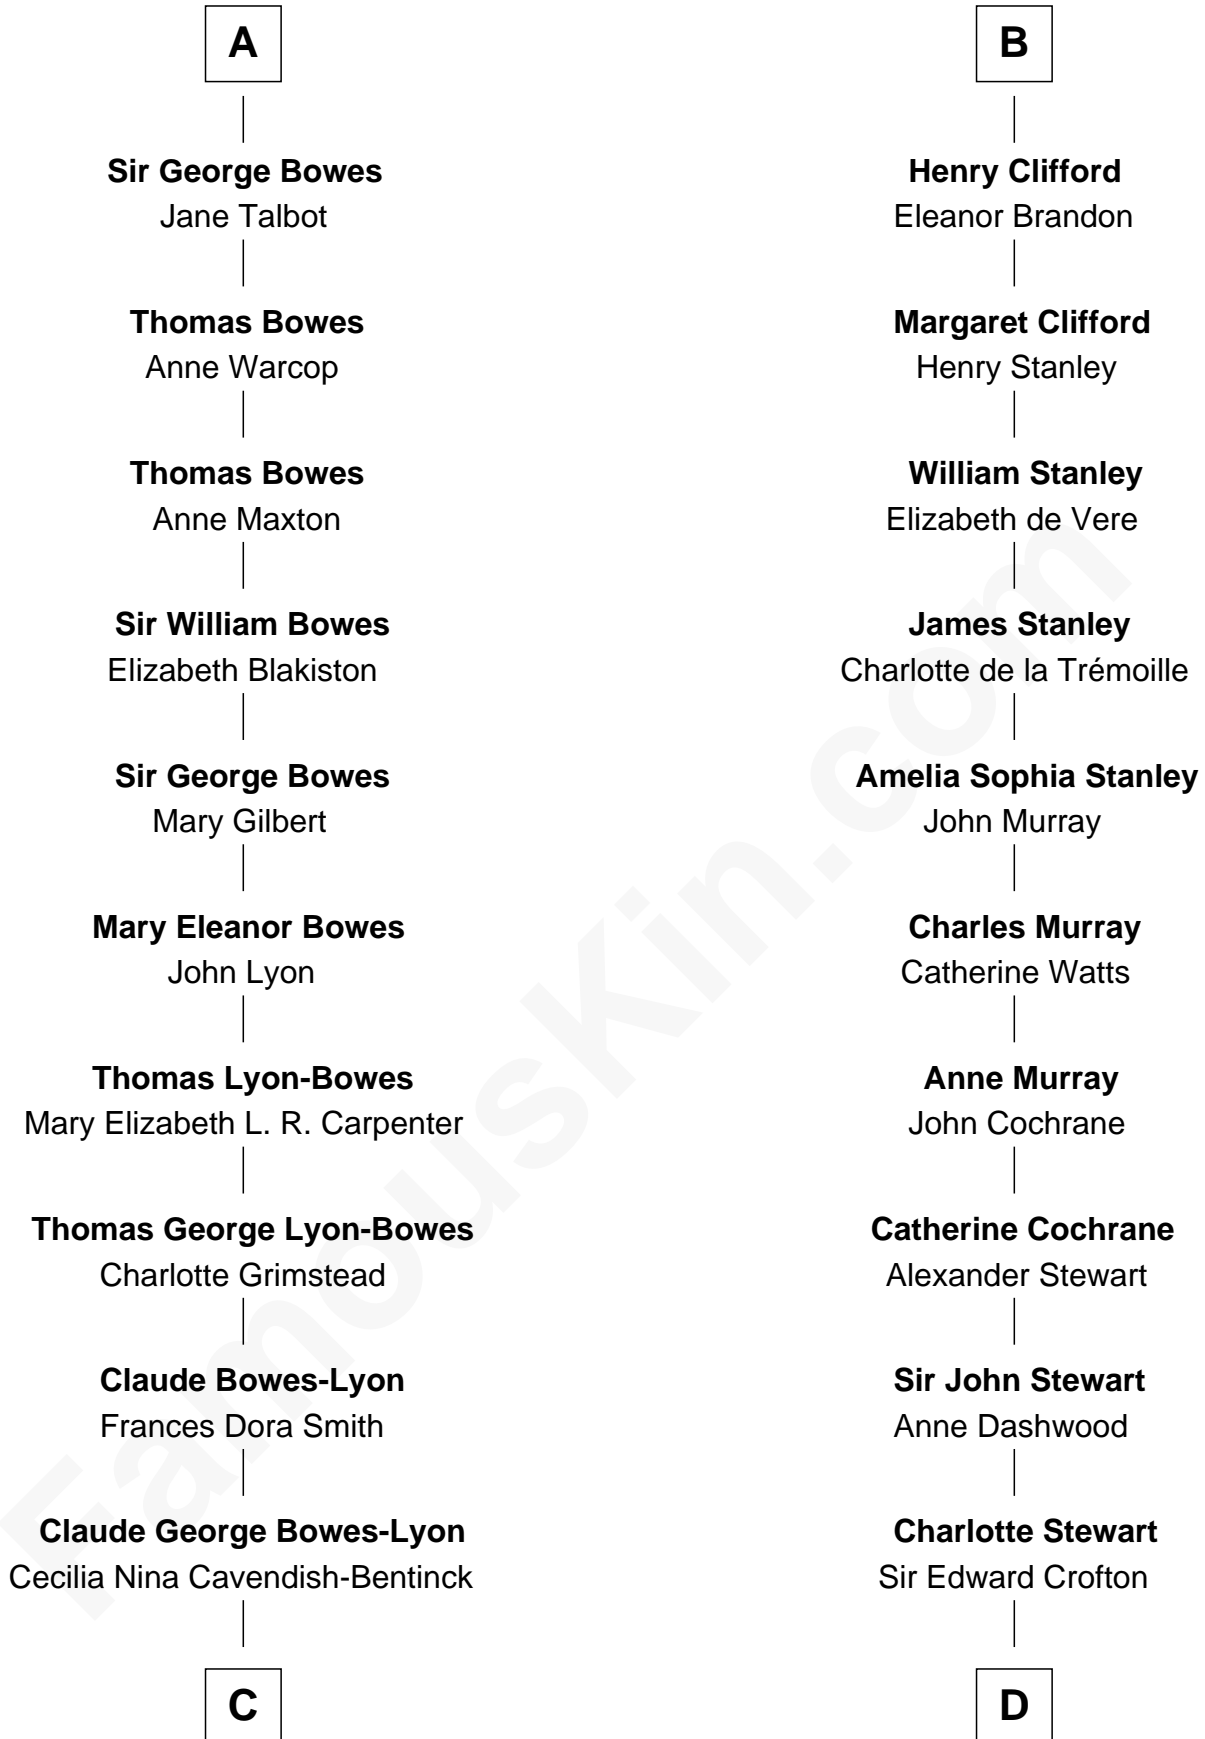

FamousKin.com Relationship Chart of

Prince Harry

Duke of Sussex

20th cousin 1 time removed of

Guy Ritchie

British Filmmaker

Sir John Bulmer

C

Elizabeth Bowes-Lyon

George VI, King of the United Kingdom

Elizabeth II, Queen of the United Kingdom

Prince Philip of Edinburgh

Charles III, King of the United Kingdom

Princess Diana Frances Spencer

Prince Harry