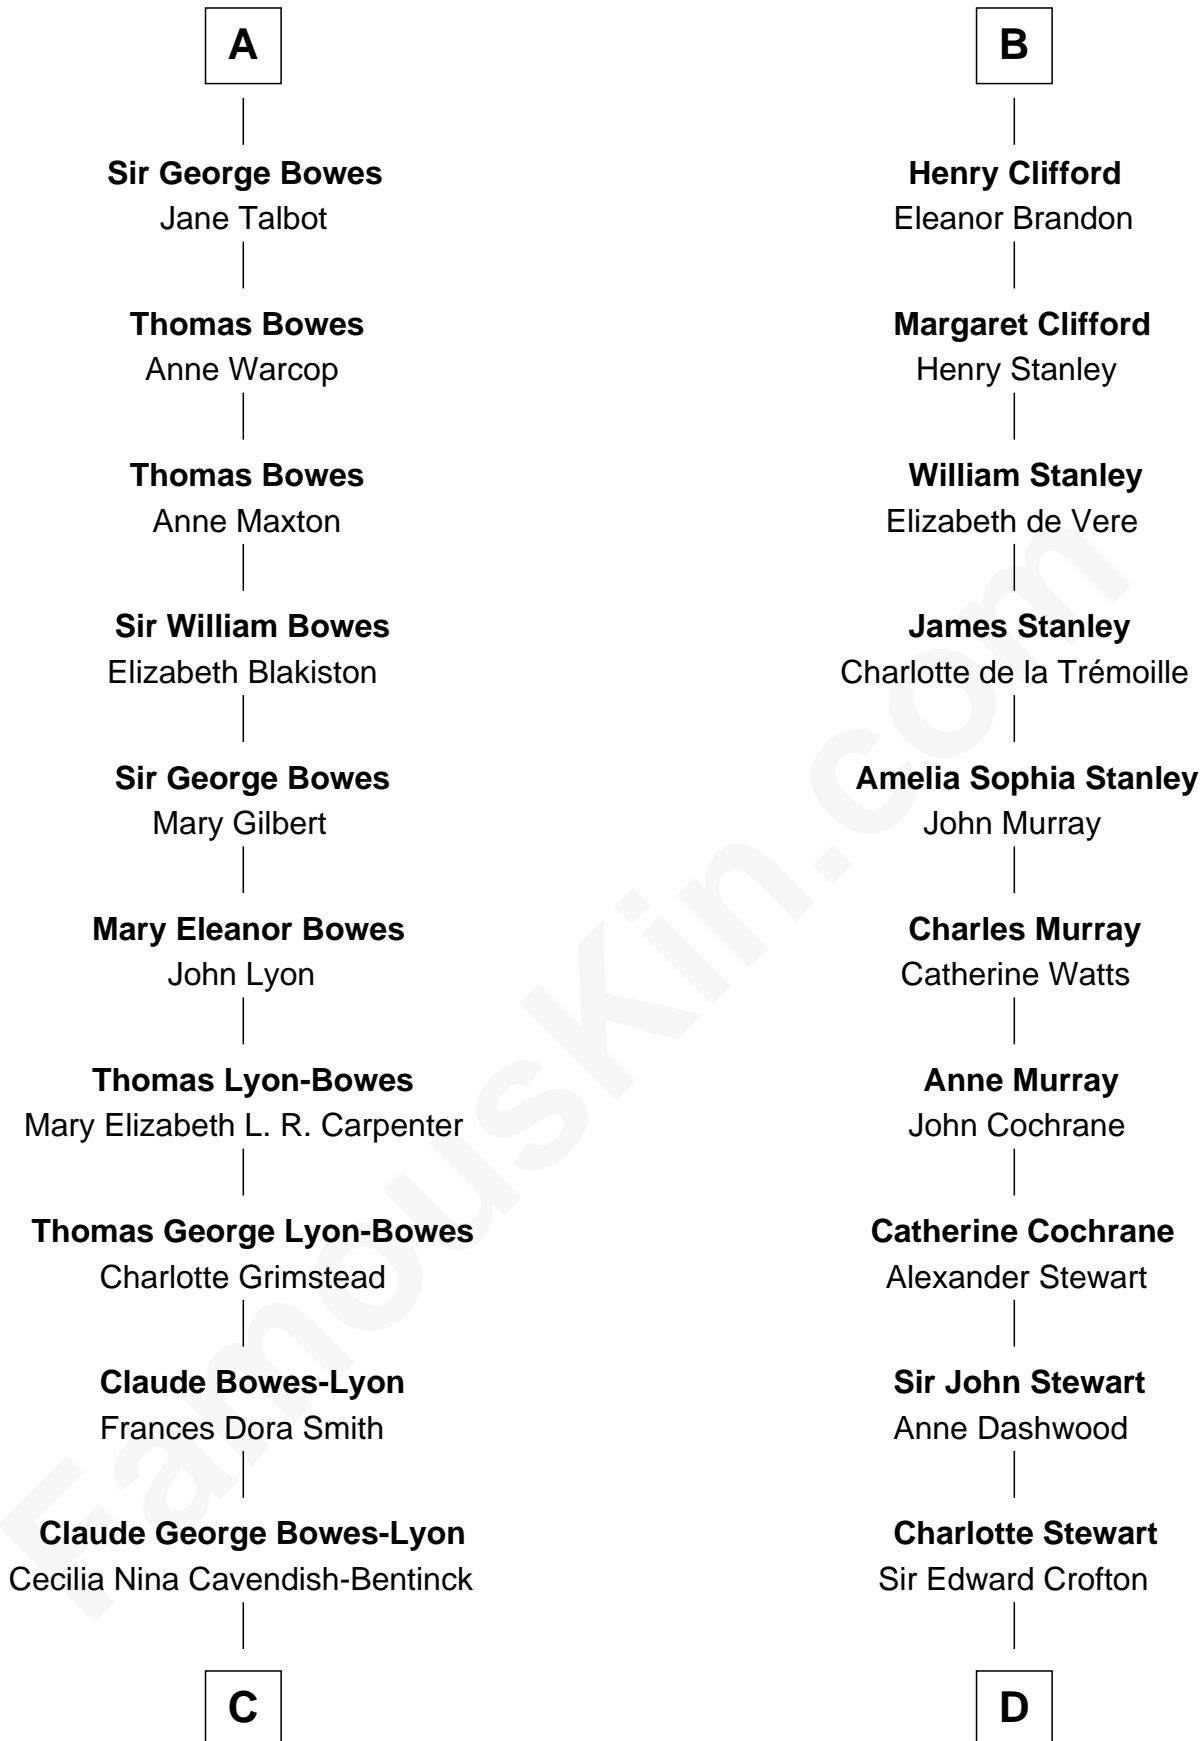

FamousKin.com Relationship Chart of

Prince Harry
Duke of Sussex

20th cousin 1 time removed of

Guy Ritchie
British Filmmaker

Sir Geoffrey le Scrope
Ivetta de Ros

C

Elizabeth Bowes-Lyon

George VI, King of the United Kingdom

Elizabeth II, Queen of the United Kingdom

Prince Philip of Edinburgh

Charles III, King of the United Kingdom

Princess Diana Frances Spencer

Prince Harry

Duke of Sussex

D

Frederica Crofton