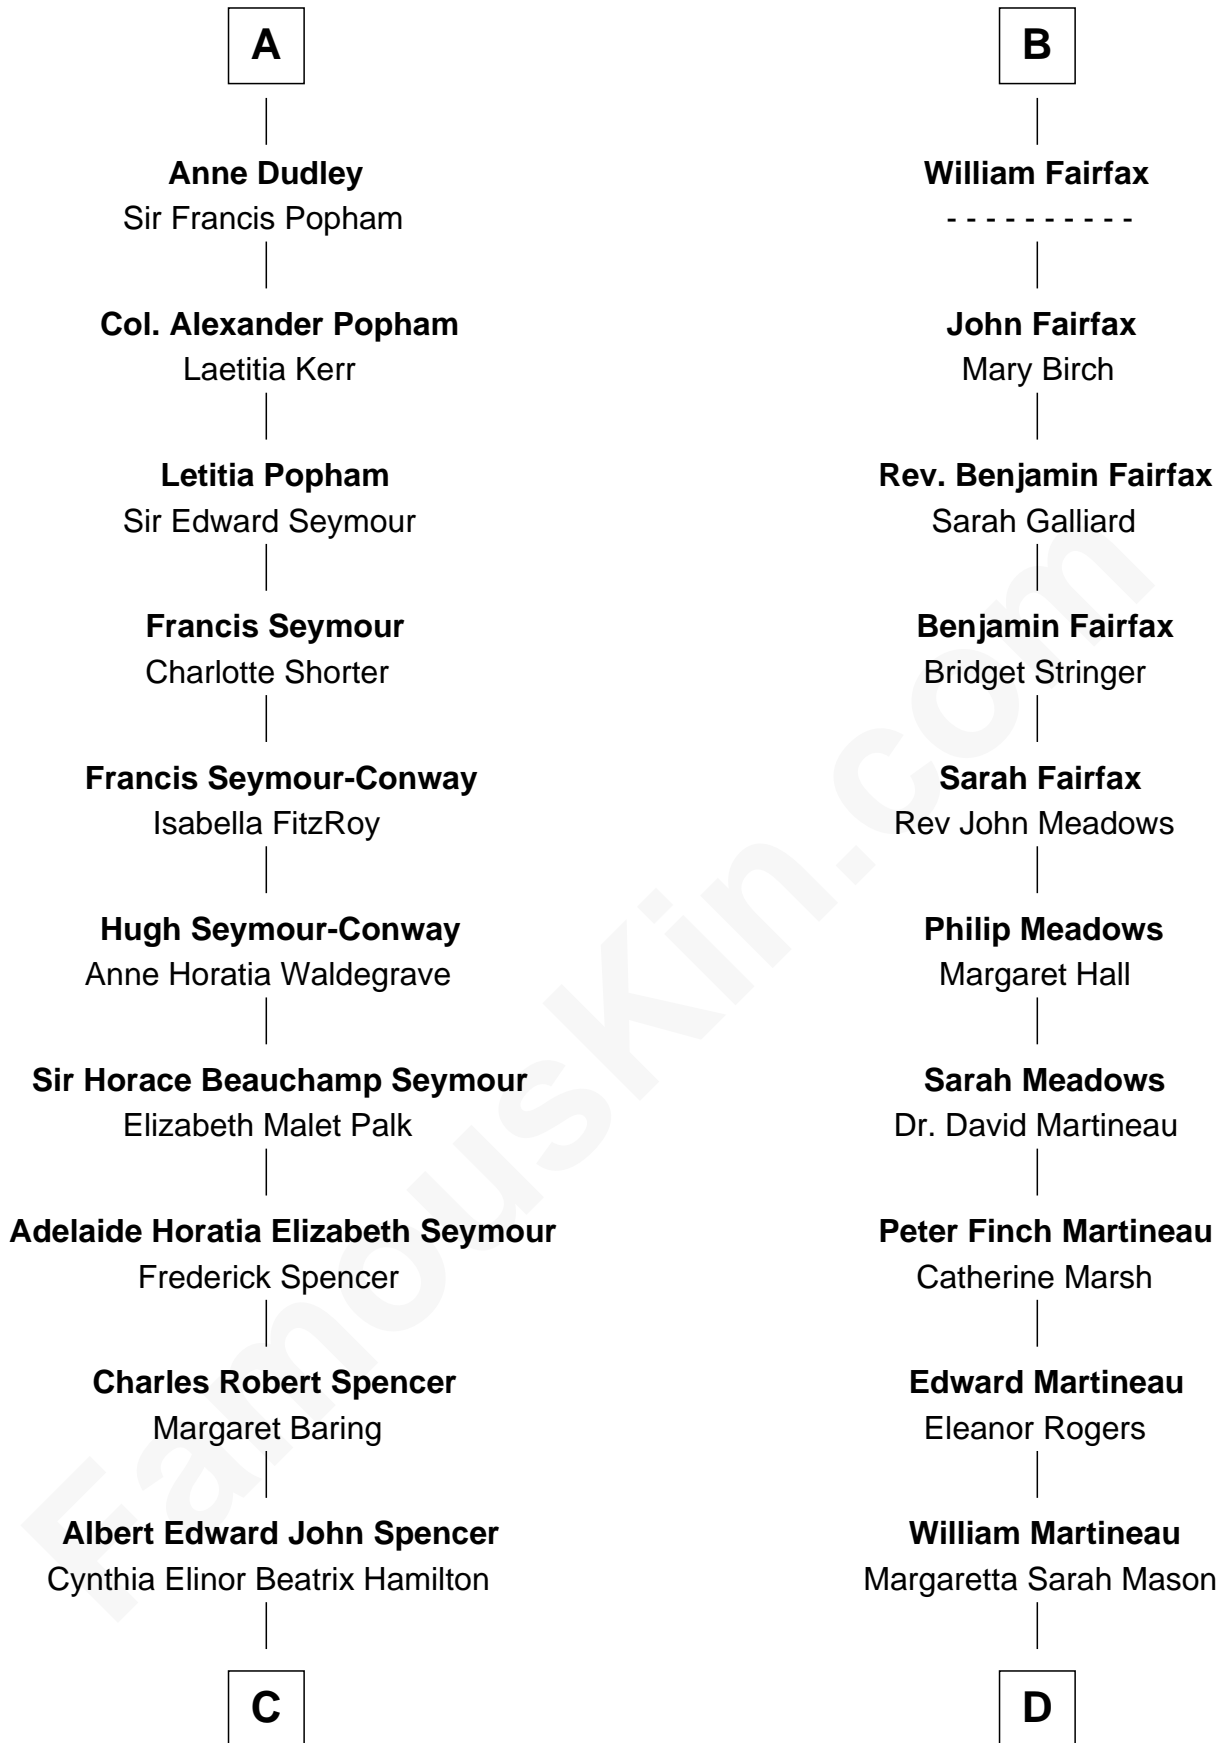

FamousKin.com Relationship Chart of

Prince Harry
Duke of Sussex

19th cousin 1 time removed of

Guy Ritchie
British Filmmaker

Eudo la Zouche
Milicent de Cantilupe

Eve la Zouche
Sir Maurice de Berkeley

Thomas de Berkeley
Katherine de Clyvedon

Sir John Berkeley
Elizabeth Betteshorne

Elizabeth Berkeley
Sir John Sutton

Sir Edmund Sutton
Matilda Clifford

Thomas Dudley
Grace Threlkeld

John Dudley
Elizabeth Gardiner

A

Eve la Zouche
Sir Maurice de Berkeley

Thomas de Berkeley
Katherine de Clyvedon

Sir John Berkeley
Elizabeth Betteshorne

Eleanor Berkeley
Sir Richard Poynings

Eleanor Poynings
Sir Henry Percy

Margaret Percy
Sir William Gascoigne

Agnes Gascoigne
Sir Thomas Fairfax

B

C

Edward John Spencer
Frances Ruth Burke Roche

Princess Diana Frances Spencer
Charles III, King of the United Kingdom

Prince Harry
Duke of Sussex

D

Edith Jane Martineau
Vivian Guy Ouseley McLaughlin

Doris Margaretta McLaughlin
Stuart John Ritchie