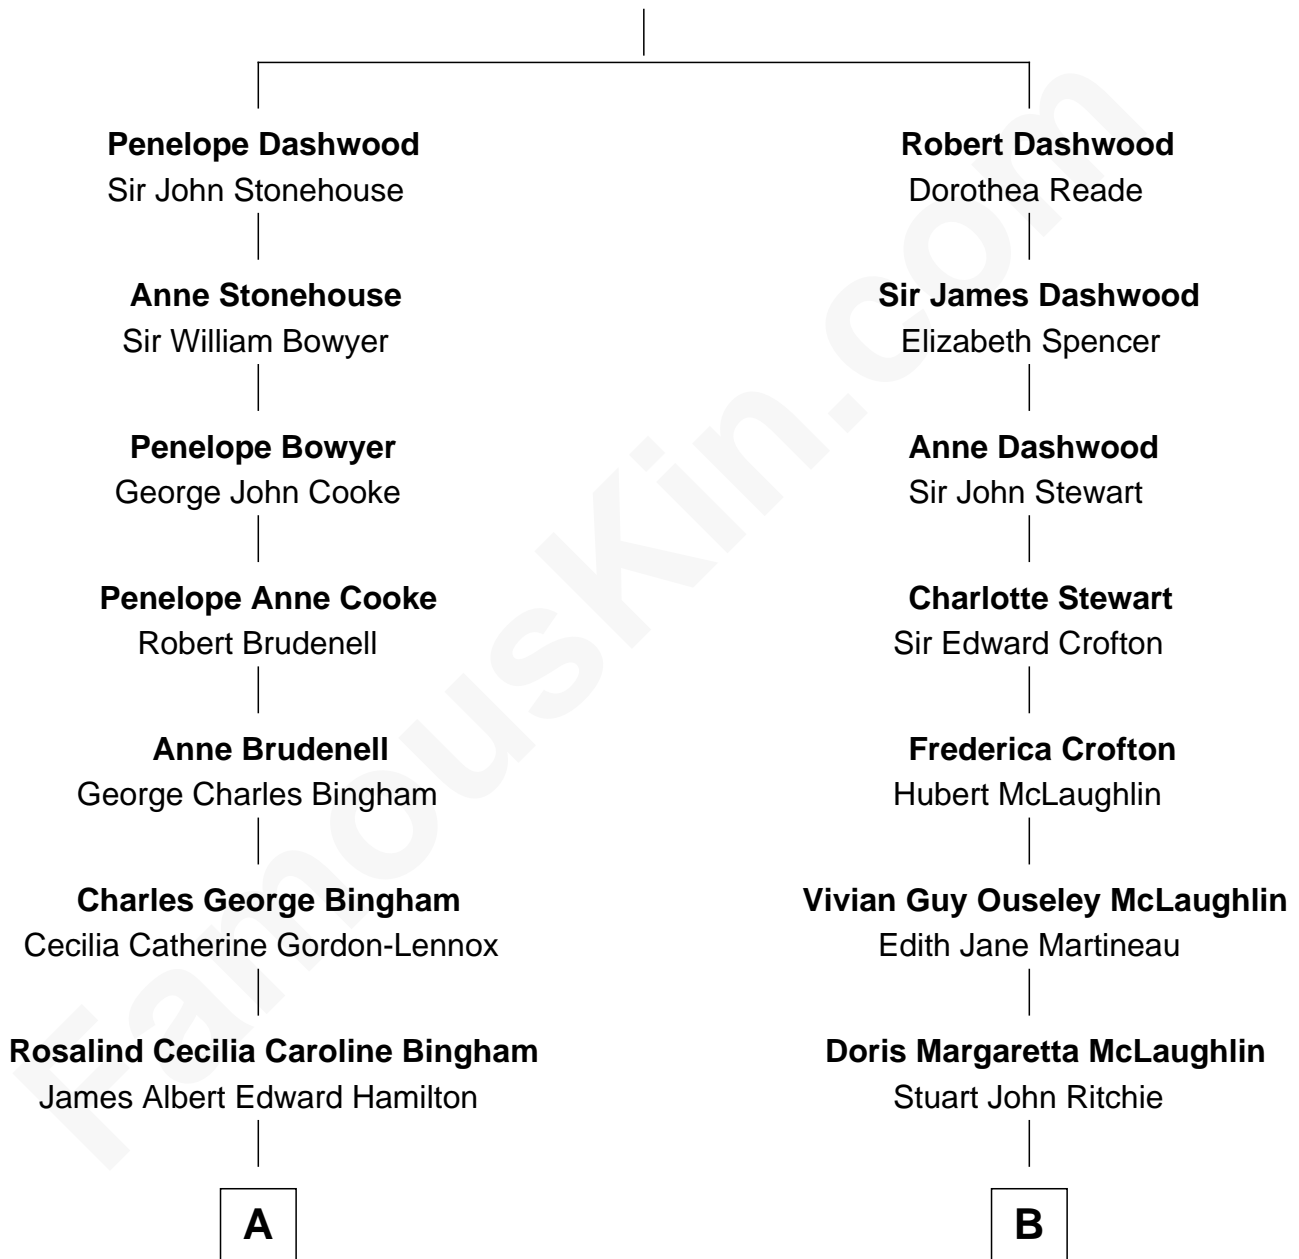

FamousKin.com

Relationship Chart of

Prince Harry

Duke of Sussex

8th cousin 2 times removed of

Guy Ritchie

British Filmmaker

Sir Robert Dashwood
Penelope Chamberlayne

A

Cynthia Elinor Beatrix Hamilton

Albert Edward John Spencer

Edward John Spencer

Frances Ruth Burke Roche

Princess Diana Frances Spencer

Charles III, King of the United Kingdom

Prince Harry