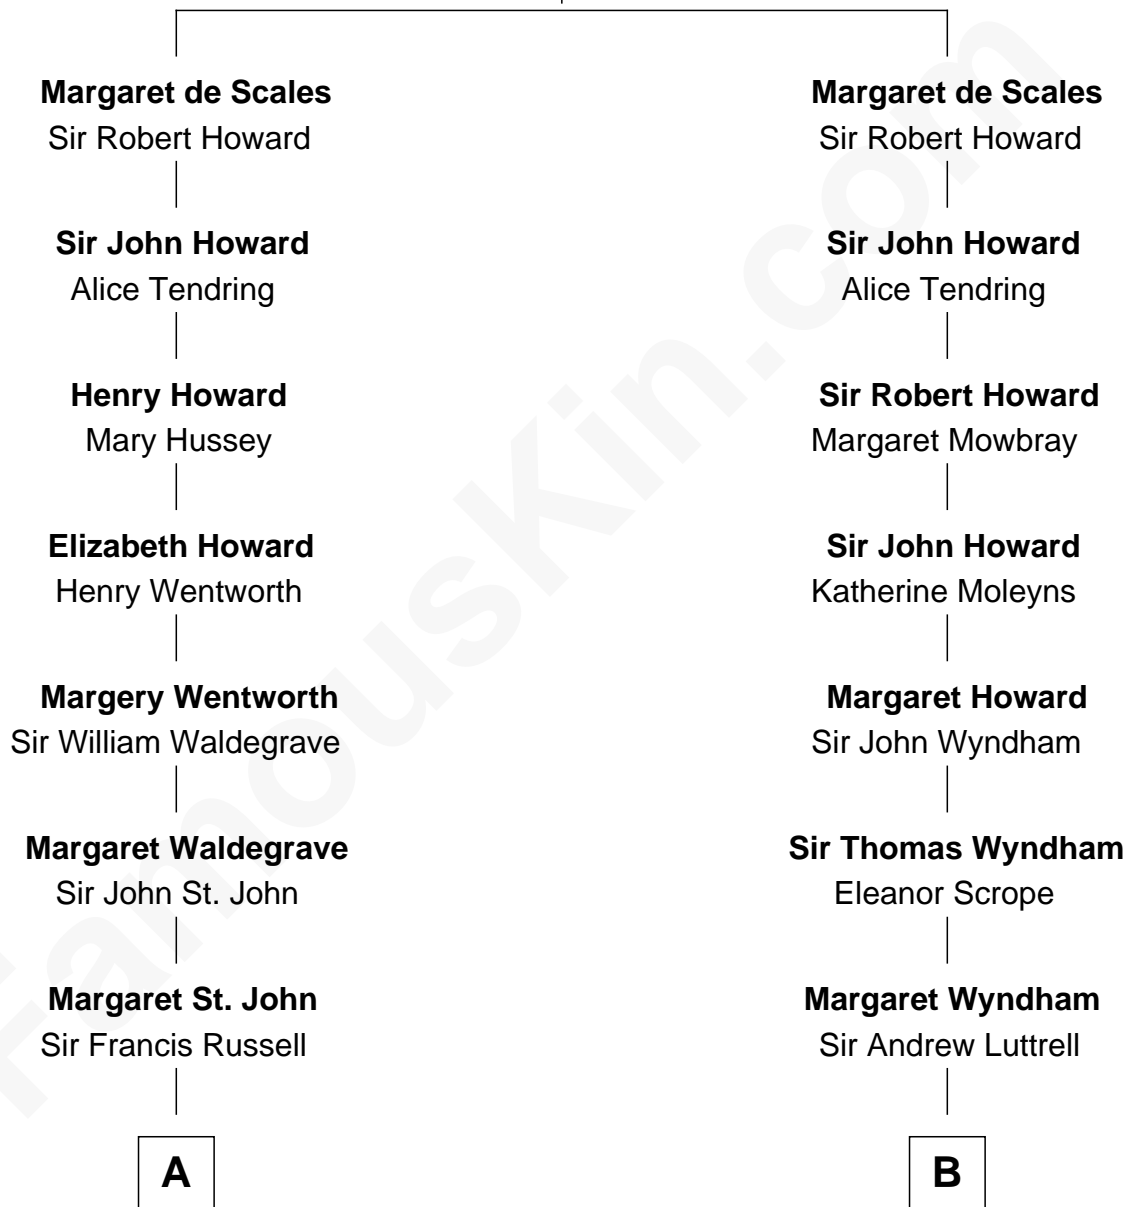

FamousKin.com Relationship Chart of

Prince Harry
Duke of Sussex

20th cousin of

Guy Ritchie
British Filmmaker

Sir Robert de Scales
Katherine d'Ufford

C

Albert Edward John Spencer
Cynthia Elinor Beatrix Hamilton

Edward John Spencer
Frances Ruth Burke Roche

Princess Diana Frances Spencer
Charles III, King of the United Kingdom

Prince Harry
Duke of Sussex

D

Vivian Guy Ouseley McLaughlin
Edith Jane Martineau

Doris Margaretta McLaughlin
Stuart John Ritchie