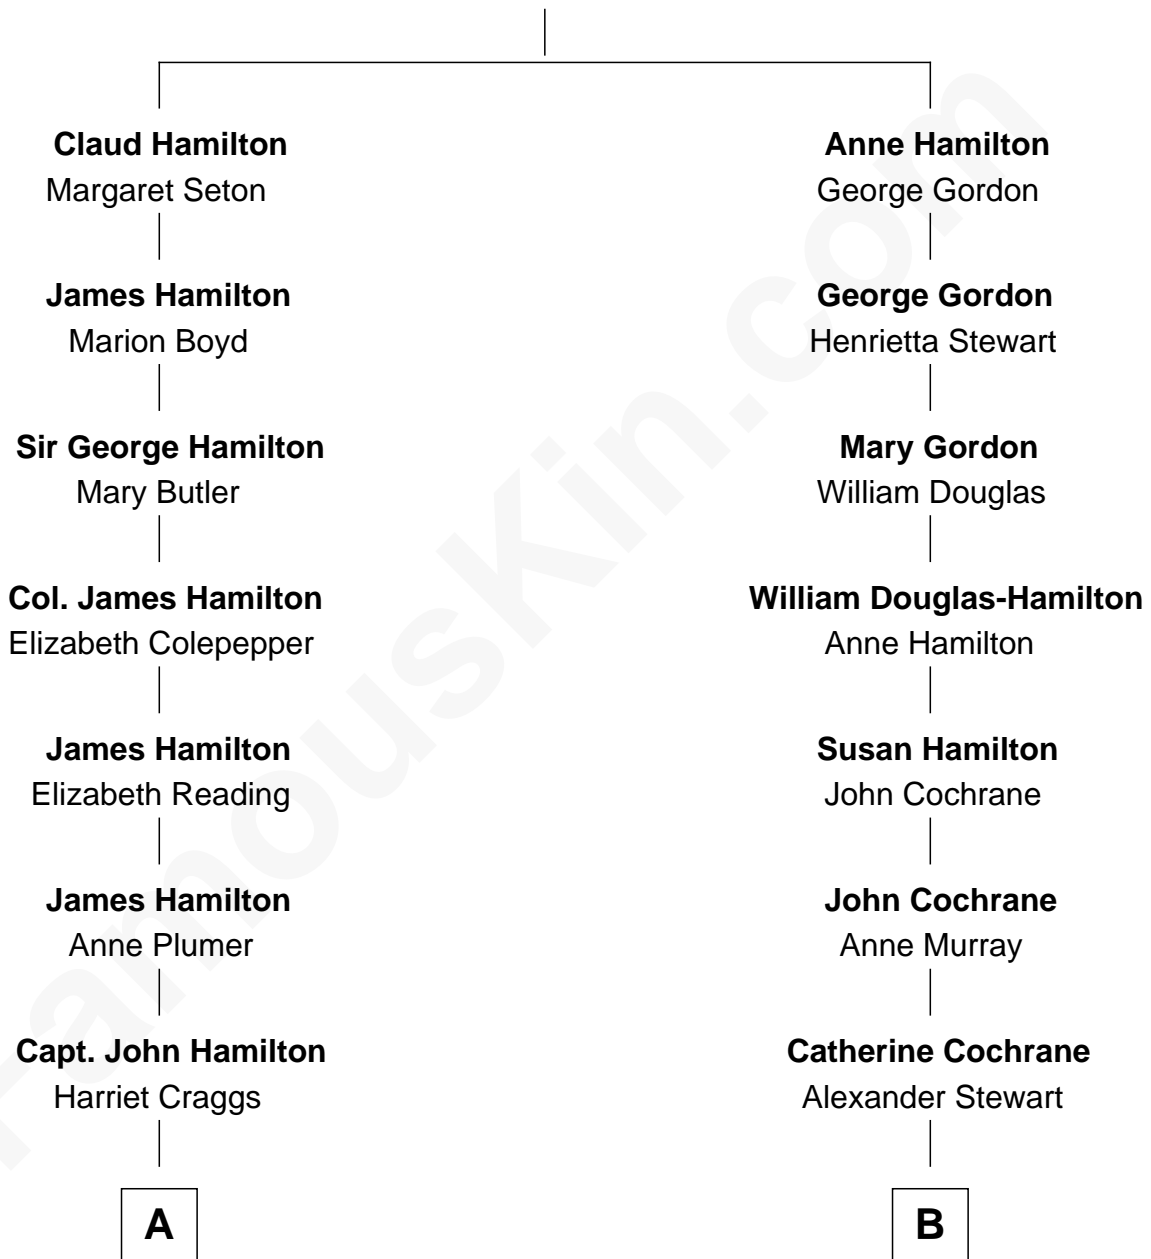

# FamousKin.com Relationship Chart of

**Prince Harry**  
*Duke of Sussex*

13th cousin 2 times removed of

**Guy Ritchie**  
*British Filmmaker*

**James Hamilton**  
Margaret Douglas

**A**

**John James Hamilton**

Catherine Copley

**James Hamilton**

Harriet Douglas

**James Hamilton**

Louisa Jane Russell

**James Hamilton**

Mary Anna Curzon-Howe

**James Albert Edward Hamilton**

Rosalind Cecilia Caroline Bingham

**Cynthia Elinor Beatrix Hamilton**

Albert Edward John Spencer

**Edward John Spencer**

Frances Ruth Burke Roche

**Princess Diana Frances Spencer**

Charles III, King of the United Kingdom