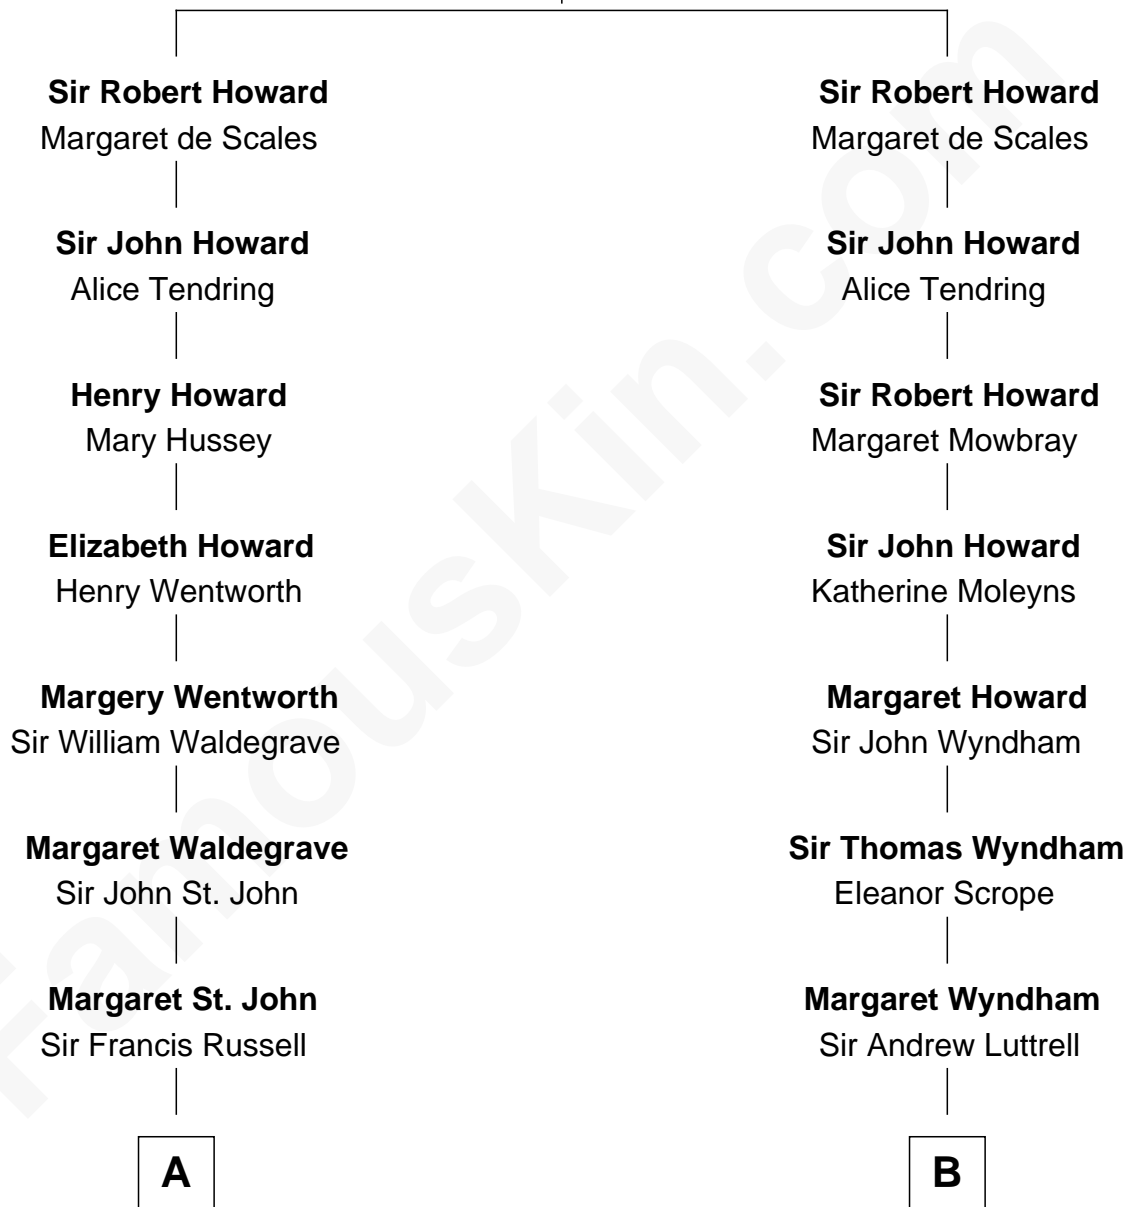

FamousKin.com Relationship Chart of

Prince Harry
Duke of Sussex

20th cousin of

Guy Ritchie
British Filmmaker

Sir John Howard
Alice de Bois

C

Albert Edward John Spencer

Cynthia Elinor Beatrix Hamilton

Edward John Spencer

Frances Ruth Burke Roche

Princess Diana Frances Spencer

Charles III, King of the United Kingdom

Prince Harry

Duke of Sussex

D

Vivian Guy Ouseley McLaughlin