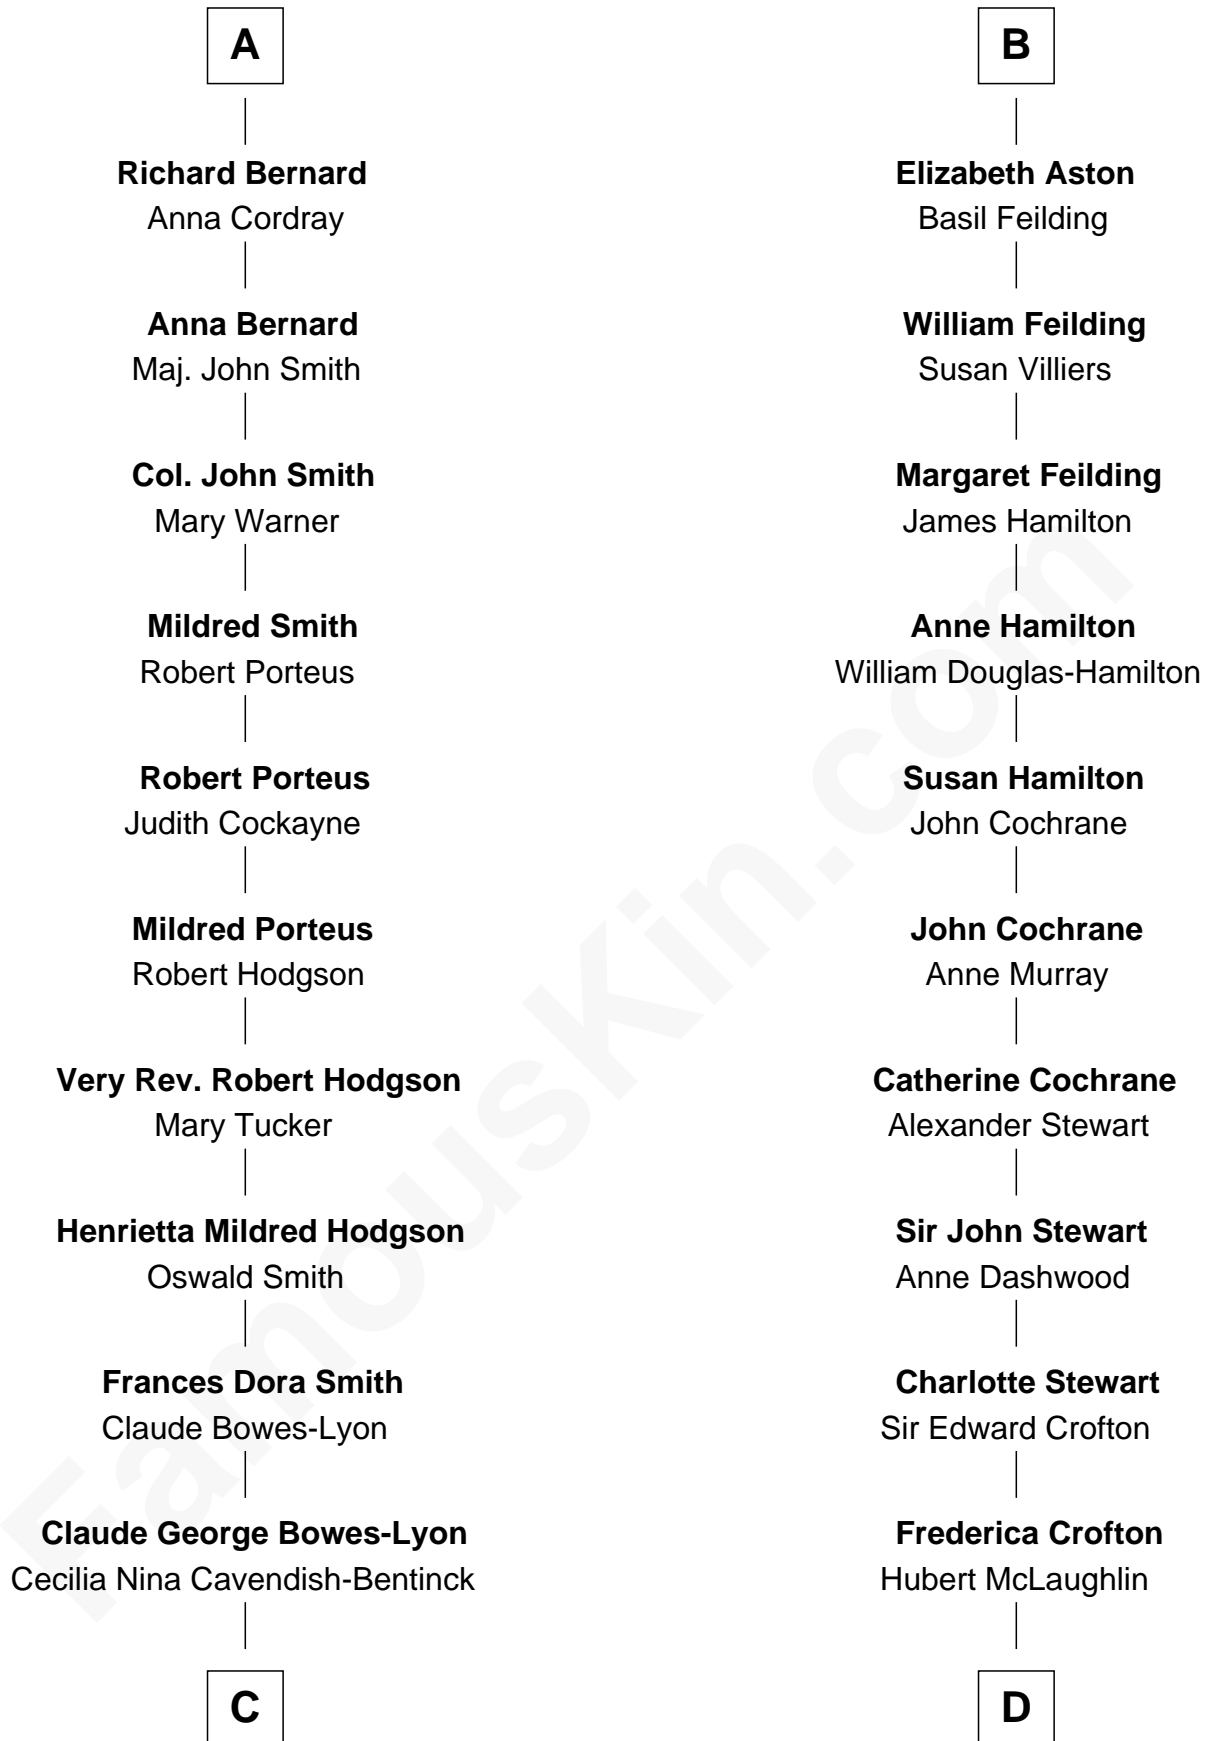

# FamousKin.com Relationship Chart of

**Prince Harry**  
*Duke of Sussex*

20th cousin of

**Guy Ritchie**  
*British Filmmaker*

**Stephen le Scrope**  
Margery de Welles

**John le Scrope**  
Elizabeth Chaworth

**A**

**Maude le Scrope**  
Sir Baldwin Freville

**Joyce Freville**  
Sir Roger Aston

**Sir Robert Aston**  
Isabel Brereton

**John Aston**  
Elizabeth Delves

**Sir John Aston**  
Joan Lyttleton

**Sir Edward Aston**  
Joan Bowles

**Sir Walter Aston**  
Elizabeth Leveson

**B**

**C**

**Elizabeth Bowes-Lyon**

George VI, King of the United Kingdom

**Elizabeth II, Queen of the United Kingdom**

Prince Philip of Edinburgh

**Charles III, King of the United Kingdom**