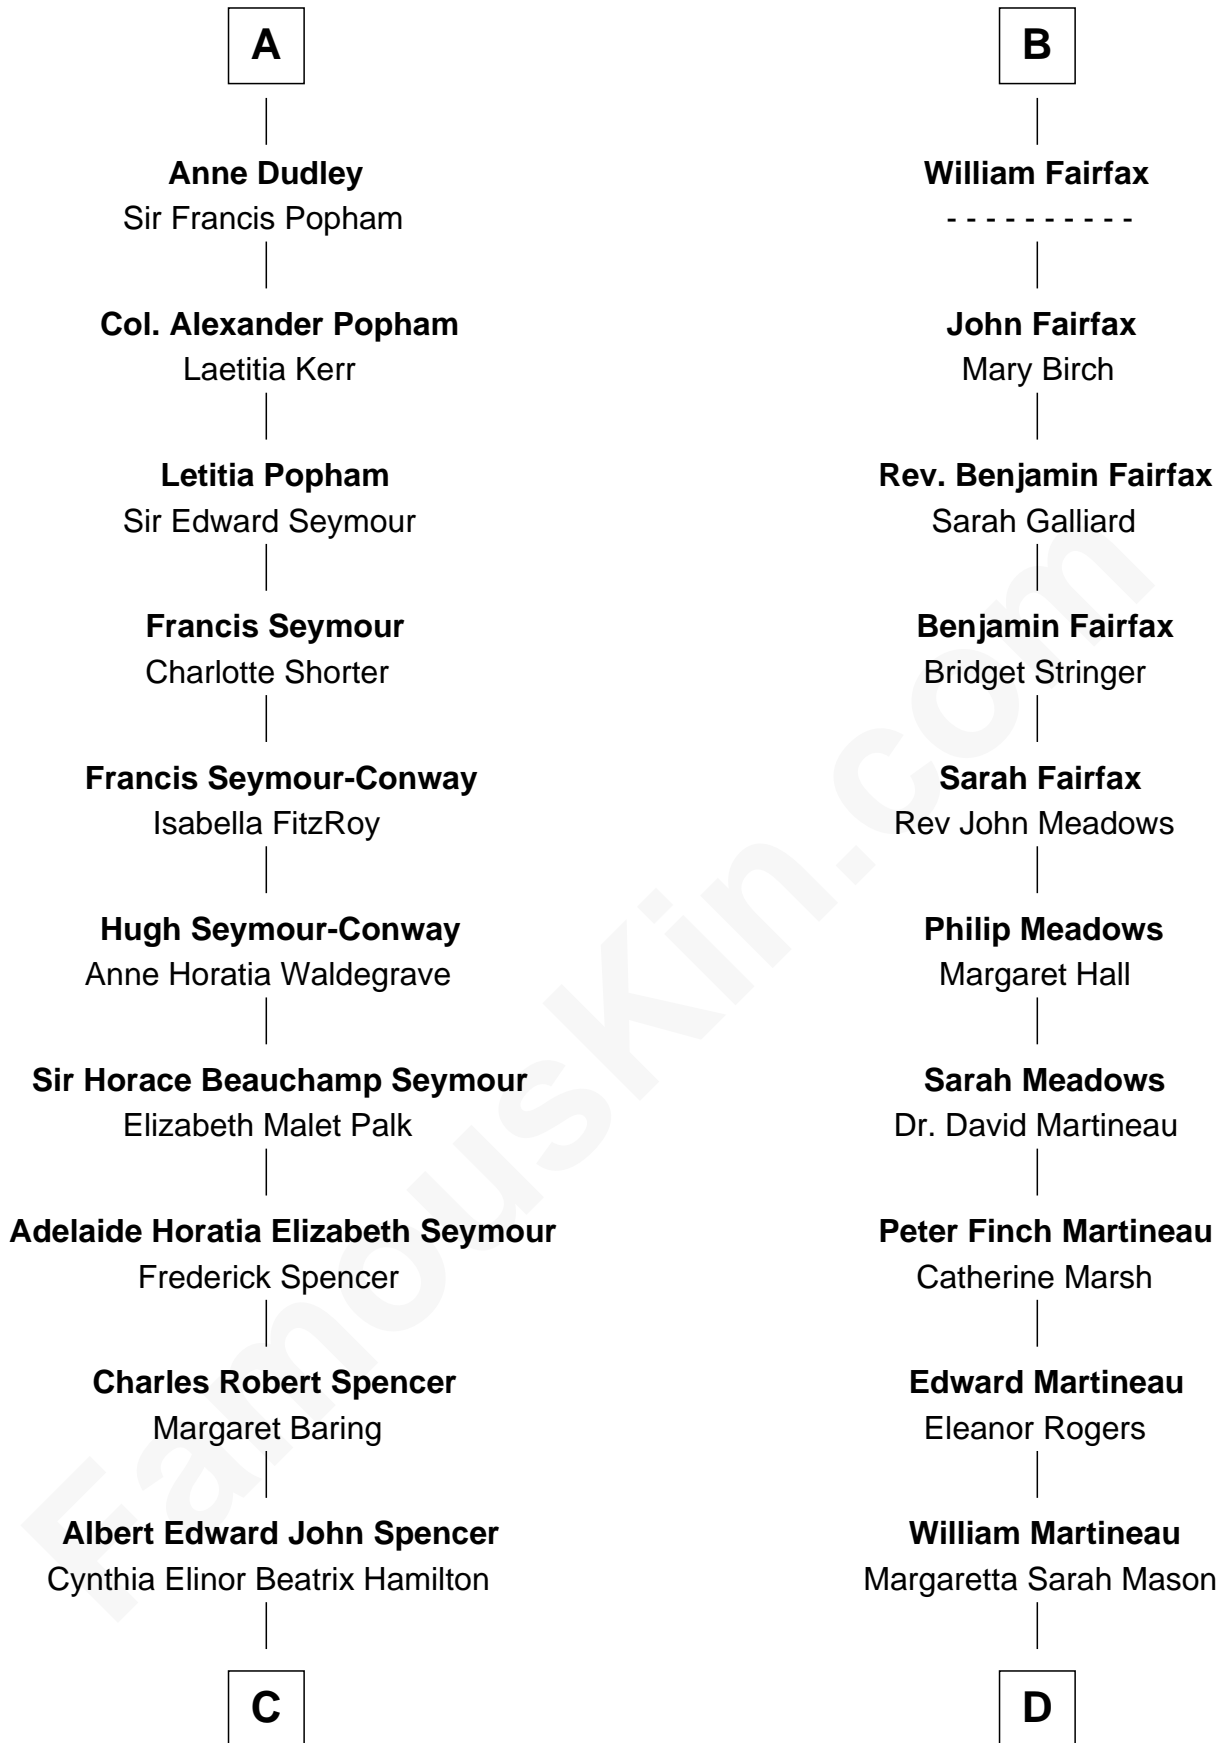

# FamousKin.com Relationship Chart of

**Prince Harry**

*Duke of Sussex*

19th cousin 1 time removed of

**Guy Ritchie**

*British Filmmaker*

**Sir Thomas de Berkeley**

Joan de Ferrers

Eve la Zouche

**Thomas de Berkeley**

Katherine de Clyvedon

**Sir John Berkeley**

Elizabeth Betteshorne

**Eleanor Berkeley**

Sir Richard Poynings

**Eleanor Poynings**

Sir Henry Percy

**Margaret Percy**

Sir William Gascoigne

**Agnes Gascoigne**

Sir Thomas Fairfax

**B**

**C**

**Edward John Spencer**  
Frances Ruth Burke Roche

**Princess Diana Frances Spencer**  
Charles III, King of the United Kingdom

**Prince Harry**  
*Duke of Sussex*

**D**

**Edith Jane Martineau**  
Vivian Guy Ouseley McLaughlin

**Doris Margaretta McLaughlin**  
Stuart John Ritchie