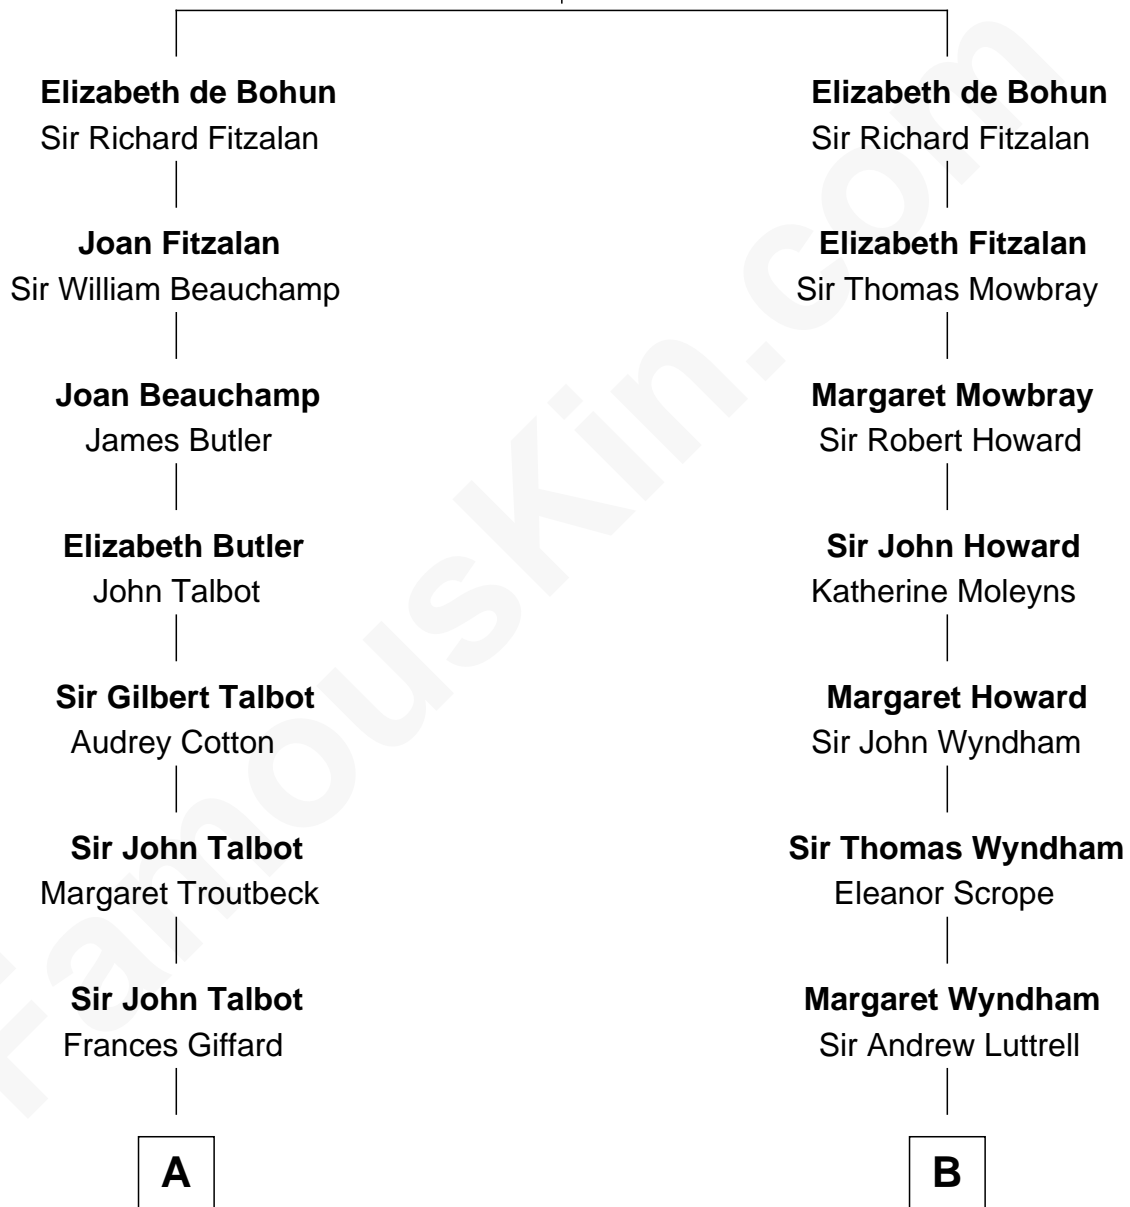

FamousKin.com Relationship Chart of

Prince Harry
Duke of Sussex

20th cousin of

Guy Ritchie
British Filmmaker

Sir William de Bohun
Elizabeth de Badlesmere

C

Elizabeth Bowes-Lyon

George VI, King of the United Kingdom

Elizabeth II, Queen of the United Kingdom

Prince Philip of Edinburgh

Charles III, King of the United Kingdom

Princess Diana Frances Spencer

Prince Harry

Duke of Sussex

D

Vivian Guy Ouseley McLaughlin