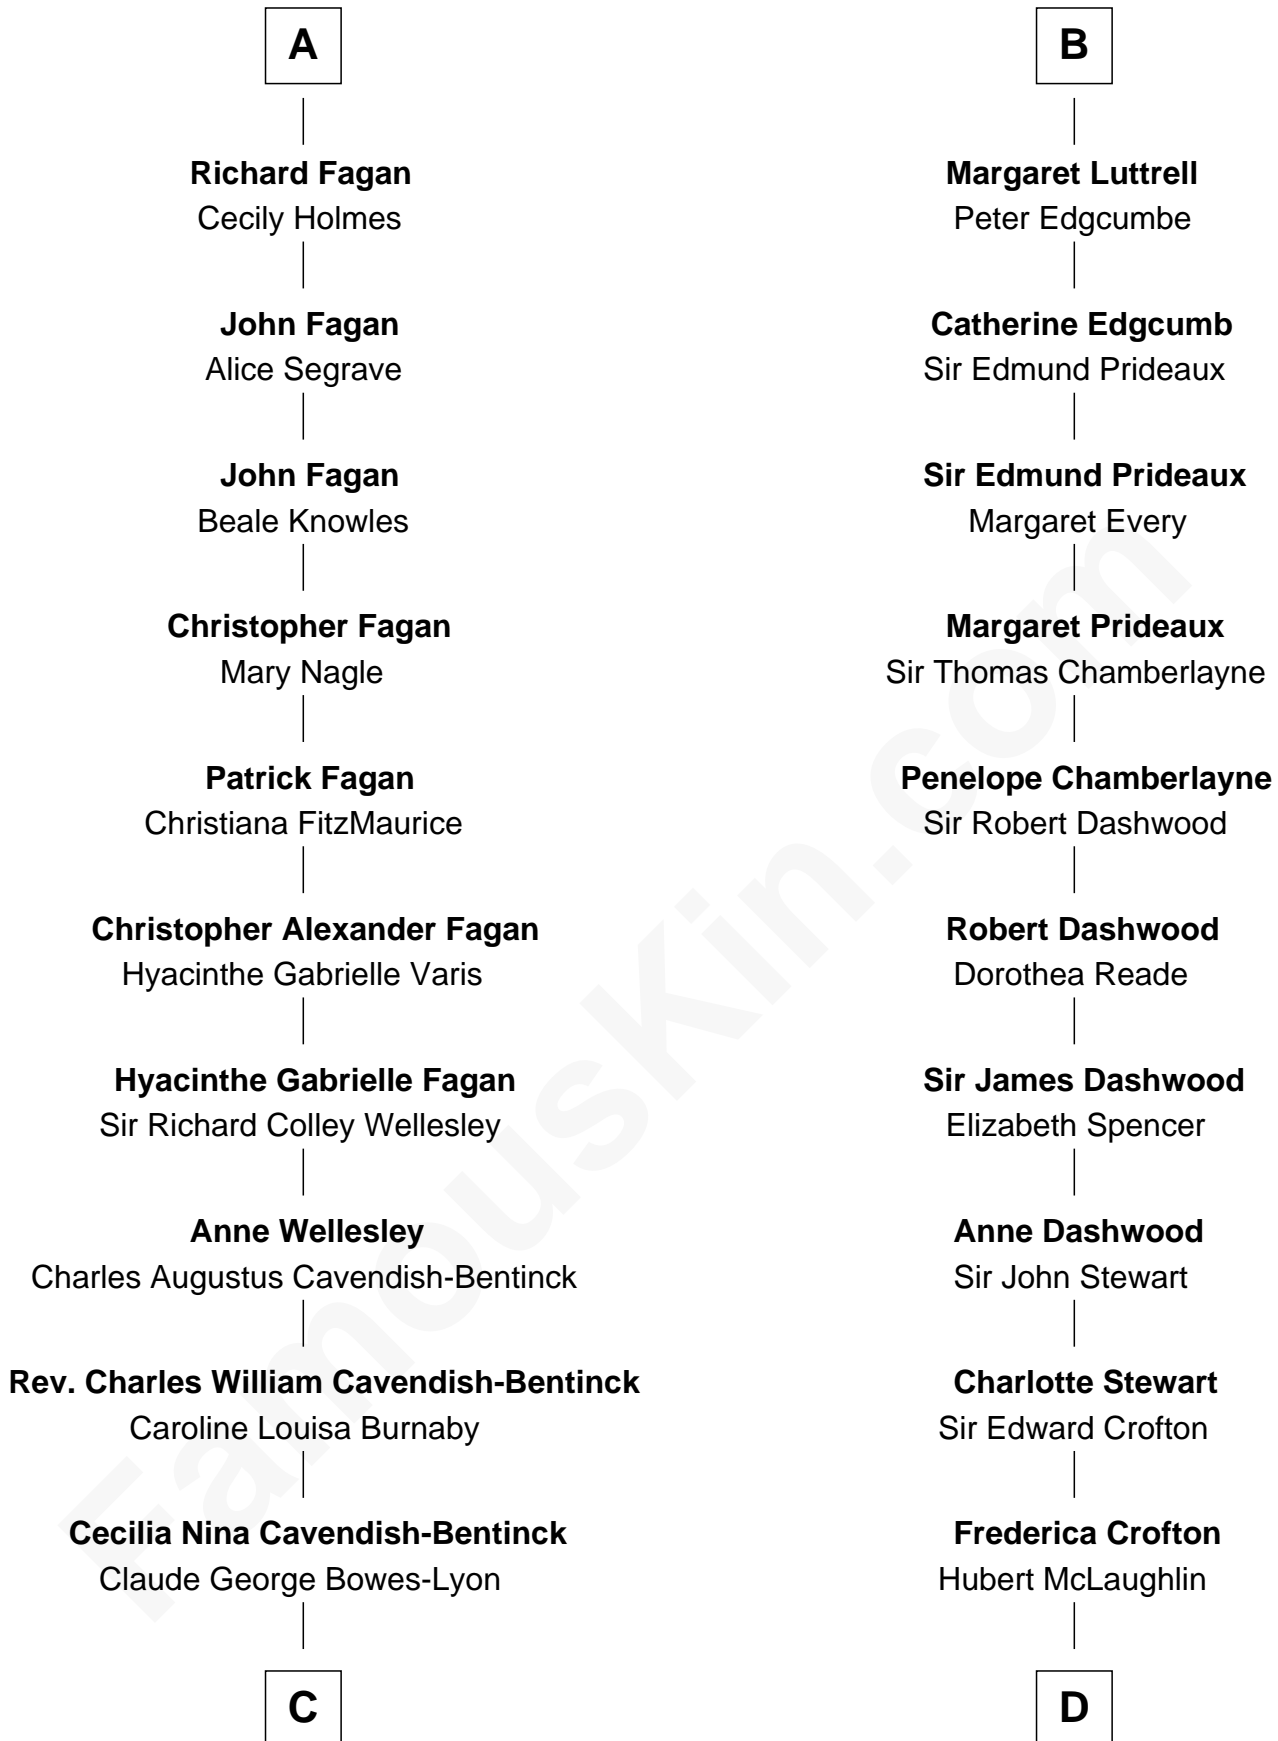

# FamousKin.com Relationship Chart of

**Prince Harry**  
*Duke of Sussex*

20th cousin of

**Guy Ritchie**  
*British Filmmaker*

**C**

**Elizabeth Bowes-Lyon**

George VI, King of the United Kingdom

**Elizabeth II, Queen of the United Kingdom**

Prince Philip of Edinburgh

**Charles III, King of the United Kingdom**

Princess Diana Frances Spencer

**Prince Harry**

*Duke of Sussex*

**D**

**Vivian Guy Ouseley McLaughlin**

Edith Jane Martineau