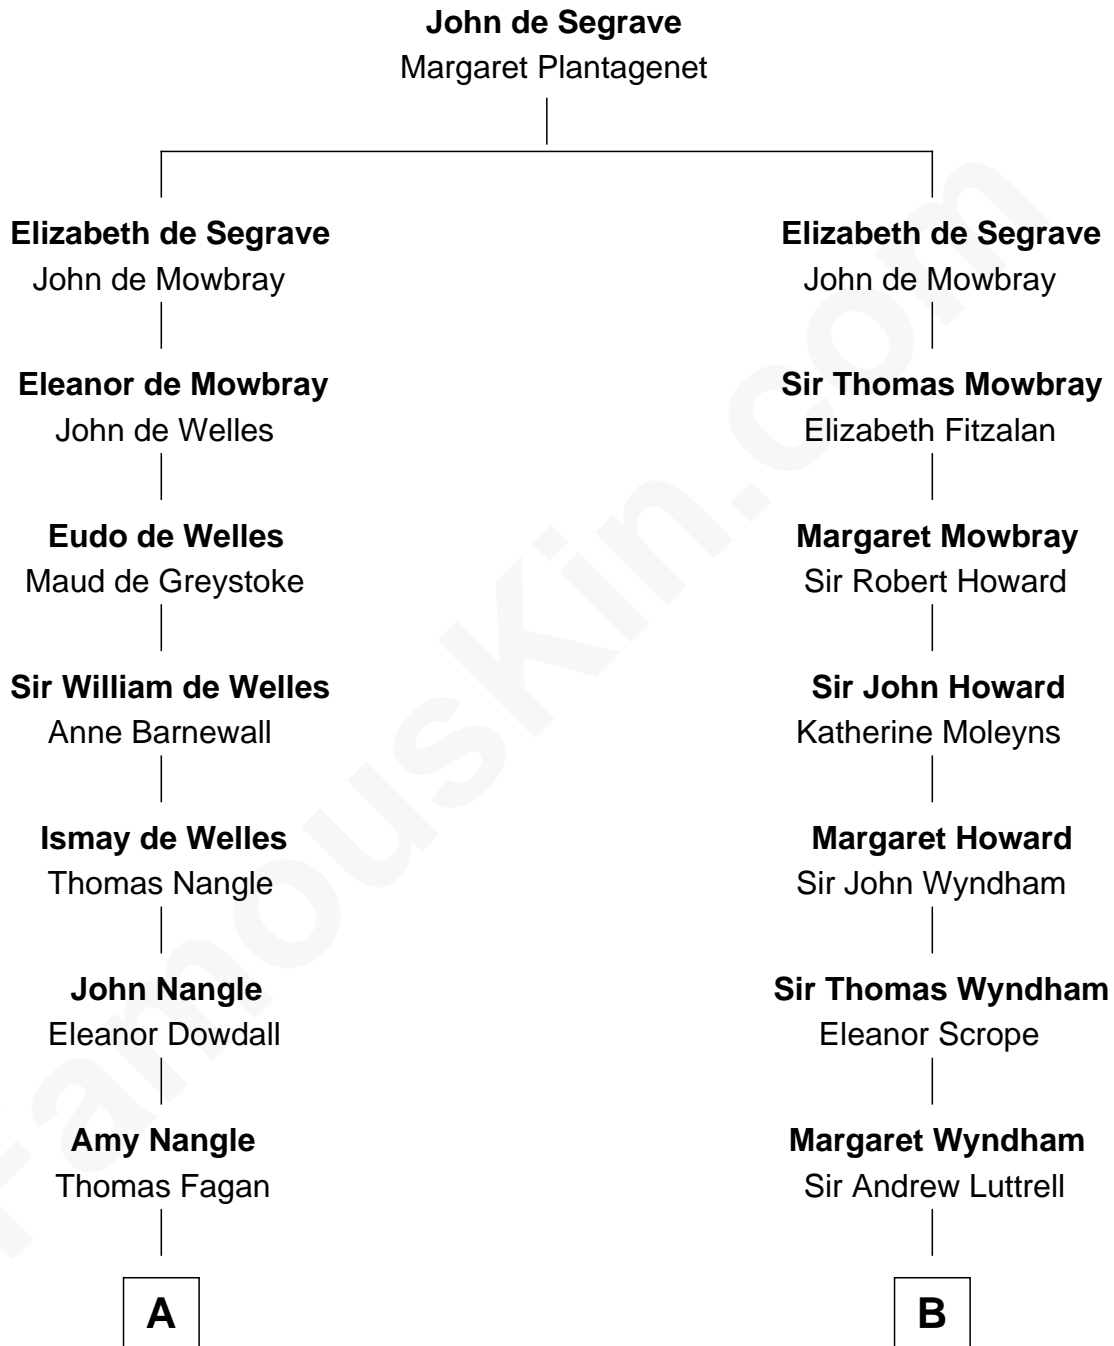

# FamousKin.com Relationship Chart of

**Prince Harry**  
*Duke of Sussex*

20th cousin of

**Guy Ritchie**  
*British Filmmaker*

**C**

**Elizabeth Bowes-Lyon**

George VI, King of the United Kingdom

**Elizabeth II, Queen of the United Kingdom**

Prince Philip of Edinburgh

**Charles III, King of the United Kingdom**

Princess Diana Frances Spencer

**Prince Harry**

*Duke of Sussex*

**D**

**Vivian Guy Ouseley McLaughlin**

Edith Jane Martineau