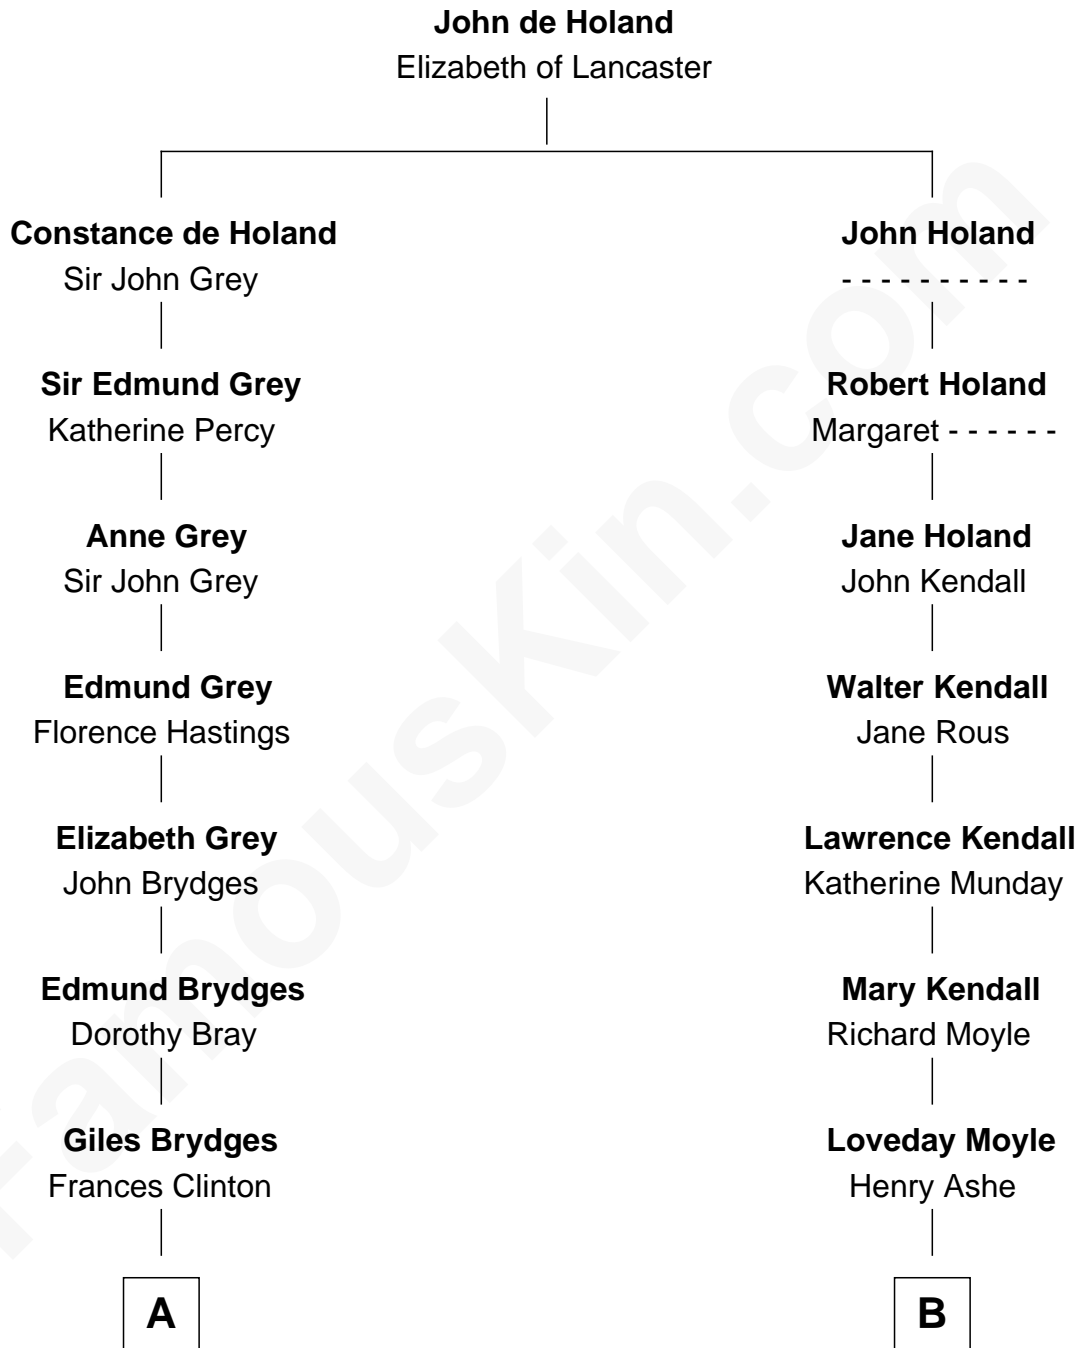

# FamousKin.com Relationship Chart of

**Prince Harry**  
*Duke of Sussex*

16th cousin 3 times removed of

**Buckminster Fuller**  
*Author, Architect, and Inventor*

**C**

**Edward John Spencer**  
Frances Ruth Burke Roche

**Princess Diana Frances Spencer**  
Charles III, King of the United Kingdom

**Prince Harry**  
*Duke of Sussex*

FamousKin.com