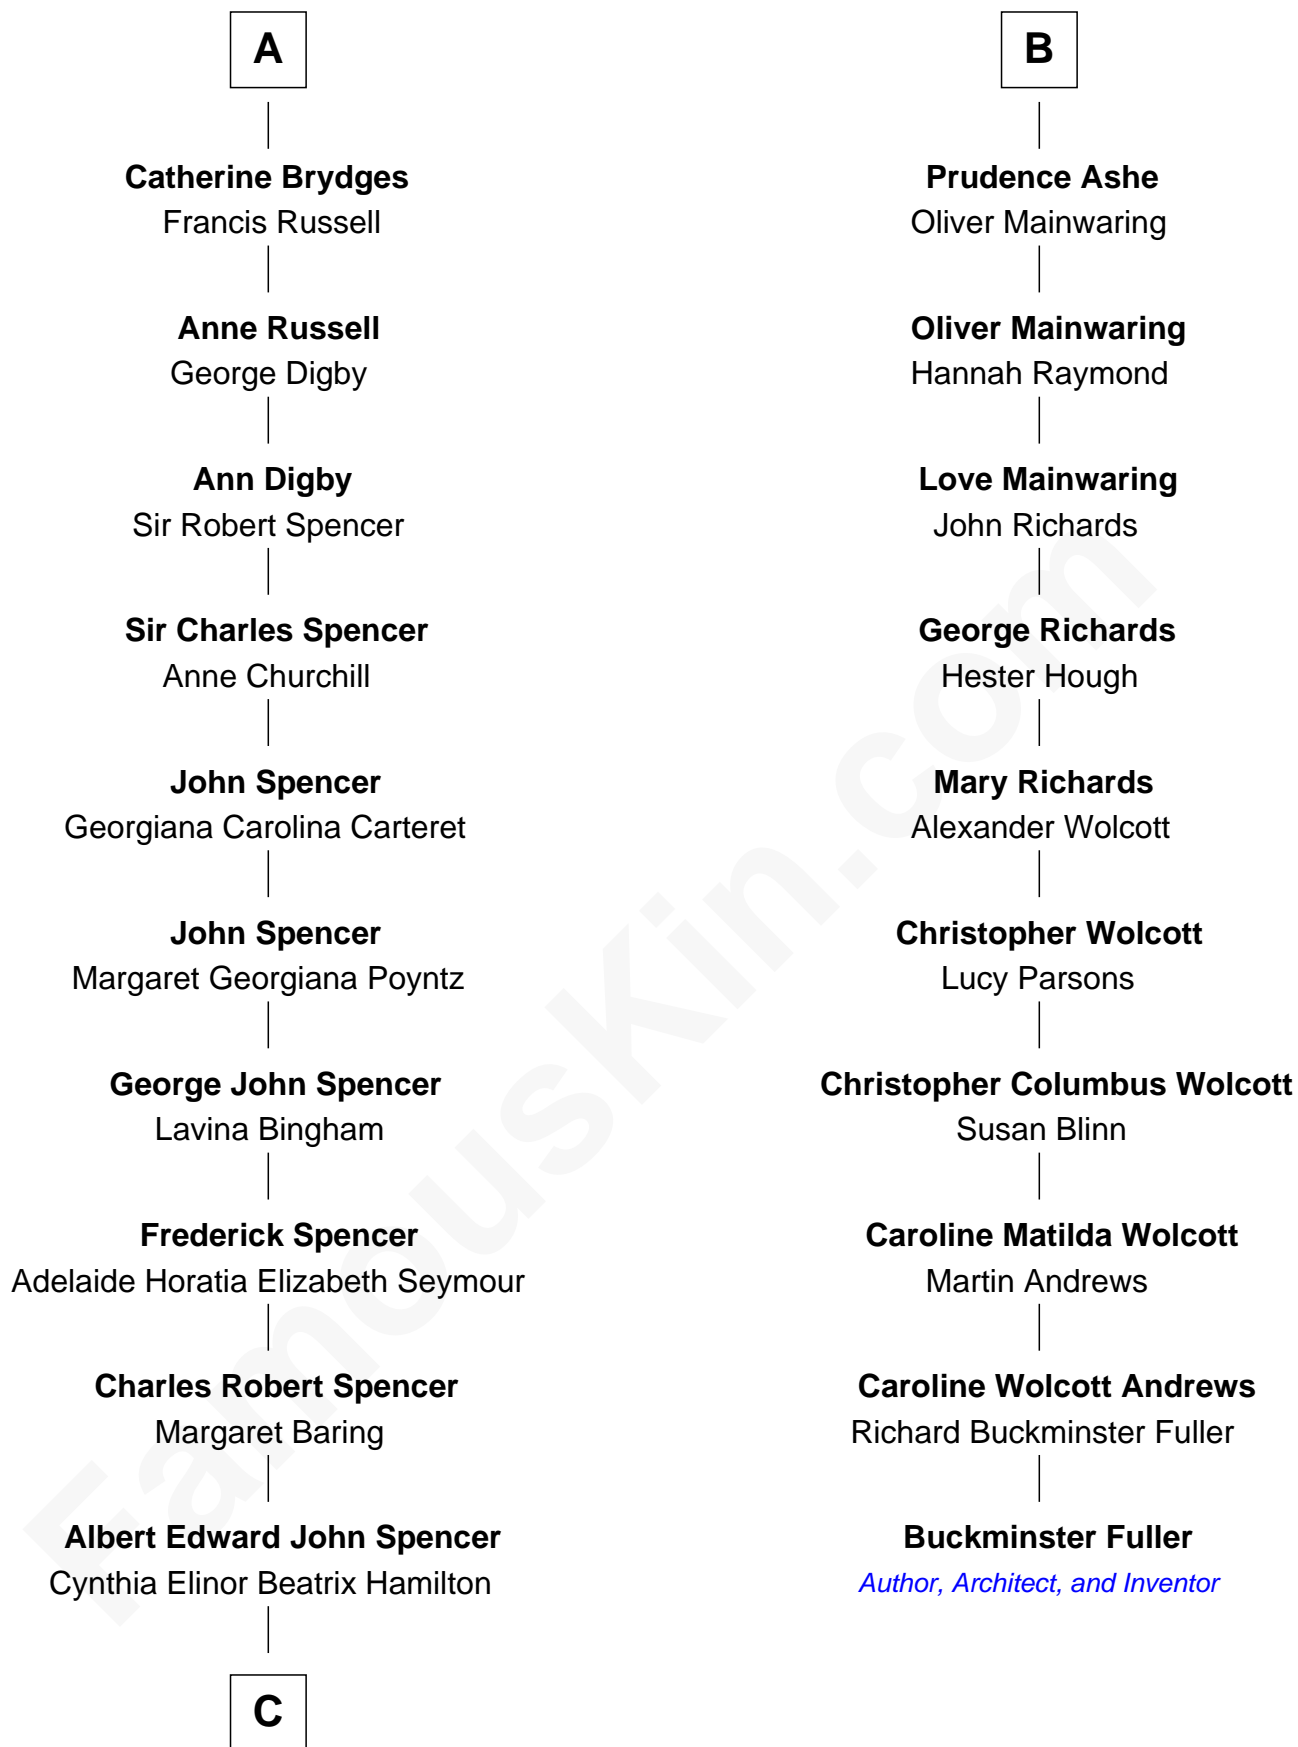

# FamousKin.com Relationship Chart of

**Prince Harry**  
*Duke of Sussex*

16th cousin 3 times removed of

**Buckminster Fuller**  
*Author, Architect, and Inventor*

**C**

**Edward John Spencer**  
Frances Ruth Burke Roche

**Princess Diana Frances Spencer**  
Charles III, King of the United Kingdom

**Prince Harry**  
*Duke of Sussex*

FamousKin.com