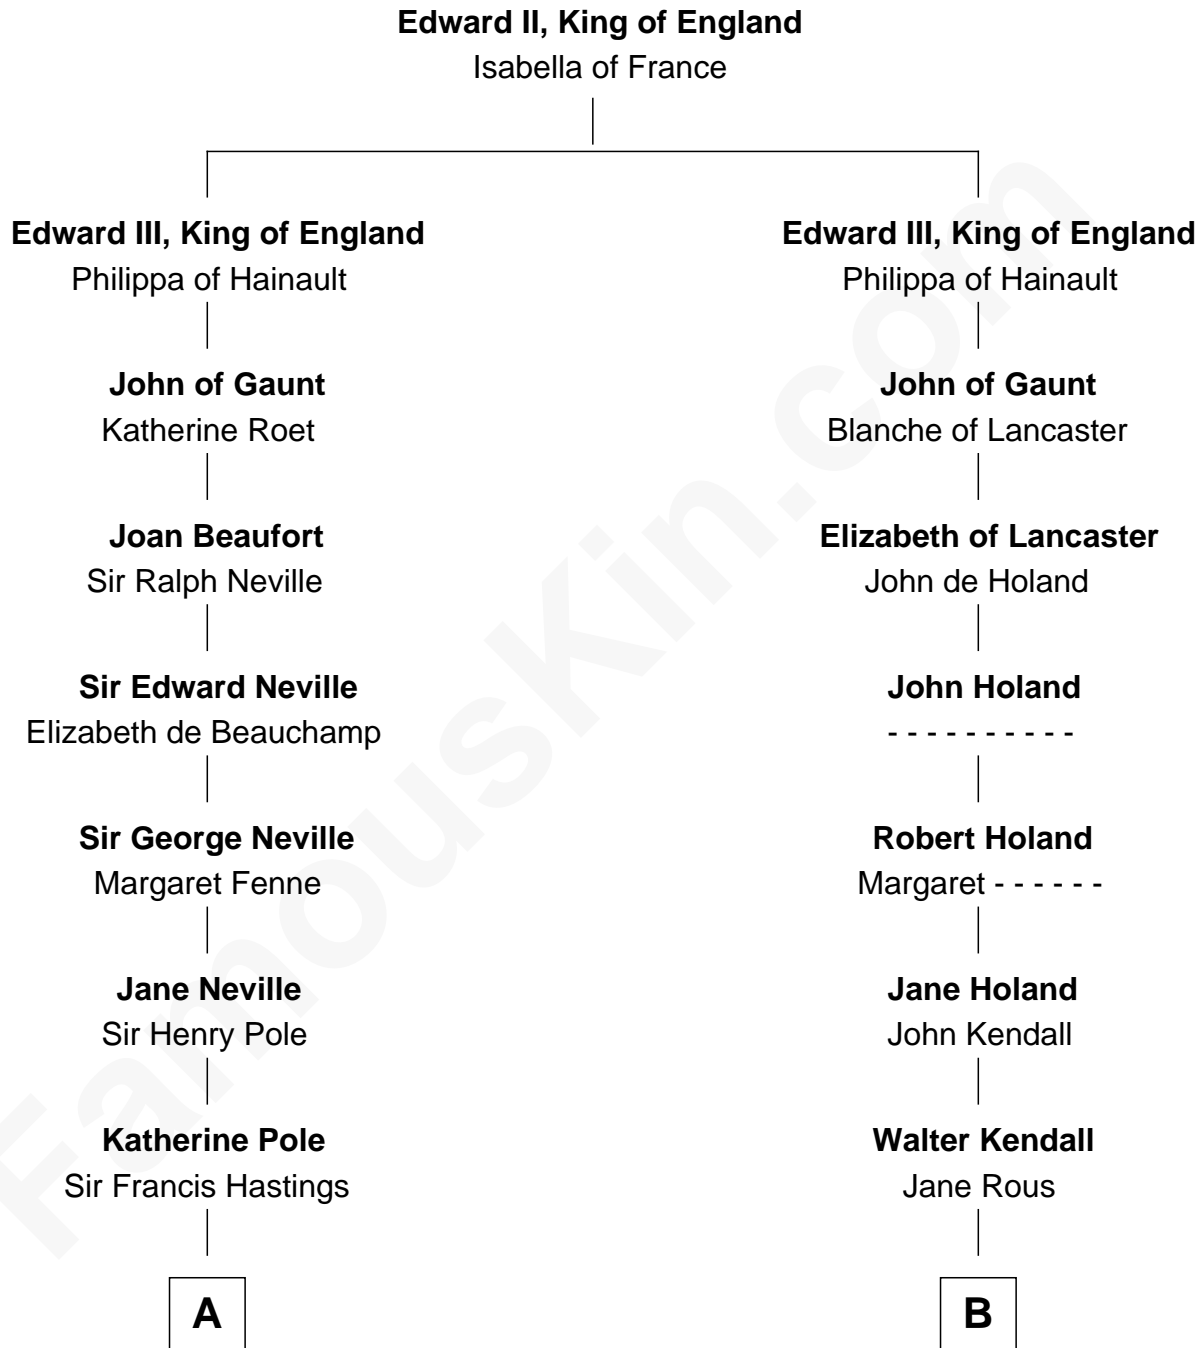

FamousKin.com

Relationship Chart of

Prince Harry

Duke of Sussex

19th cousin 1 time removed of

Buckminster Fuller

Author, Architect, and Inventor

C

Albert Edward John Spencer

Cynthia Elinor Beatrix Hamilton

Edward John Spencer

Frances Ruth Burke Roche

Princess Diana Frances Spencer

Charles III, King of the United Kingdom

Prince Harry

Duke of Sussex