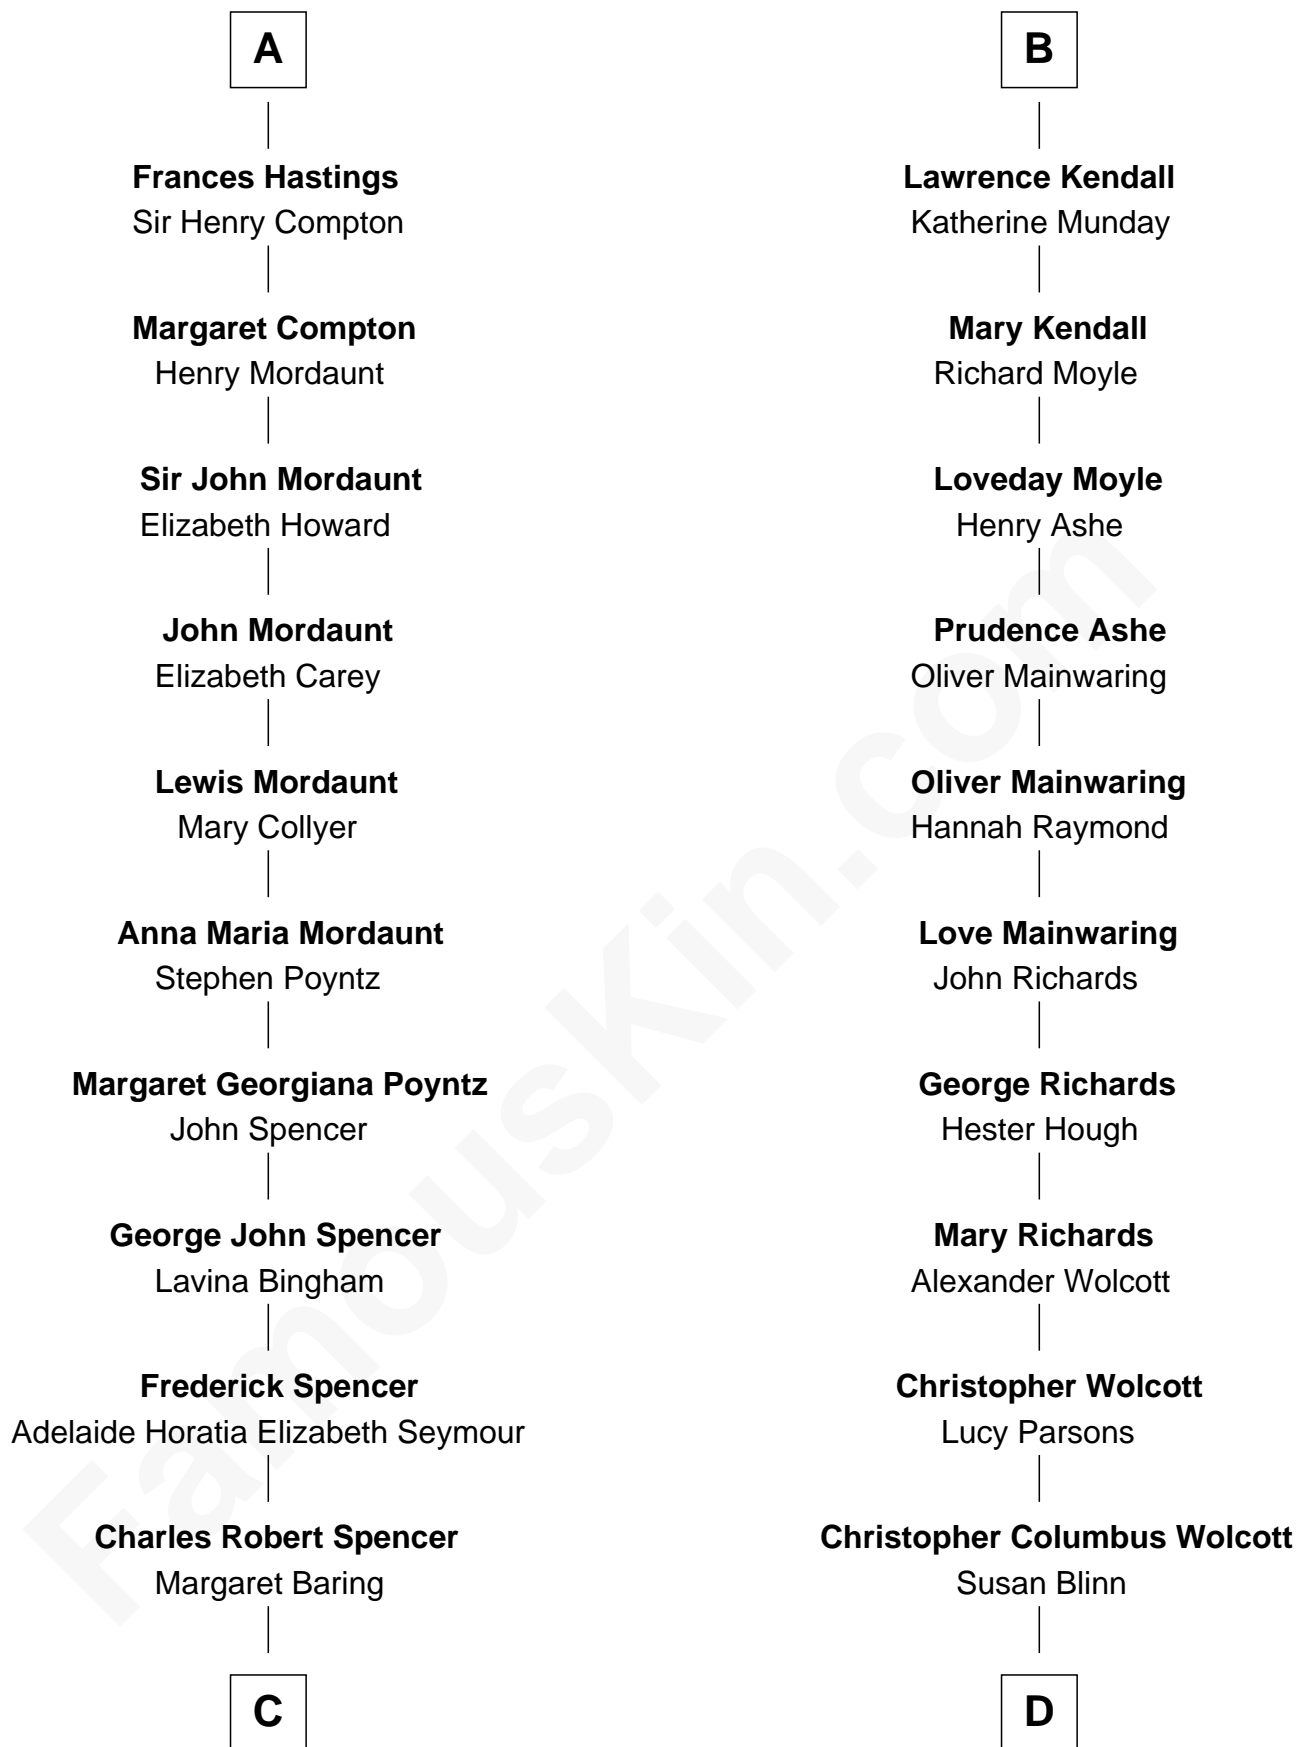

FamousKin.com

Relationship Chart of

Prince Harry

Duke of Sussex

19th cousin 1 time removed of

Buckminster Fuller

Author, Architect, and Inventor

C

Albert Edward John Spencer

Cynthia Elinor Beatrix Hamilton

Edward John Spencer

Frances Ruth Burke Roche

Princess Diana Frances Spencer

Charles III, King of the United Kingdom

Prince Harry

Duke of Sussex