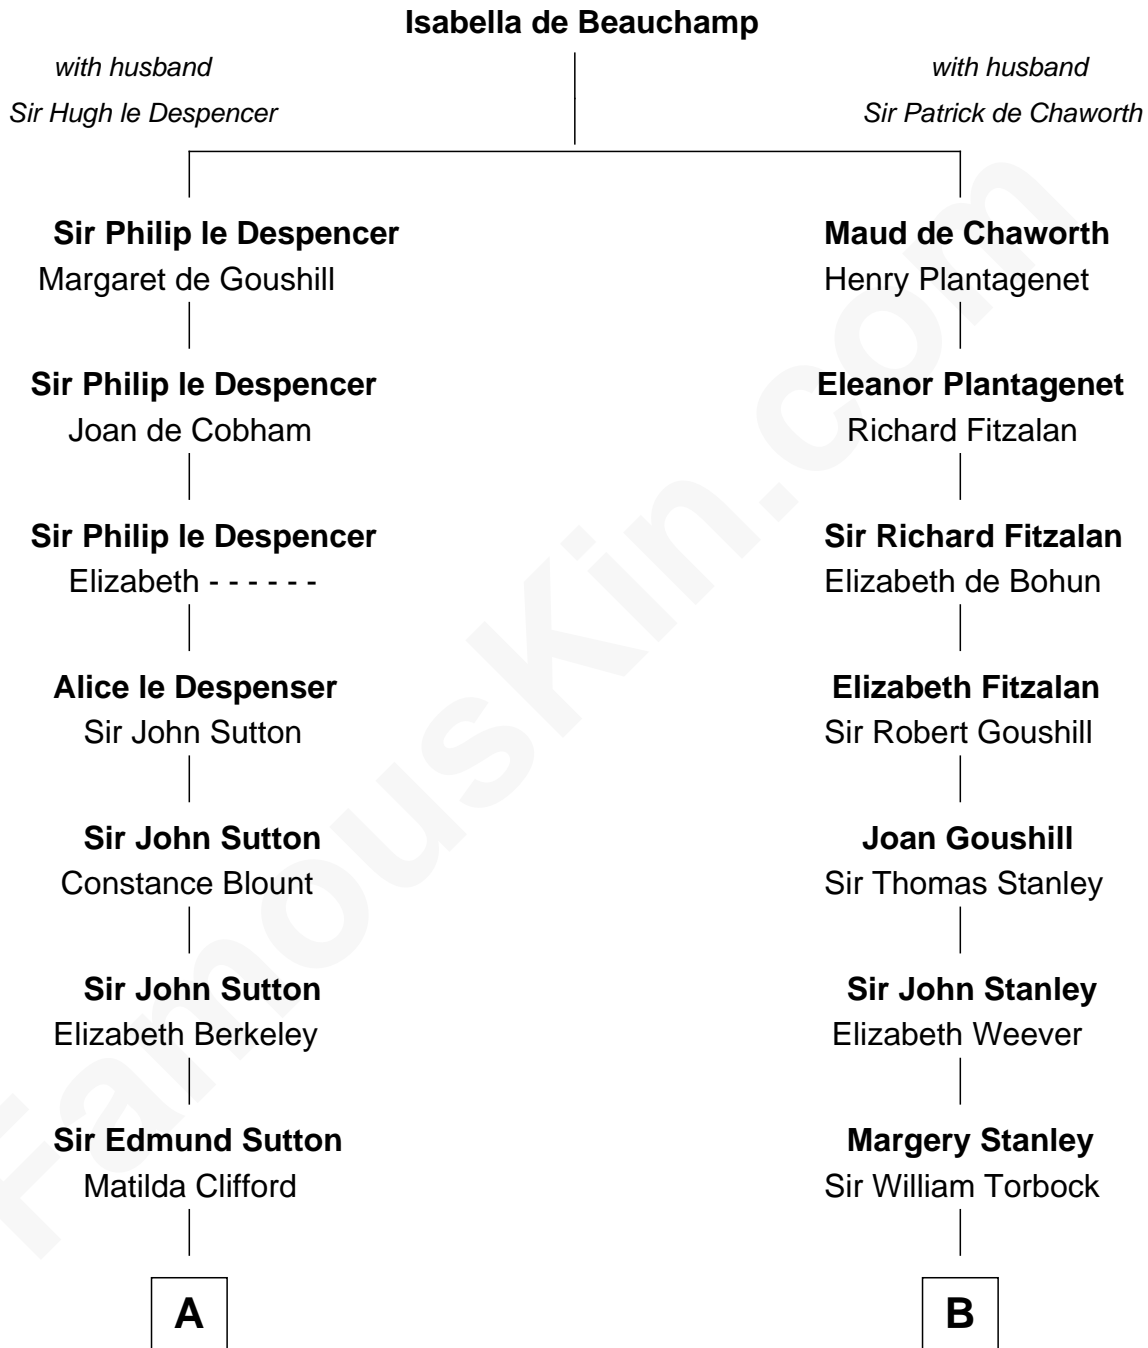

FamousKin.com

Relationship Chart of

Prince Harry

Duke of Sussex

19th cousin 2 times removed of

Buckminster Fuller
Author, Architect, and Inventor

C

Charles Robert Spencer

Margaret Baring

Albert Edward John Spencer

Cynthia Elinor Beatrix Hamilton

Edward John Spencer

Frances Ruth Burke Roche

Princess Diana Frances Spencer

Charles III, King of the United Kingdom

Prince Harry

Duke of Sussex

D

Caroline Matilda Wolcott

Martin Andrews

Caroline Wolcott Andrews

Richard Buckminster Fuller

Buckminster Fuller

Author, Architect, and Inventor