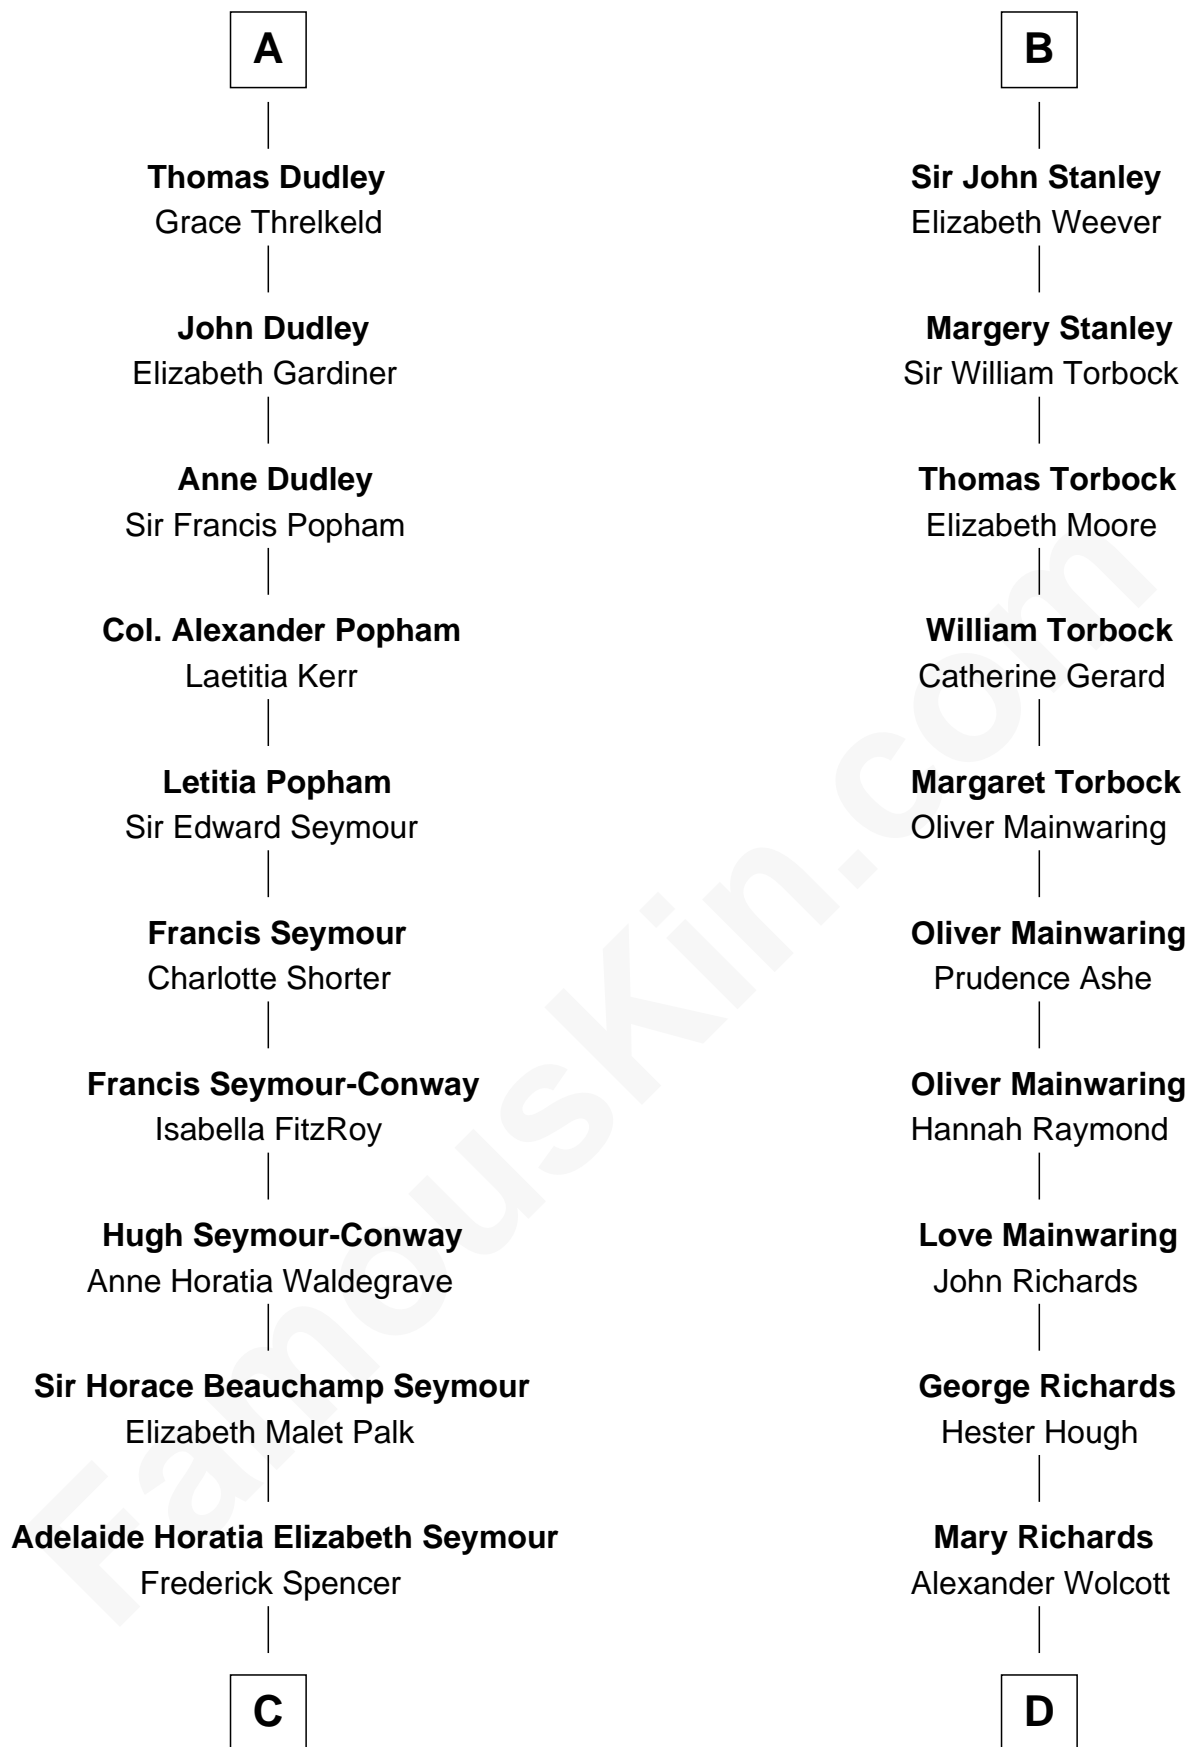

FamousKin.com Relationship Chart of

Prince Harry
Duke of Sussex

21st cousin of

Buckminster Fuller
Author, Architect, and Inventor

William de Braiose
Eva Marshal

Eve de Braiose
Sir William de Cantilupe

Milicent de Cantilupe
Eudo la Zouche

Eve la Zouche
Sir Maurice de Berkeley

Thomas de Berkeley
Katherine de Clyvedon

Sir John Berkeley
Elizabeth Betteshorne

Elizabeth Berkeley
Sir John Sutton

Sir Edmund Sutton
Matilda Clifford

A

Eleanor de Braiose
Sir Humphrey de Bohun

Humphrey de Bohun
Maud de Fiennes

Humphrey de Bohun
Elizabeth Plantagenet

Sir William de Bohun
Elizabeth de Badlesmere

Elizabeth de Bohun
Sir Richard Fitzalan

Elizabeth Fitzalan
Sir Robert Goushill

Joan Goushill
Sir Thomas Stanley

B

C

Charles Robert Spencer

Margaret Baring

Albert Edward John Spencer

Cynthia Elinor Beatrix Hamilton

Edward John Spencer

Frances Ruth Burke Roche